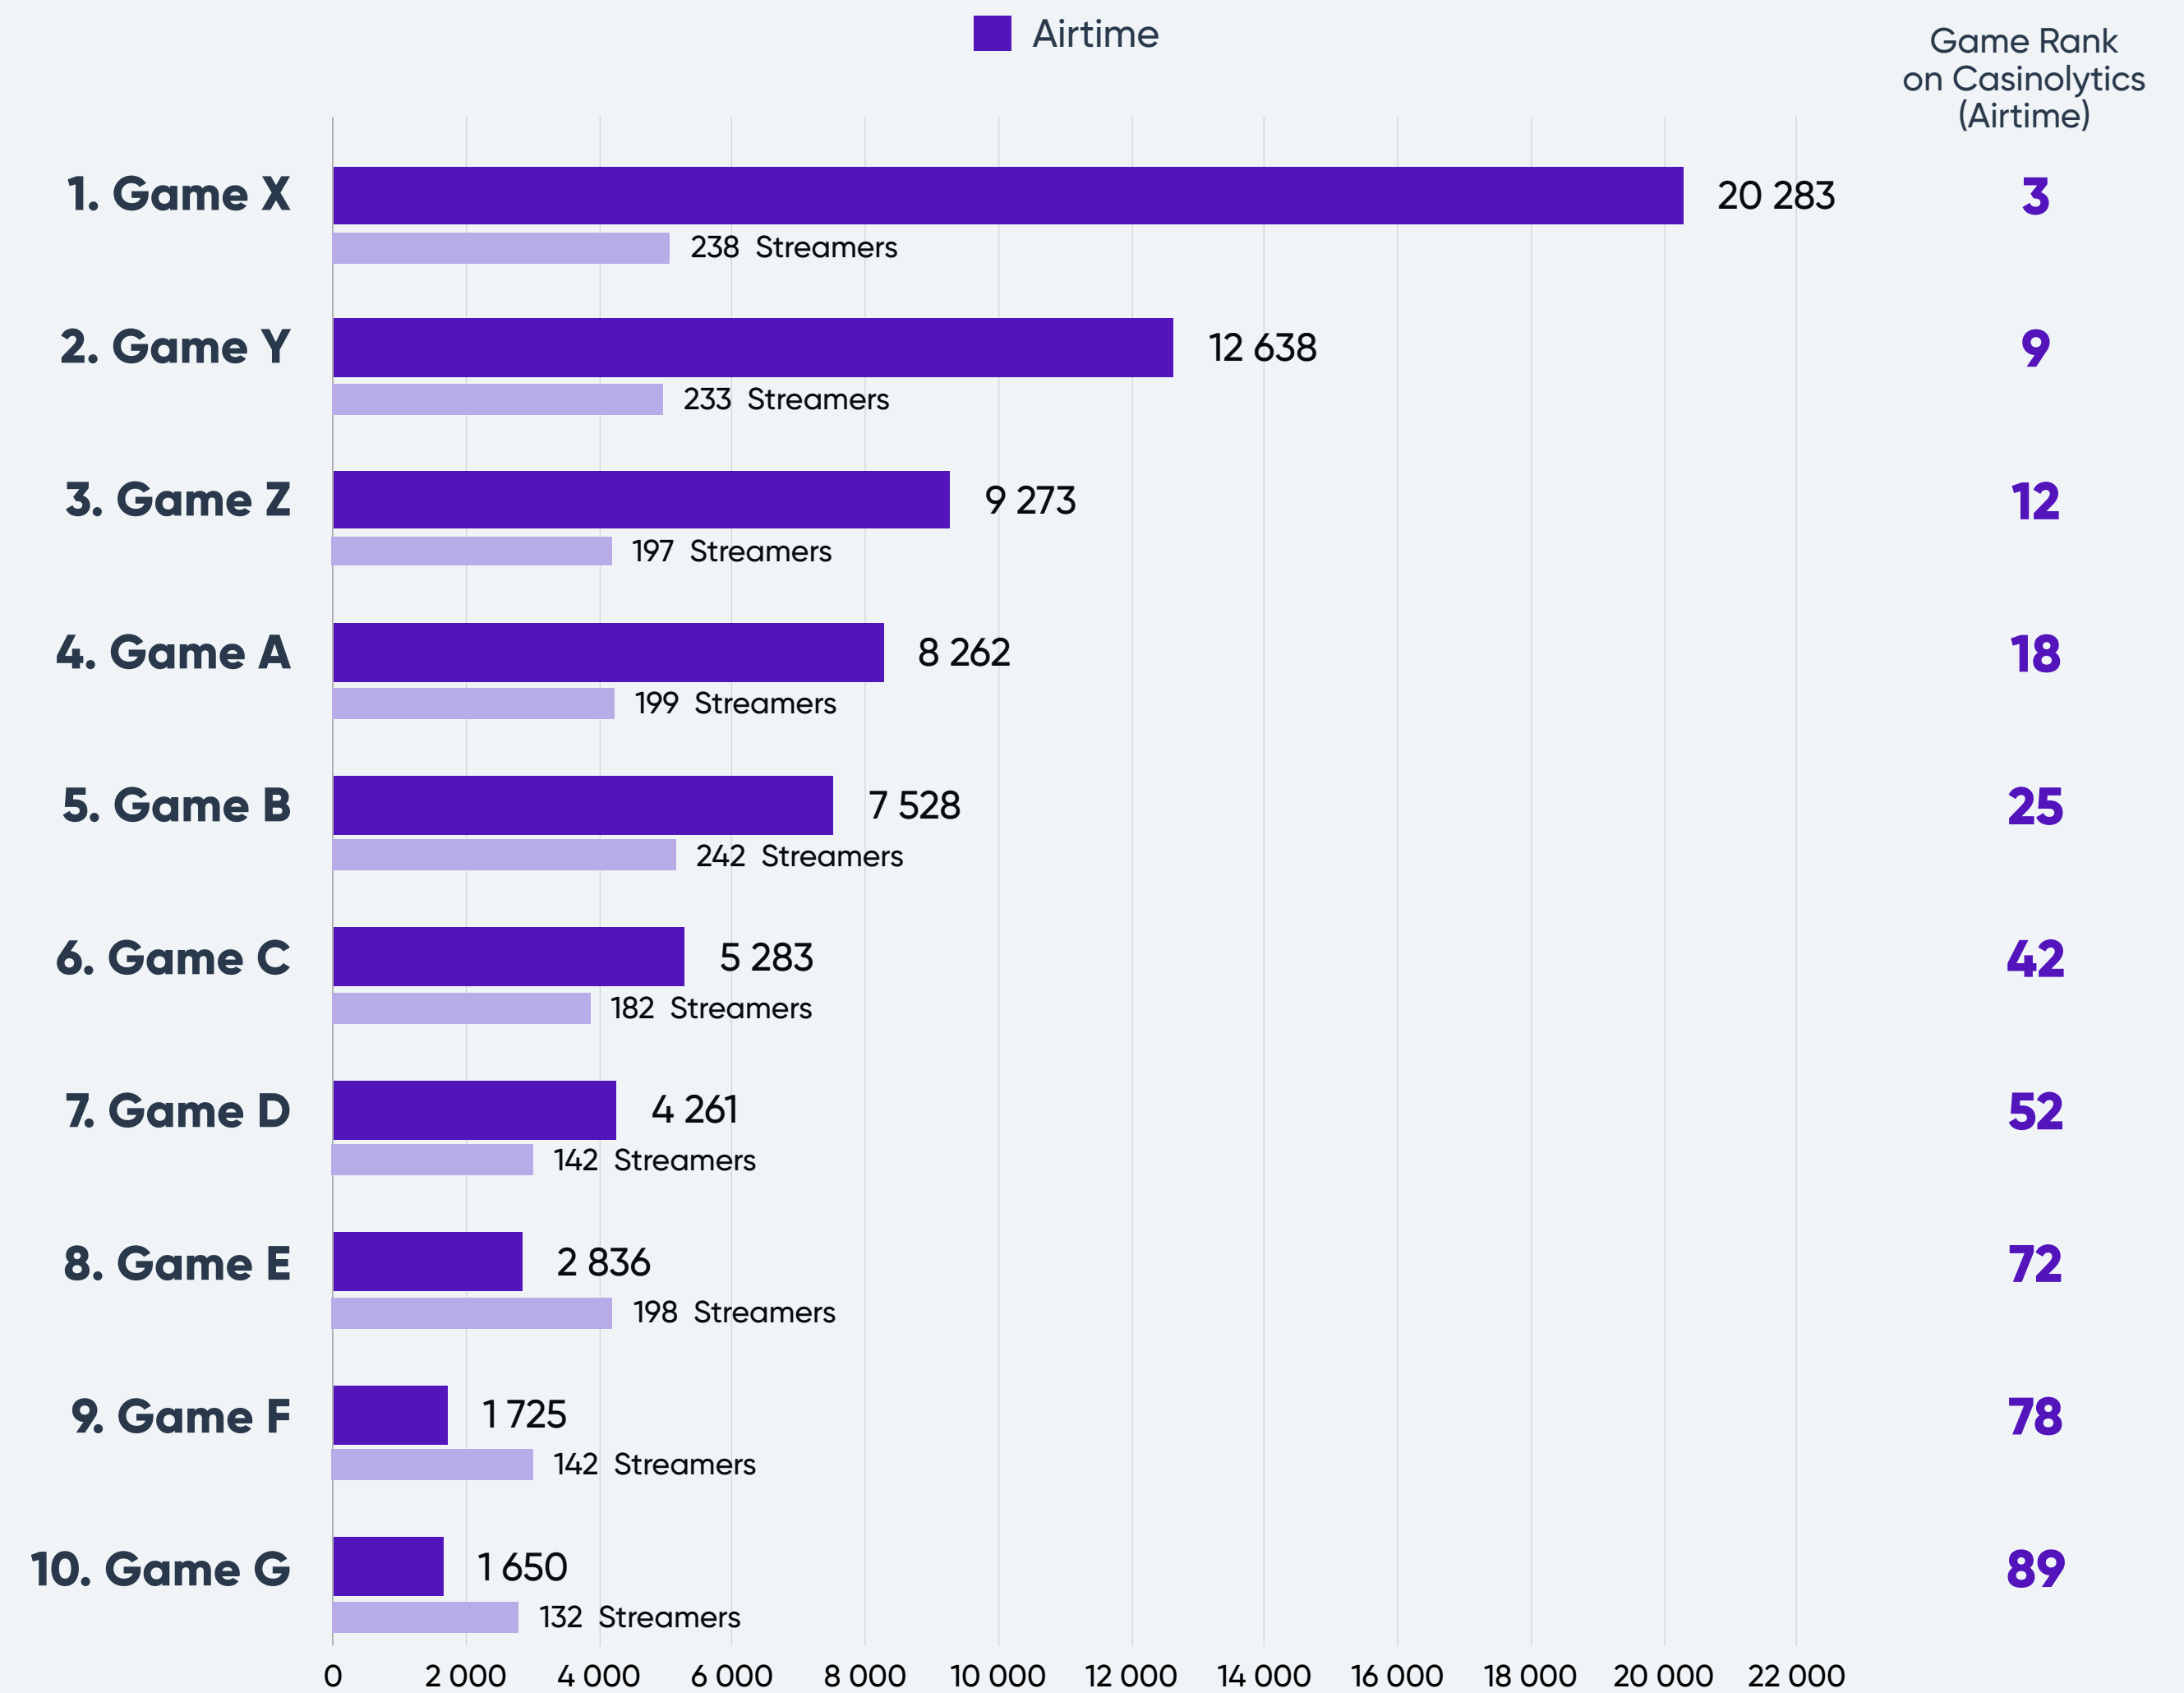

STREAMERS

265

GAMES

TOP 10 GAMES

REACH

Top 10 games with the highest total reach on Twitch in [MONTH/YEAR].

Game Reach is measured on total viewer minutes a game has had during the period. The light purple bars shows the average viewers per minute.

TOP 10 GAMES

Top 10 games from [PROVIDER] with the highest total reach on Twitch in [MONTH/YEAR].

Game Reach is measured on total viewer minutes a game has had during the period. The light purple bars indicates the average viewers per minute.

TOP 10 GAMES

AIRTIME

Top 10 games with the highest total airtime on Twitch in [MONTH/YEAR].

Game Airtime is measured on total streamed minutes a game has had during the period. The light purple bars shows the total number of unique streamers that has been tracked per game.

TOP 10 GAMES

Top 10 games from [PROVIDER] with the highest total airtime on Twitch in [MONTH/YEAR].

Game Airtime is measured on total streamed minutes a game has had during the period. The light purple bars shows the total number of unique streamers that has been tracked per game.