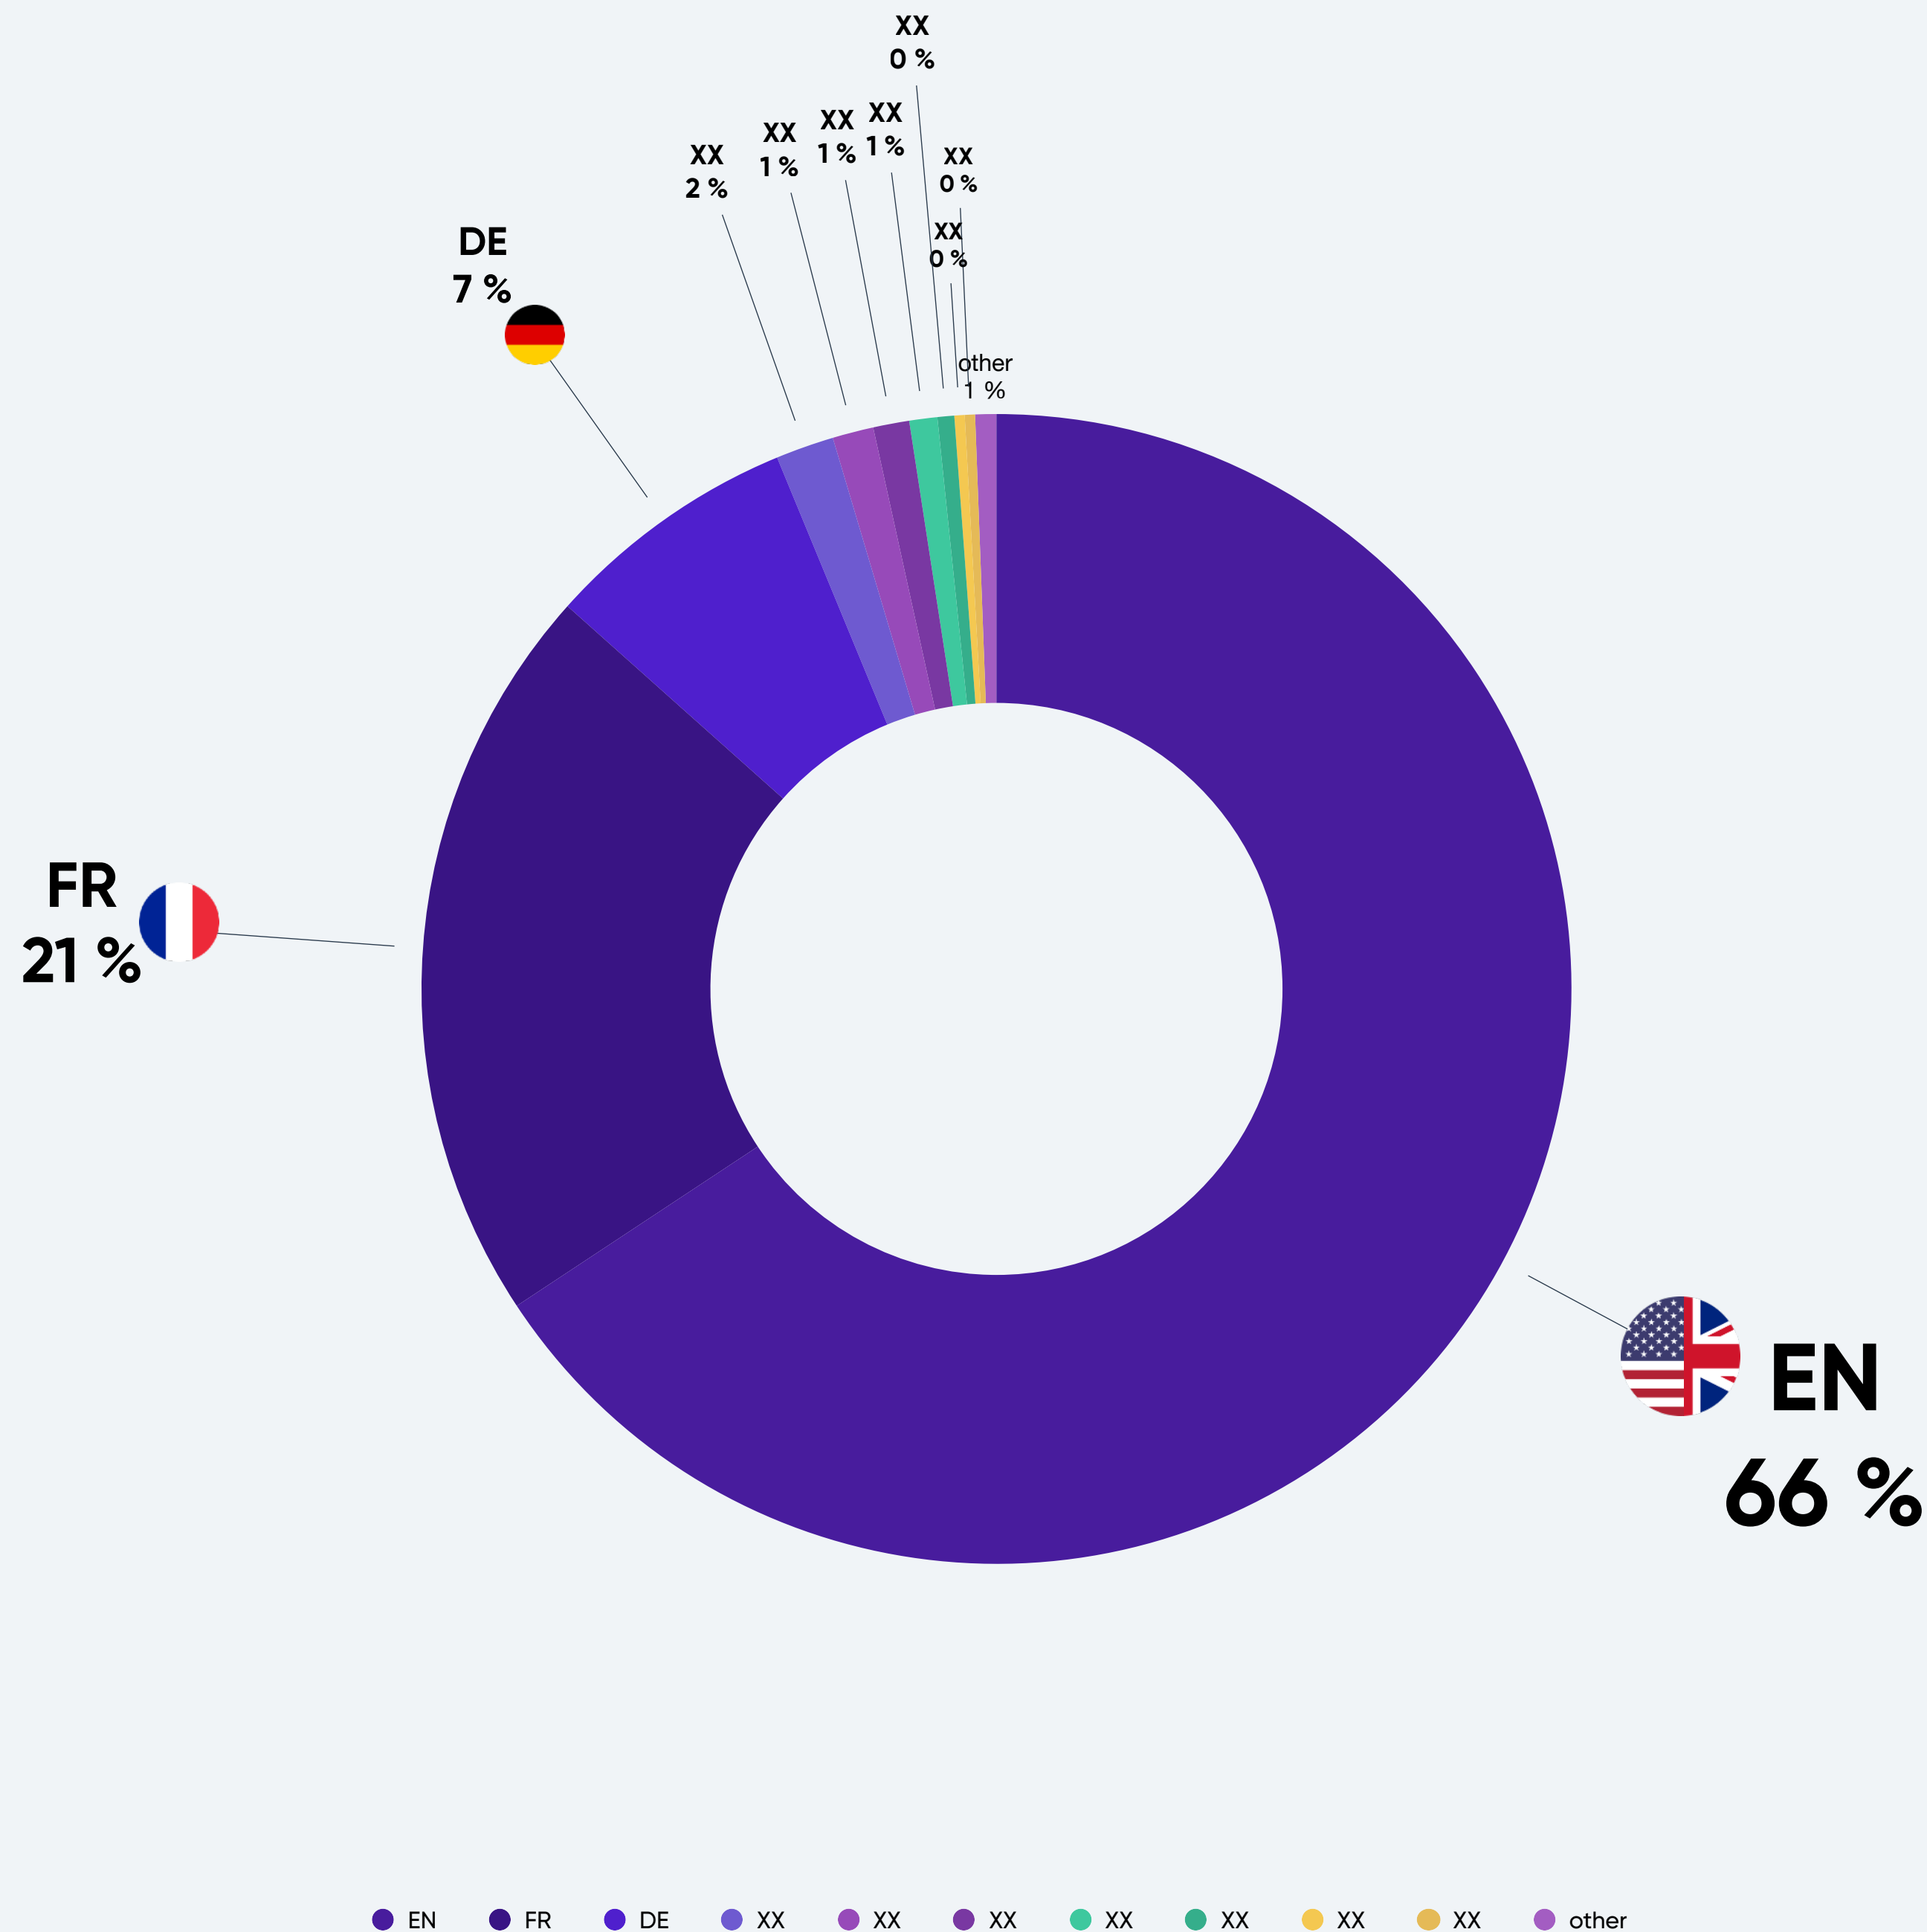

TOP 10 STREAMERS

AIRTIME

Top 10 streamers with the highest total airtime on Twitch in [MONTH/YEAR].

Streamer Airtime is measured on total streamed minutes a streamer has had during the period. The light purple bars shows the total number of unique games that has been tracked per streamer.

TOP 10 STREAMERS

Top 10 streamers for [PROVIDER] with the highest total airtime on Twitch in [MONTH/YEAR].

Streamer Airtime is measured on total streamed minutes a streamer has had during the period. The light purple bars shows the total number of unique games from [PROVIDER] that has been tracked per streamer.

LANGUAGES

TOP 10 LANGUAGES

REACH

Top 10 streamed languages with the highest total reach in percent on Twitch in [MONTH/YEAR].

Language Reach is measured on total viewer minutes per language when a game have been tracked. ISO 639-1 standard is used to define language codes shown in the chart.

TOP 10 LANGUAGES

REACH

YOUR BRAND LOGO

Top 10 streamed languages for [PROVIDER] with the highest total reach in percent on Twitch in [MONTH/YEAR].

Language Reach is measured on total viewer minutes per language when a game has been tracked. ISO 639-1 standard is used to define language codes shown in the chart.