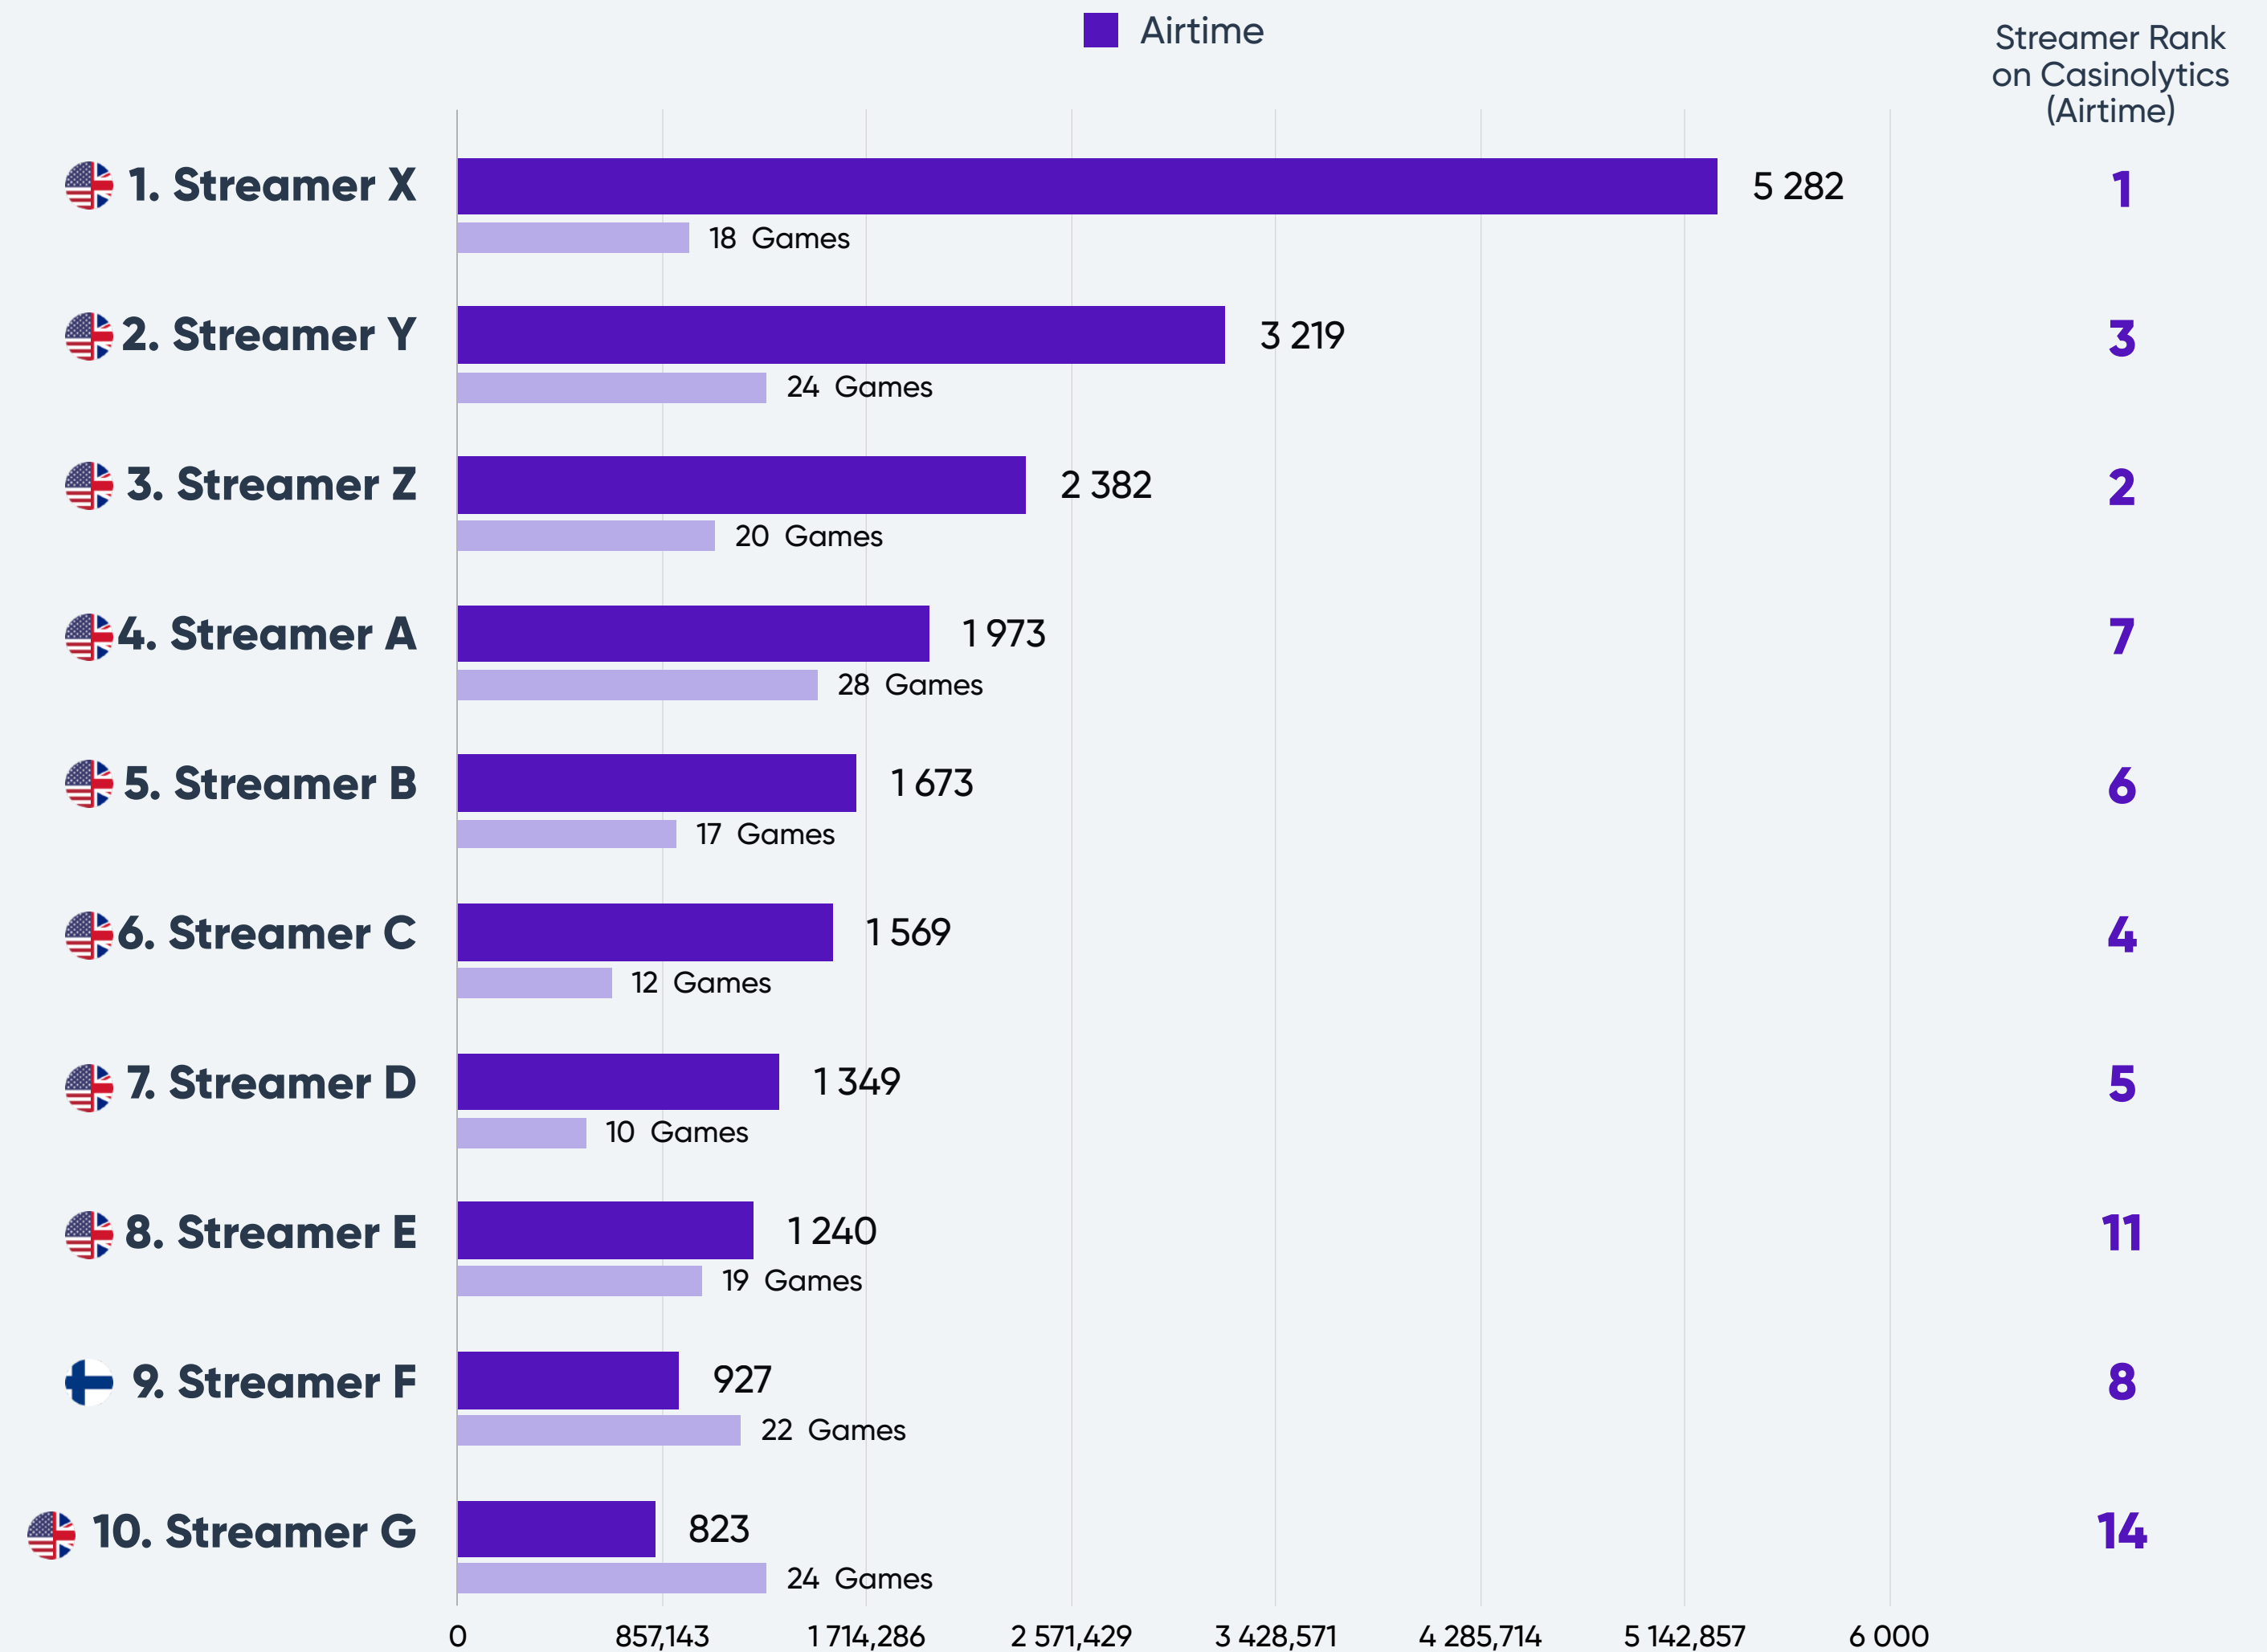

TOP 10 GAMES

Top 10 games from [PROVIDER] with the highest total airtime on Twitch in [MONTH/YEAR].

Game Airtime is measured on total streamed minutes a game has had during the period. The light purple bars shows the total number of unique streamers that has been tracked per game.

TOP 10 STREAMERS

Top 10 streamers for [PROVIDER] with the highest total reach on Twitch in [MONTH/YEAR].

Streamer Reach is measured on total viewer minutes a streamer has had during the period. The light purple bar shows the average viewers per minute when playing games from [PROVIDER].

TOP 10 STREAMERS

AIRTIME

Top 10 streamers with the highest total airtime on Twitch in [MONTH/YEAR].

Streamer Airtime is measured on total streamed minutes a streamer has had during the period. The light purple bars shows the total number of unique games that has been tracked per streamer.

TOP 10 STREAMERS

Top 10 streamers for [PROVIDER] with the highest total airtime on Twitch in [MONTH/YEAR].

Streamer Airtime is measured on total streamed minutes a streamer has had during the period. The light purple bars shows the total number of unique games from [PROVIDER] that has been tracked per streamer.