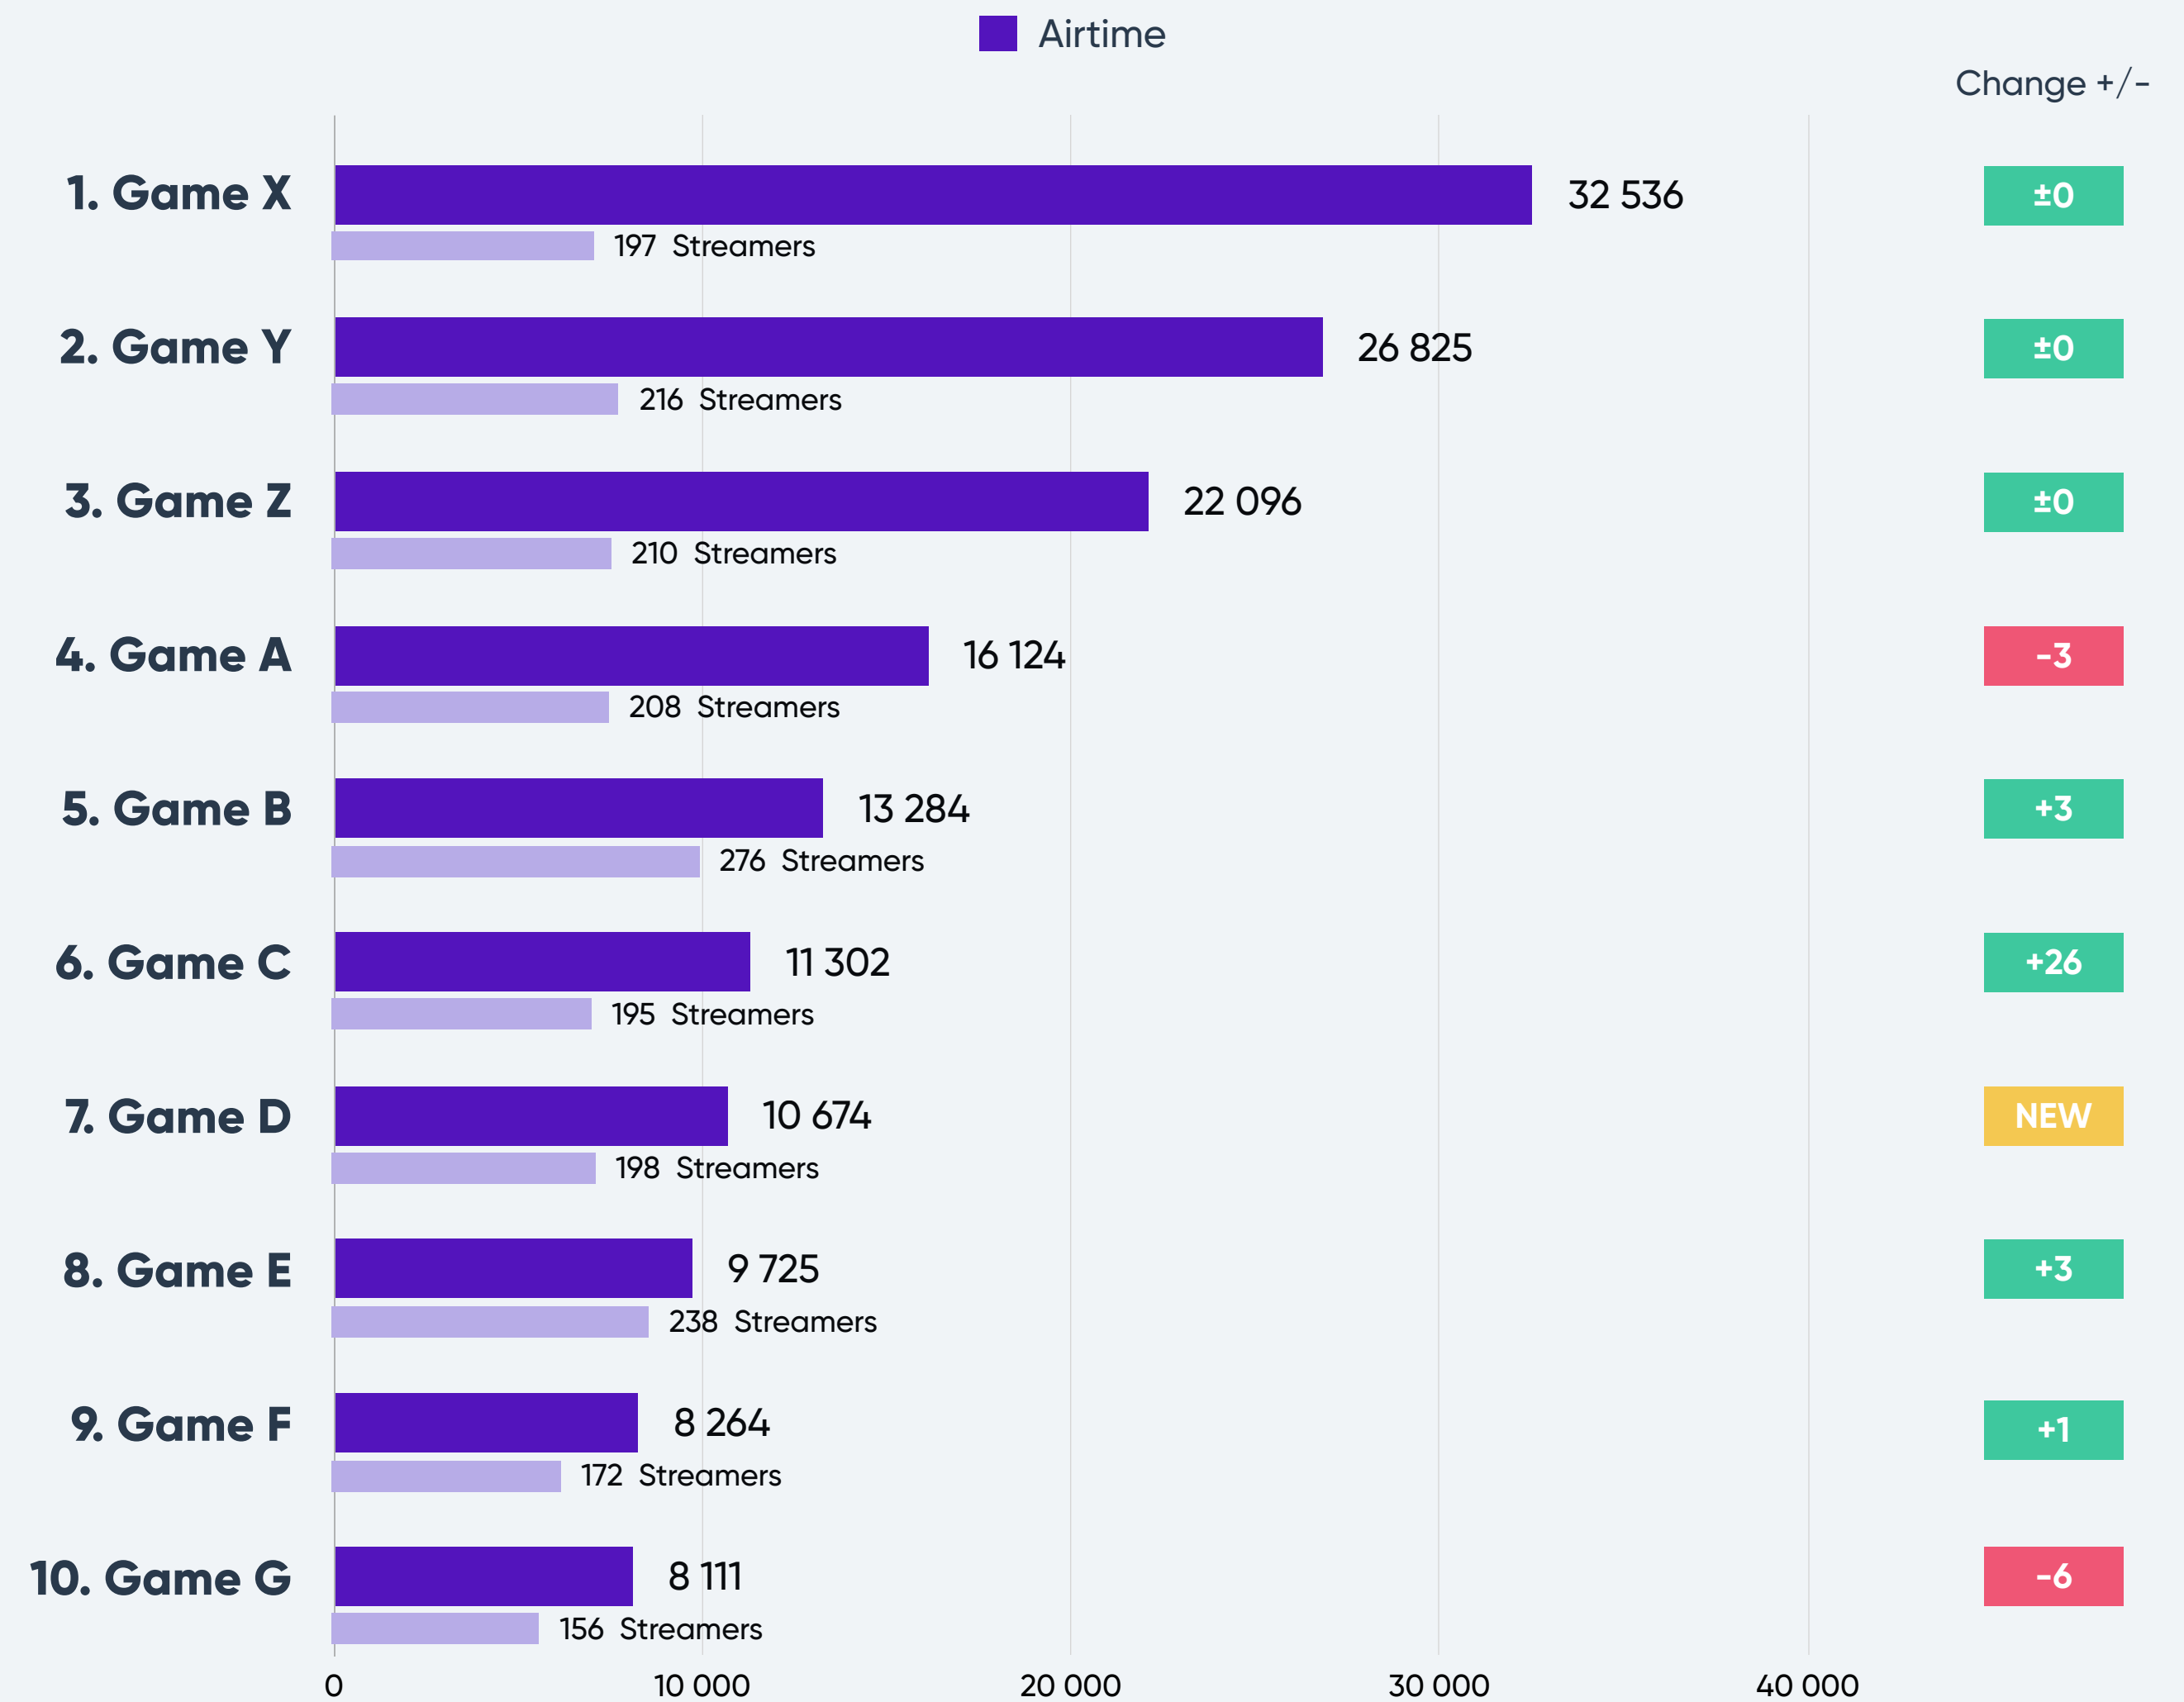

STREAMERS

265

GAMES

TOP 10 GAMES

REACH

Top 10 games with the highest total reach on Twitch in [MONTH/YEAR].

Game Reach is measured on total viewer minutes a game has had during the period. The light purple bars shows the average viewers per minute.

TOP 10 GAMES

Top 10 games from [PROVIDER] with the highest total reach on Twitch in [MONTH/YEAR].

Game Reach is measured on total viewer minutes a game has had during the period. The light purple bars indicates the average viewers per minute.

TOP 10 GAMES

AIRTIME

Top 10 games with the highest total airtime on Twitch in [MONTH/YEAR].

Game Airtime is measured on total streamed minutes a game has had during the period. The light purple bars shows the total number of unique streamers that has been tracked per game.

TOP 10 GAMES

Top 10 games from [PROVIDER] with the highest total airtime on Twitch in [MONTH/YEAR].

Game Airtime is measured on total streamed minutes a game has had during the period. The light purple bars shows the total number of unique streamers that has been tracked per game.