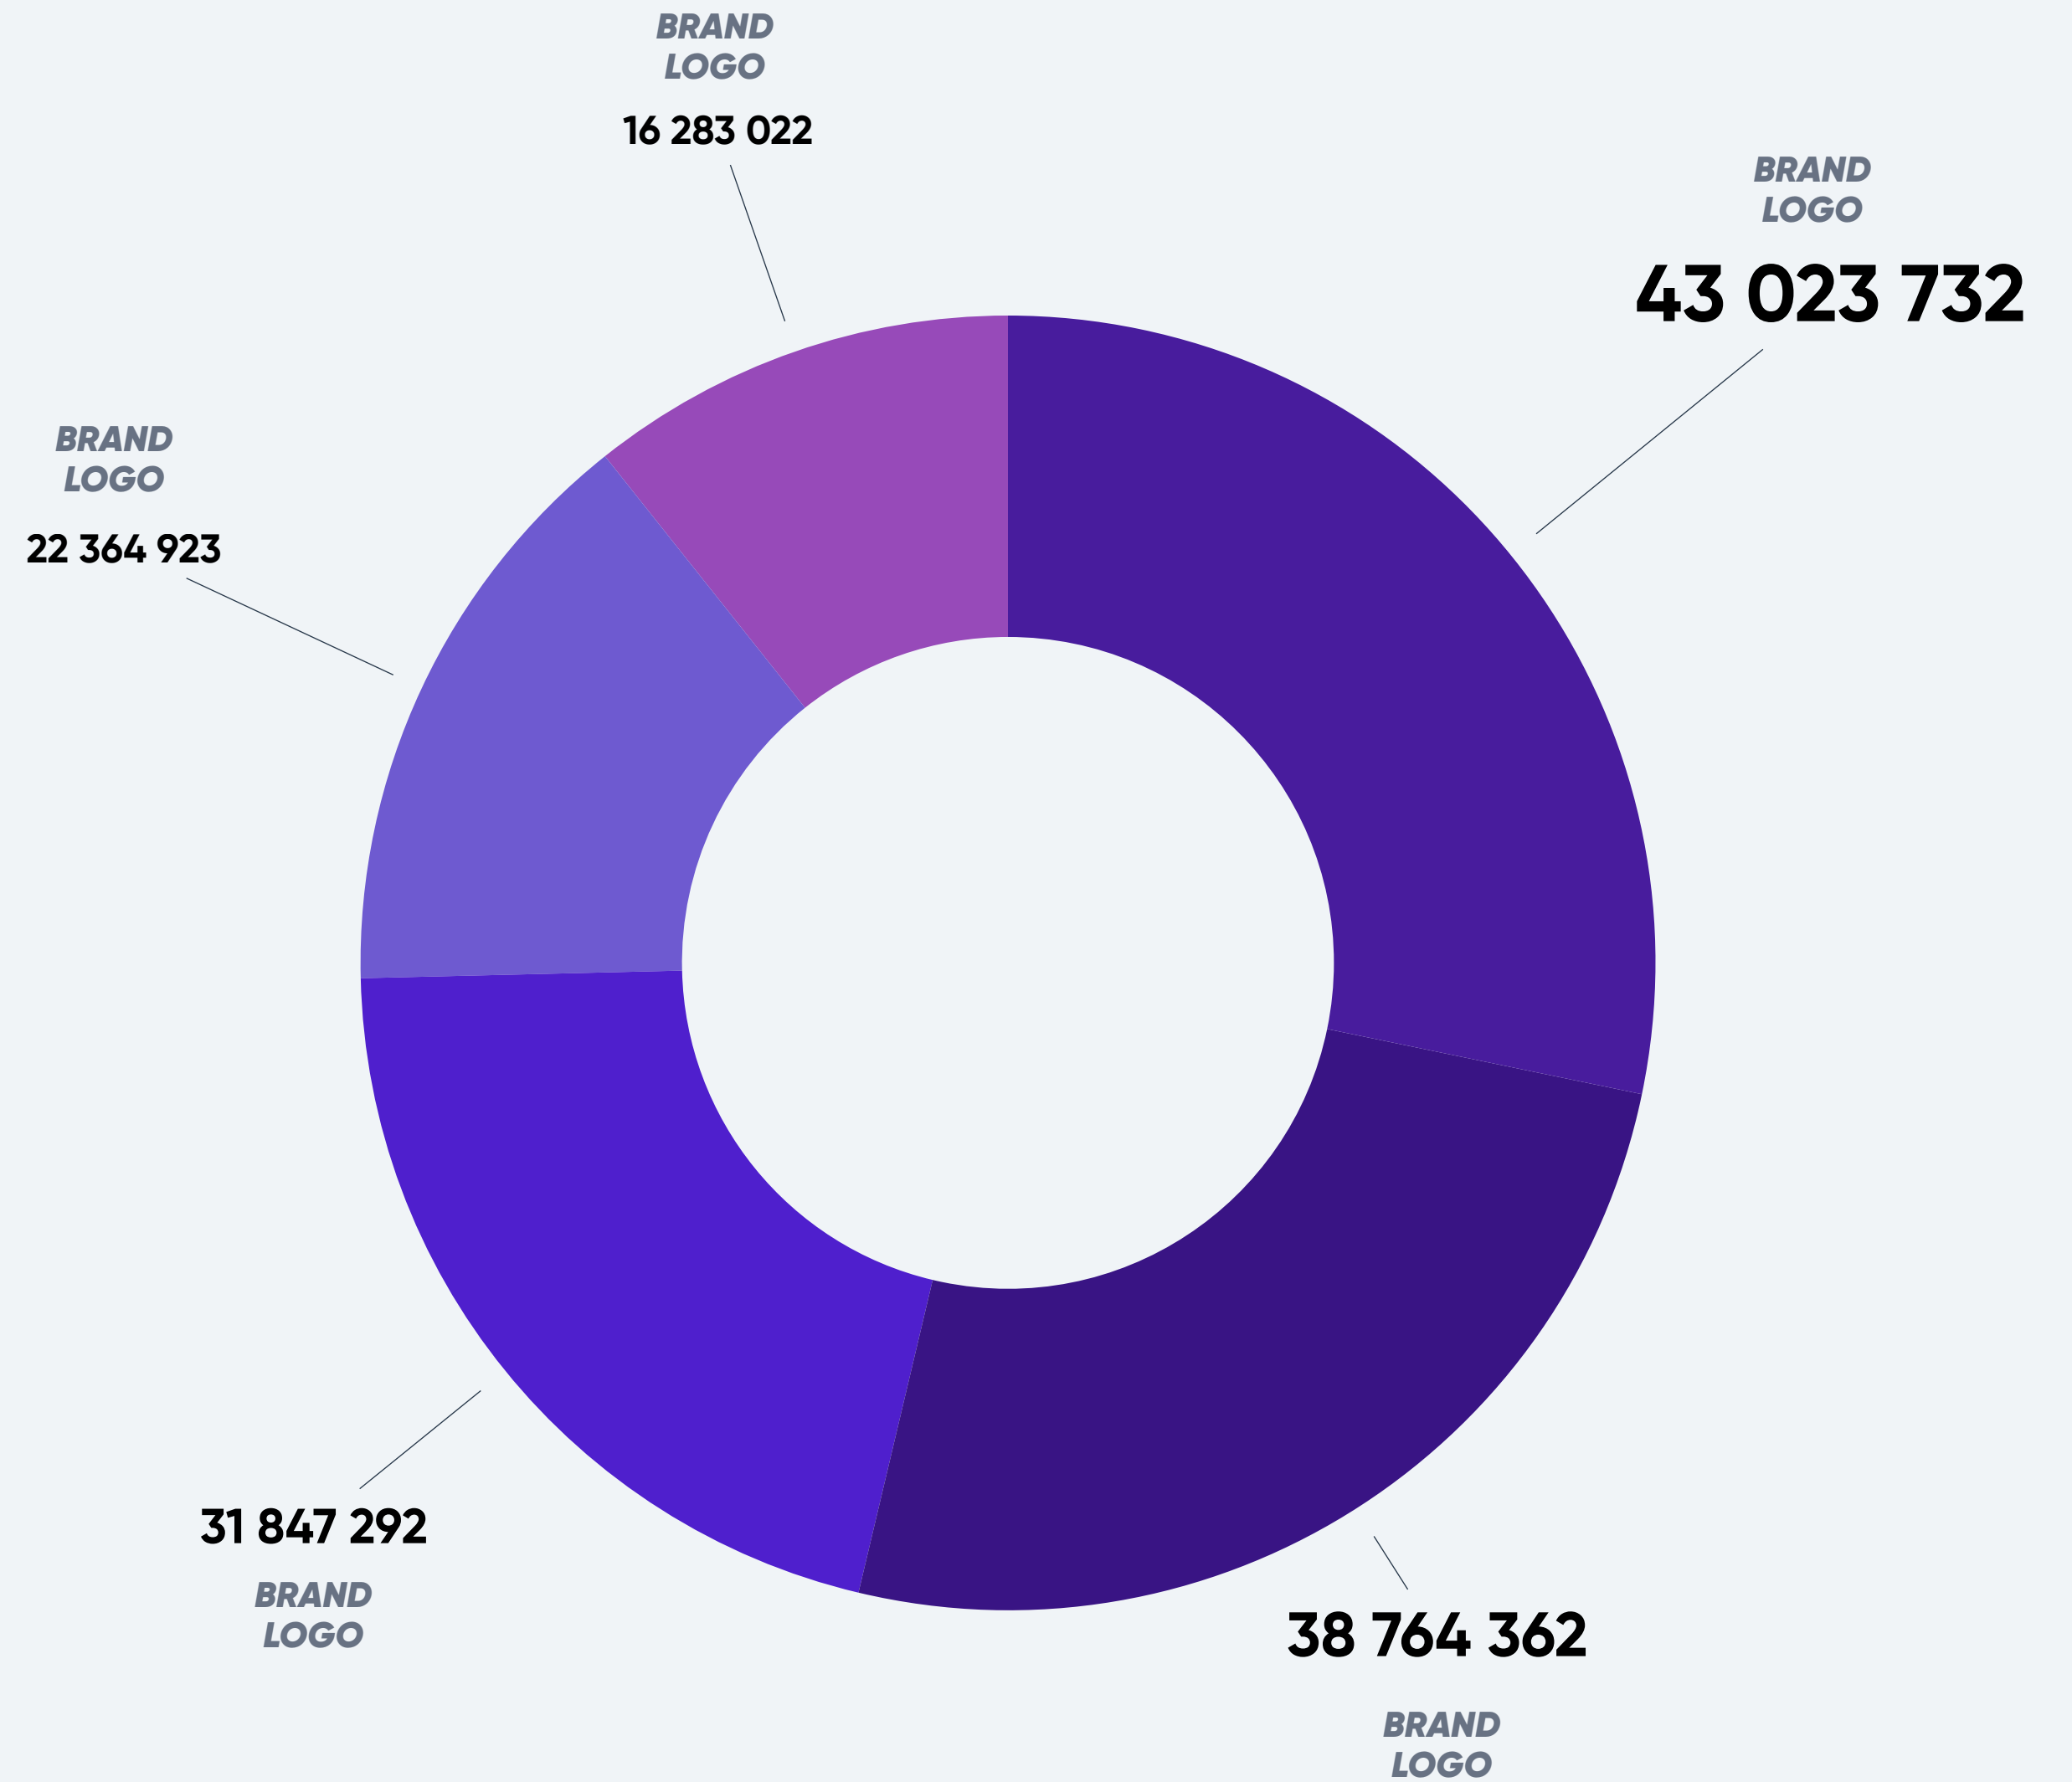

PROVIDERS

TOP 10 PROVIDERS

REACH

Top 10 providers with the highest total reach on Twitch in [MONTH/YEAR].

Provider Reach is measured on total viewer minutes based on all games from one provider.

The top 10 providers stands for **XX%** out of the total reach tracked by our AI.

TOP 10 PROVIDERS

AIRTIME

Top 10 providers with the highest total airtime on Twitch in [MONTH/YEAR].

Provider Airtime is measured on total streamed minutes based on all games from one provider.

The top 10 providers stand for **XX%** out of the total airtime tracked by our AI.

TOP 5-BY-5 PROVIDERS

REACH

Top 5-by-5 shows the total reach of the top 5 providers top 5 games on Twitch in [MONTH/YEAR]. The chart shows a comparison in actual reach between these five providers.

Provider Reach is measured on total viewer minutes.

TOP 5-BY-5 PROVIDERS

AIRTIME

Top 5-by-5 shows the total airtime of the top 5 providers top 5 games on Twitch in [MONTH/YEAR]. The chart shows a comparison in actual airtime between these five providers.