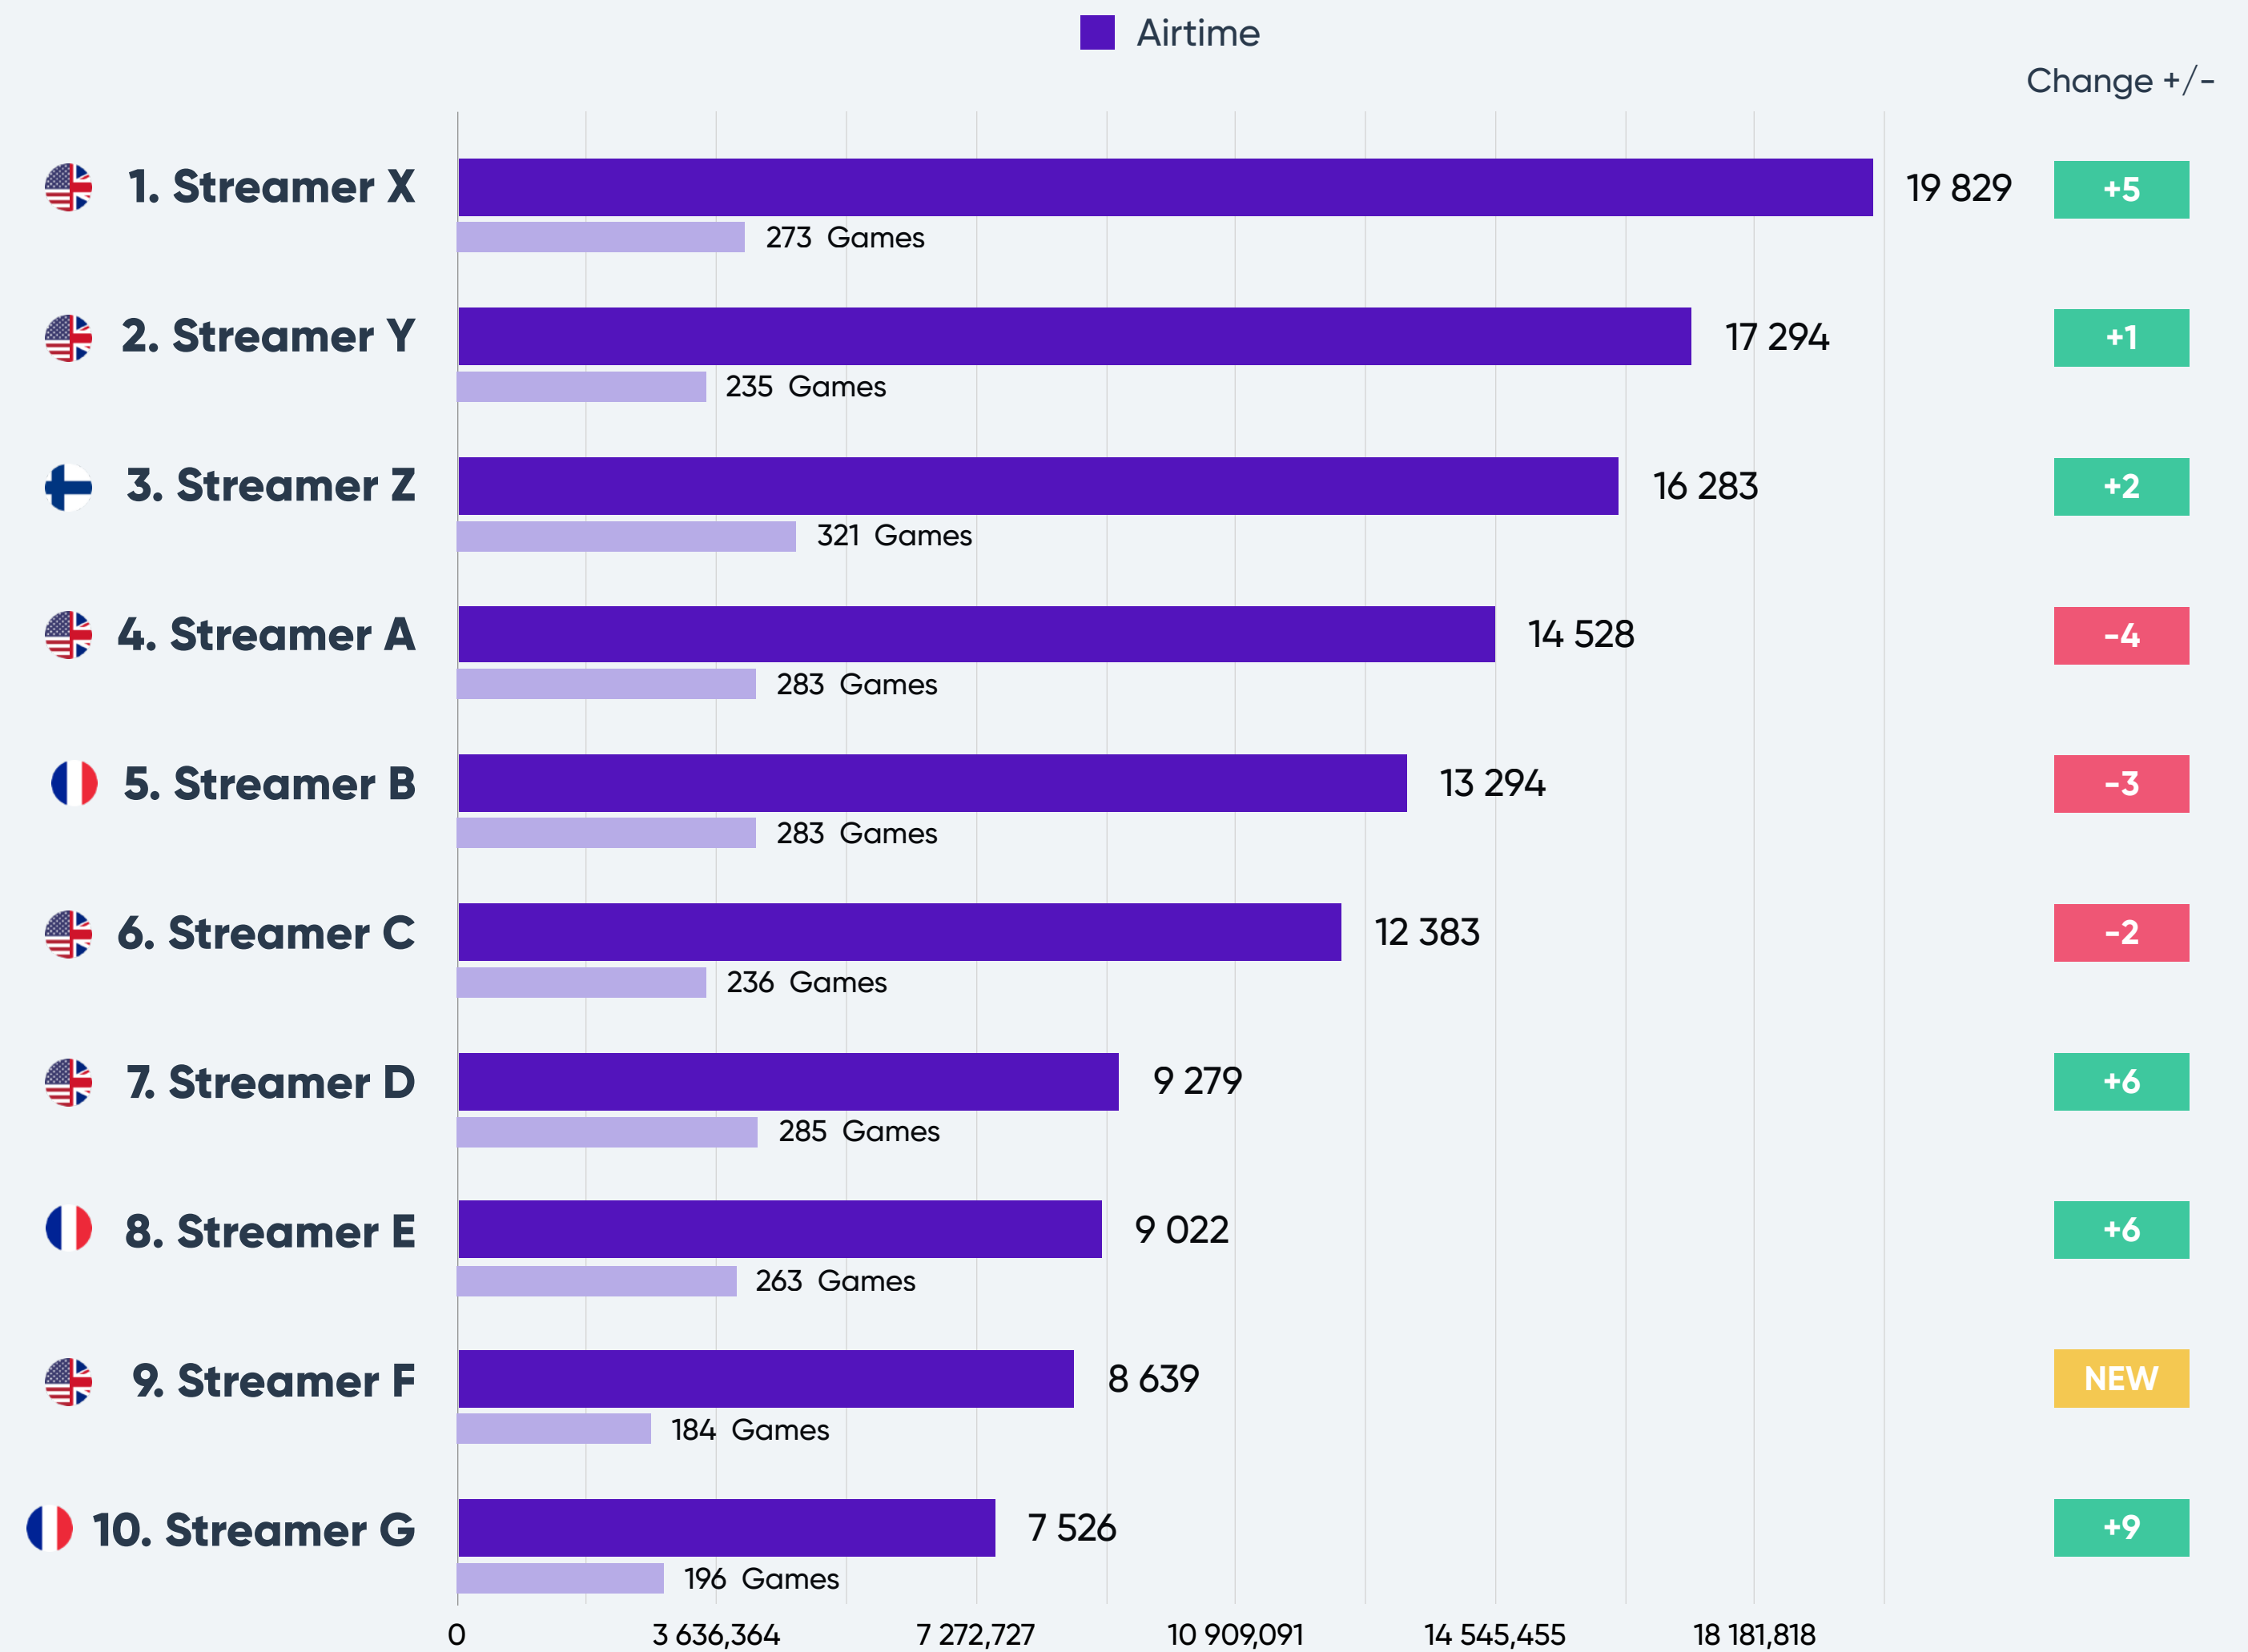

TOP 10 GAMES

Top 10 games from [PROVIDER] with the highest total airtime on Twitch in [MONTH/YEAR].

Game Airtime is measured on total streamed minutes a game has had during the period. The light purple bars shows the total number of unique streamers that has been tracked per game.

STREAMERS

TOP 10 STREAMERS

REACH

Top 10 streamers with the highest total reach on Twitch in [MONTH/YEAR].

Streamer Reach is measured on total viewer minutes a streamer has had during the period. The light purple bar shows the average viewers per minute.

TOP 10 STREAMERS

Top 10 streamers for [PROVIDER] with the highest total reach on Twitch in [MONTH/YEAR].

Streamer Reach is measured on total viewer minutes a streamer has had during the period. The light purple bar shows the average viewers per minute when playing games from [PROVIDER].

TOP 10 STREAMERS

AIRTIME

Top 10 streamers with the highest total airtime on Twitch in [MONTH/YEAR].

Streamer Airtime is measured on total streamed minutes a streamer has had during the period. The light purple bars shows the total number of unique games that has been tracked per streamer.