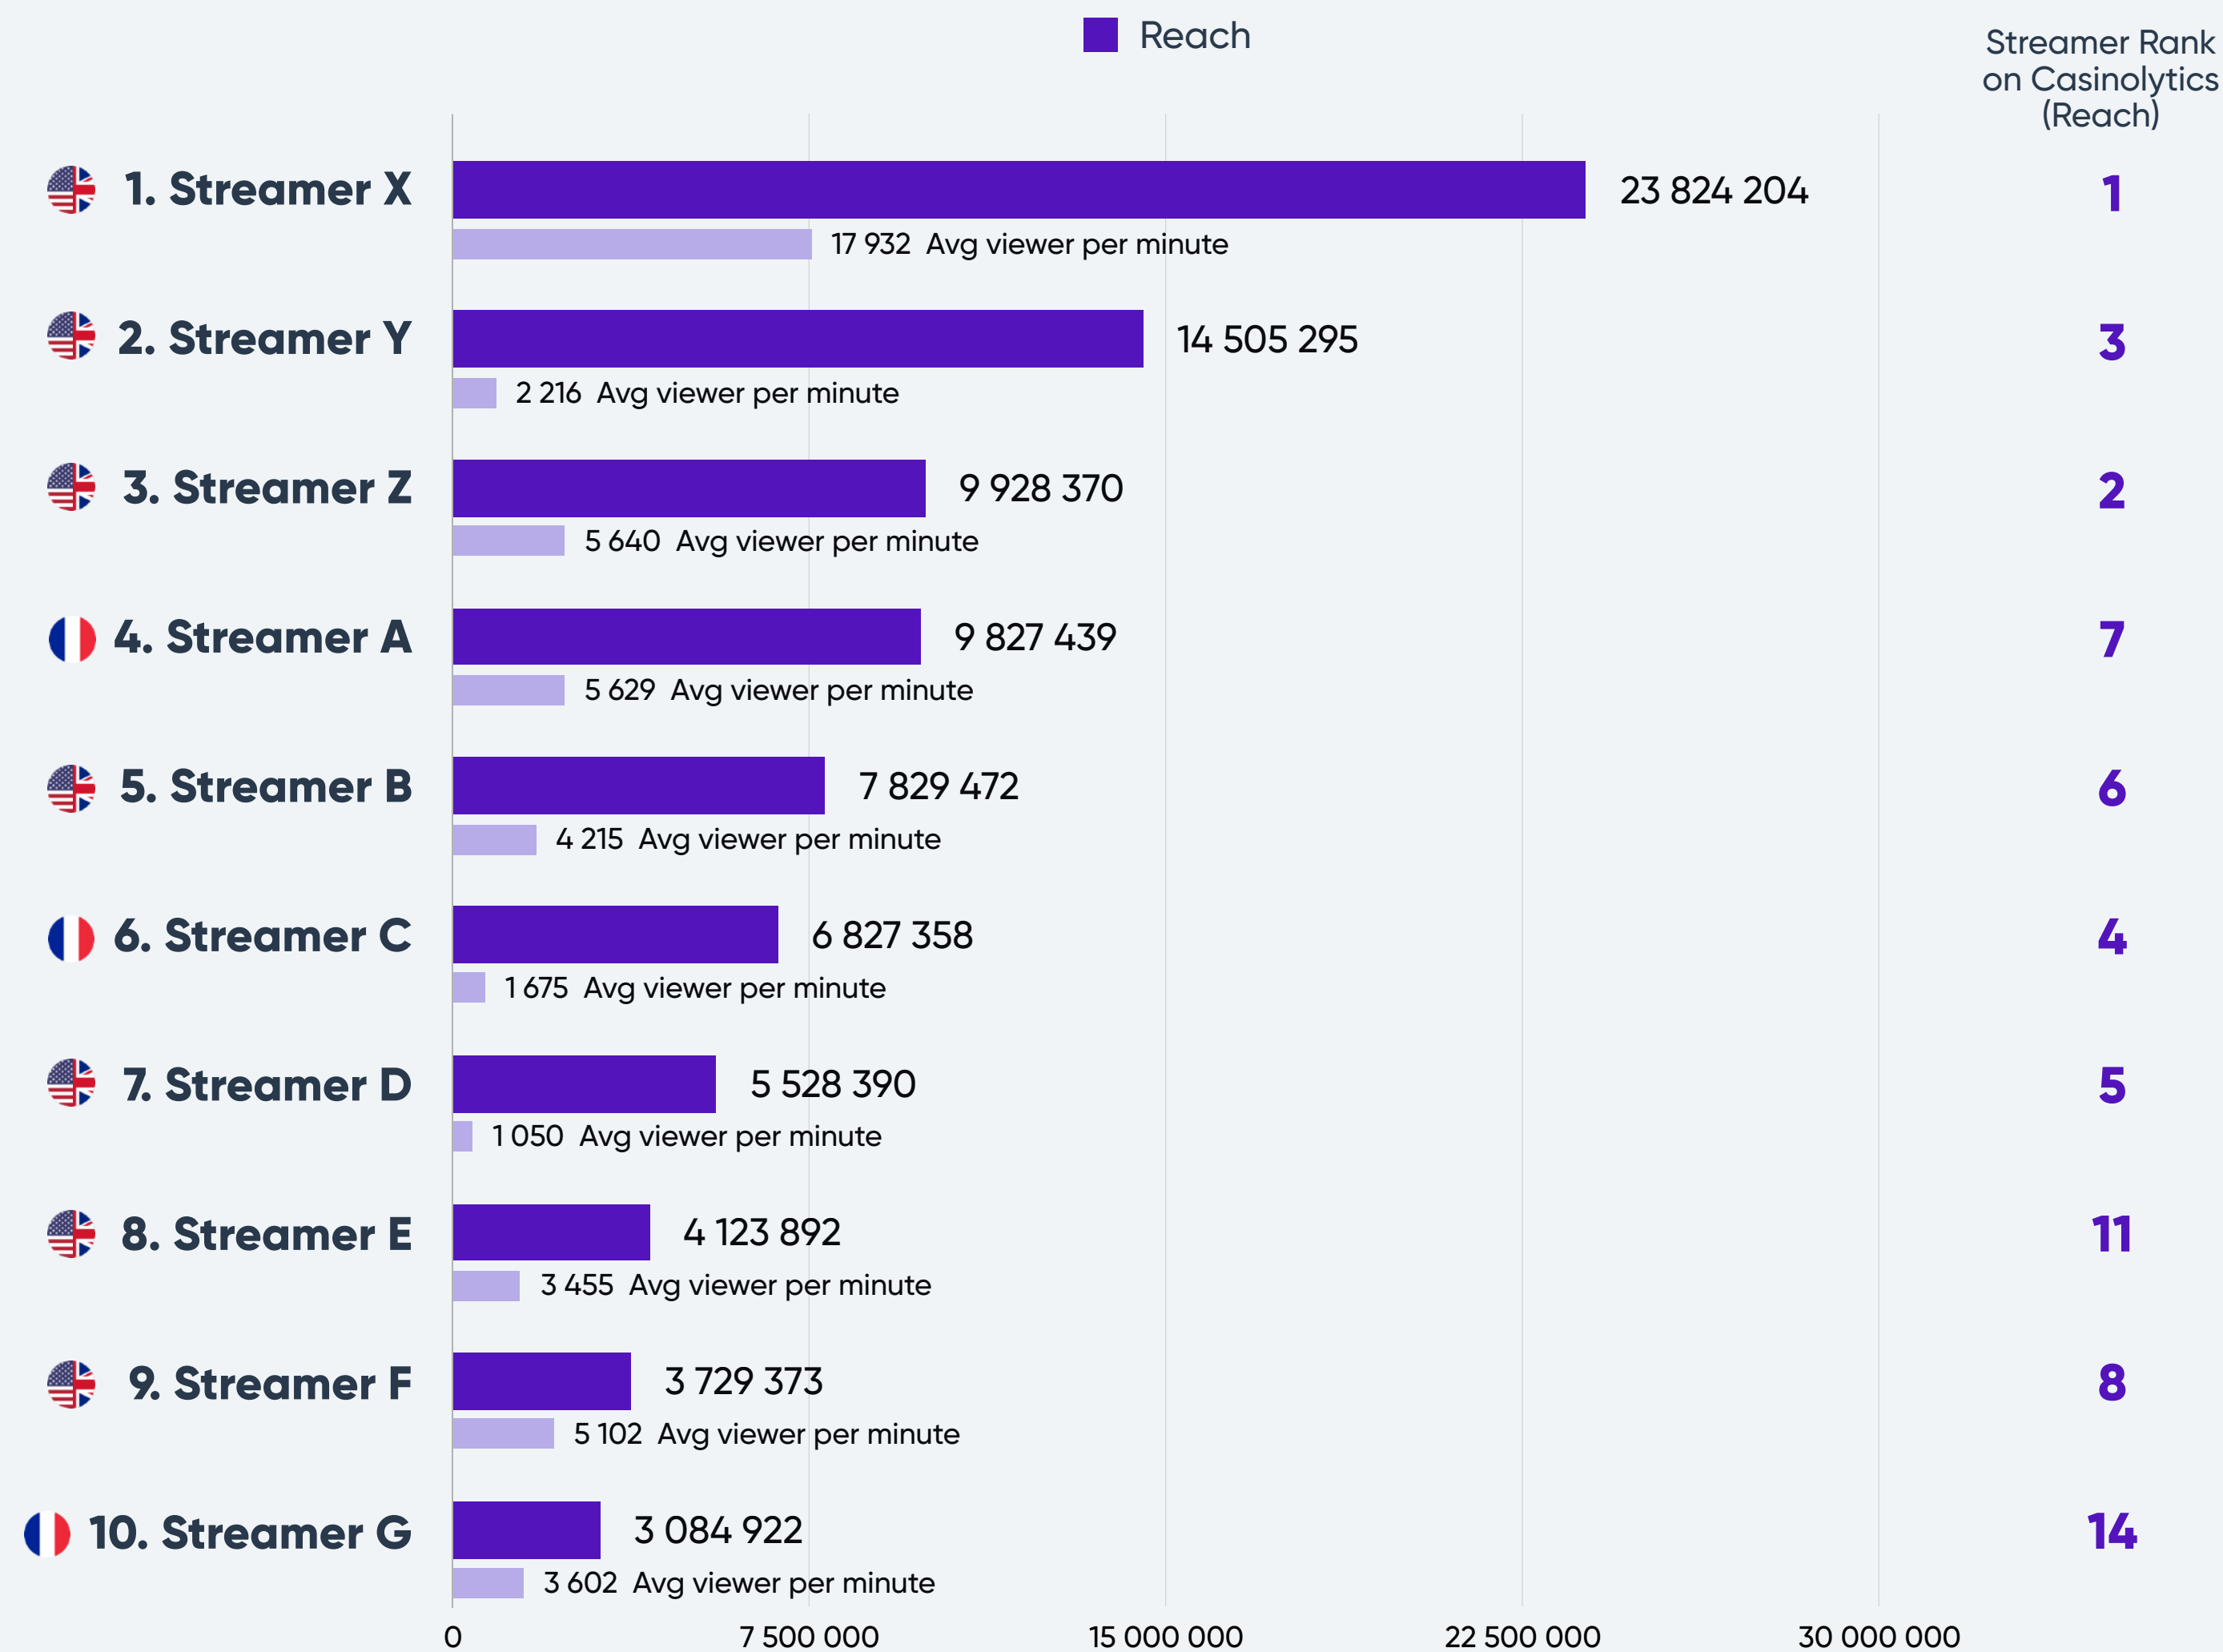

TOP 10 GAMES

AIRTIME

Top 10 games with the highest total airtime on Twitch in [MONTH/YEAR].

Game Airtime is measured on total streamed minutes a game has had during the period. The light purple bars shows the total number of unique streamers that has been tracked per game.

TOP 10 GAMES

Top 10 games from [PROVIDER] with the highest total airtime on Twitch in [MONTH/YEAR].

Game Airtime is measured on total streamed minutes a game has had during the period. The light purple bars shows the total number of unique streamers that has been tracked per game.

STREAMERS

TOP 10 STREAMERS

REACH

Top 10 streamers with the highest total reach on Twitch in [MONTH/YEAR].

Streamer Reach is measured on total viewer minutes a streamer has had during the period. The light purple bar shows the average viewers per minute.

TOP 10 STREAMERS

Top 10 streamers for [PROVIDER] with the highest total reach on Twitch in [MONTH/YEAR].

Streamer Reach is measured on total viewer minutes a streamer has had during the period. The light purple bar shows the average viewers per minute when playing games from [PROVIDER].