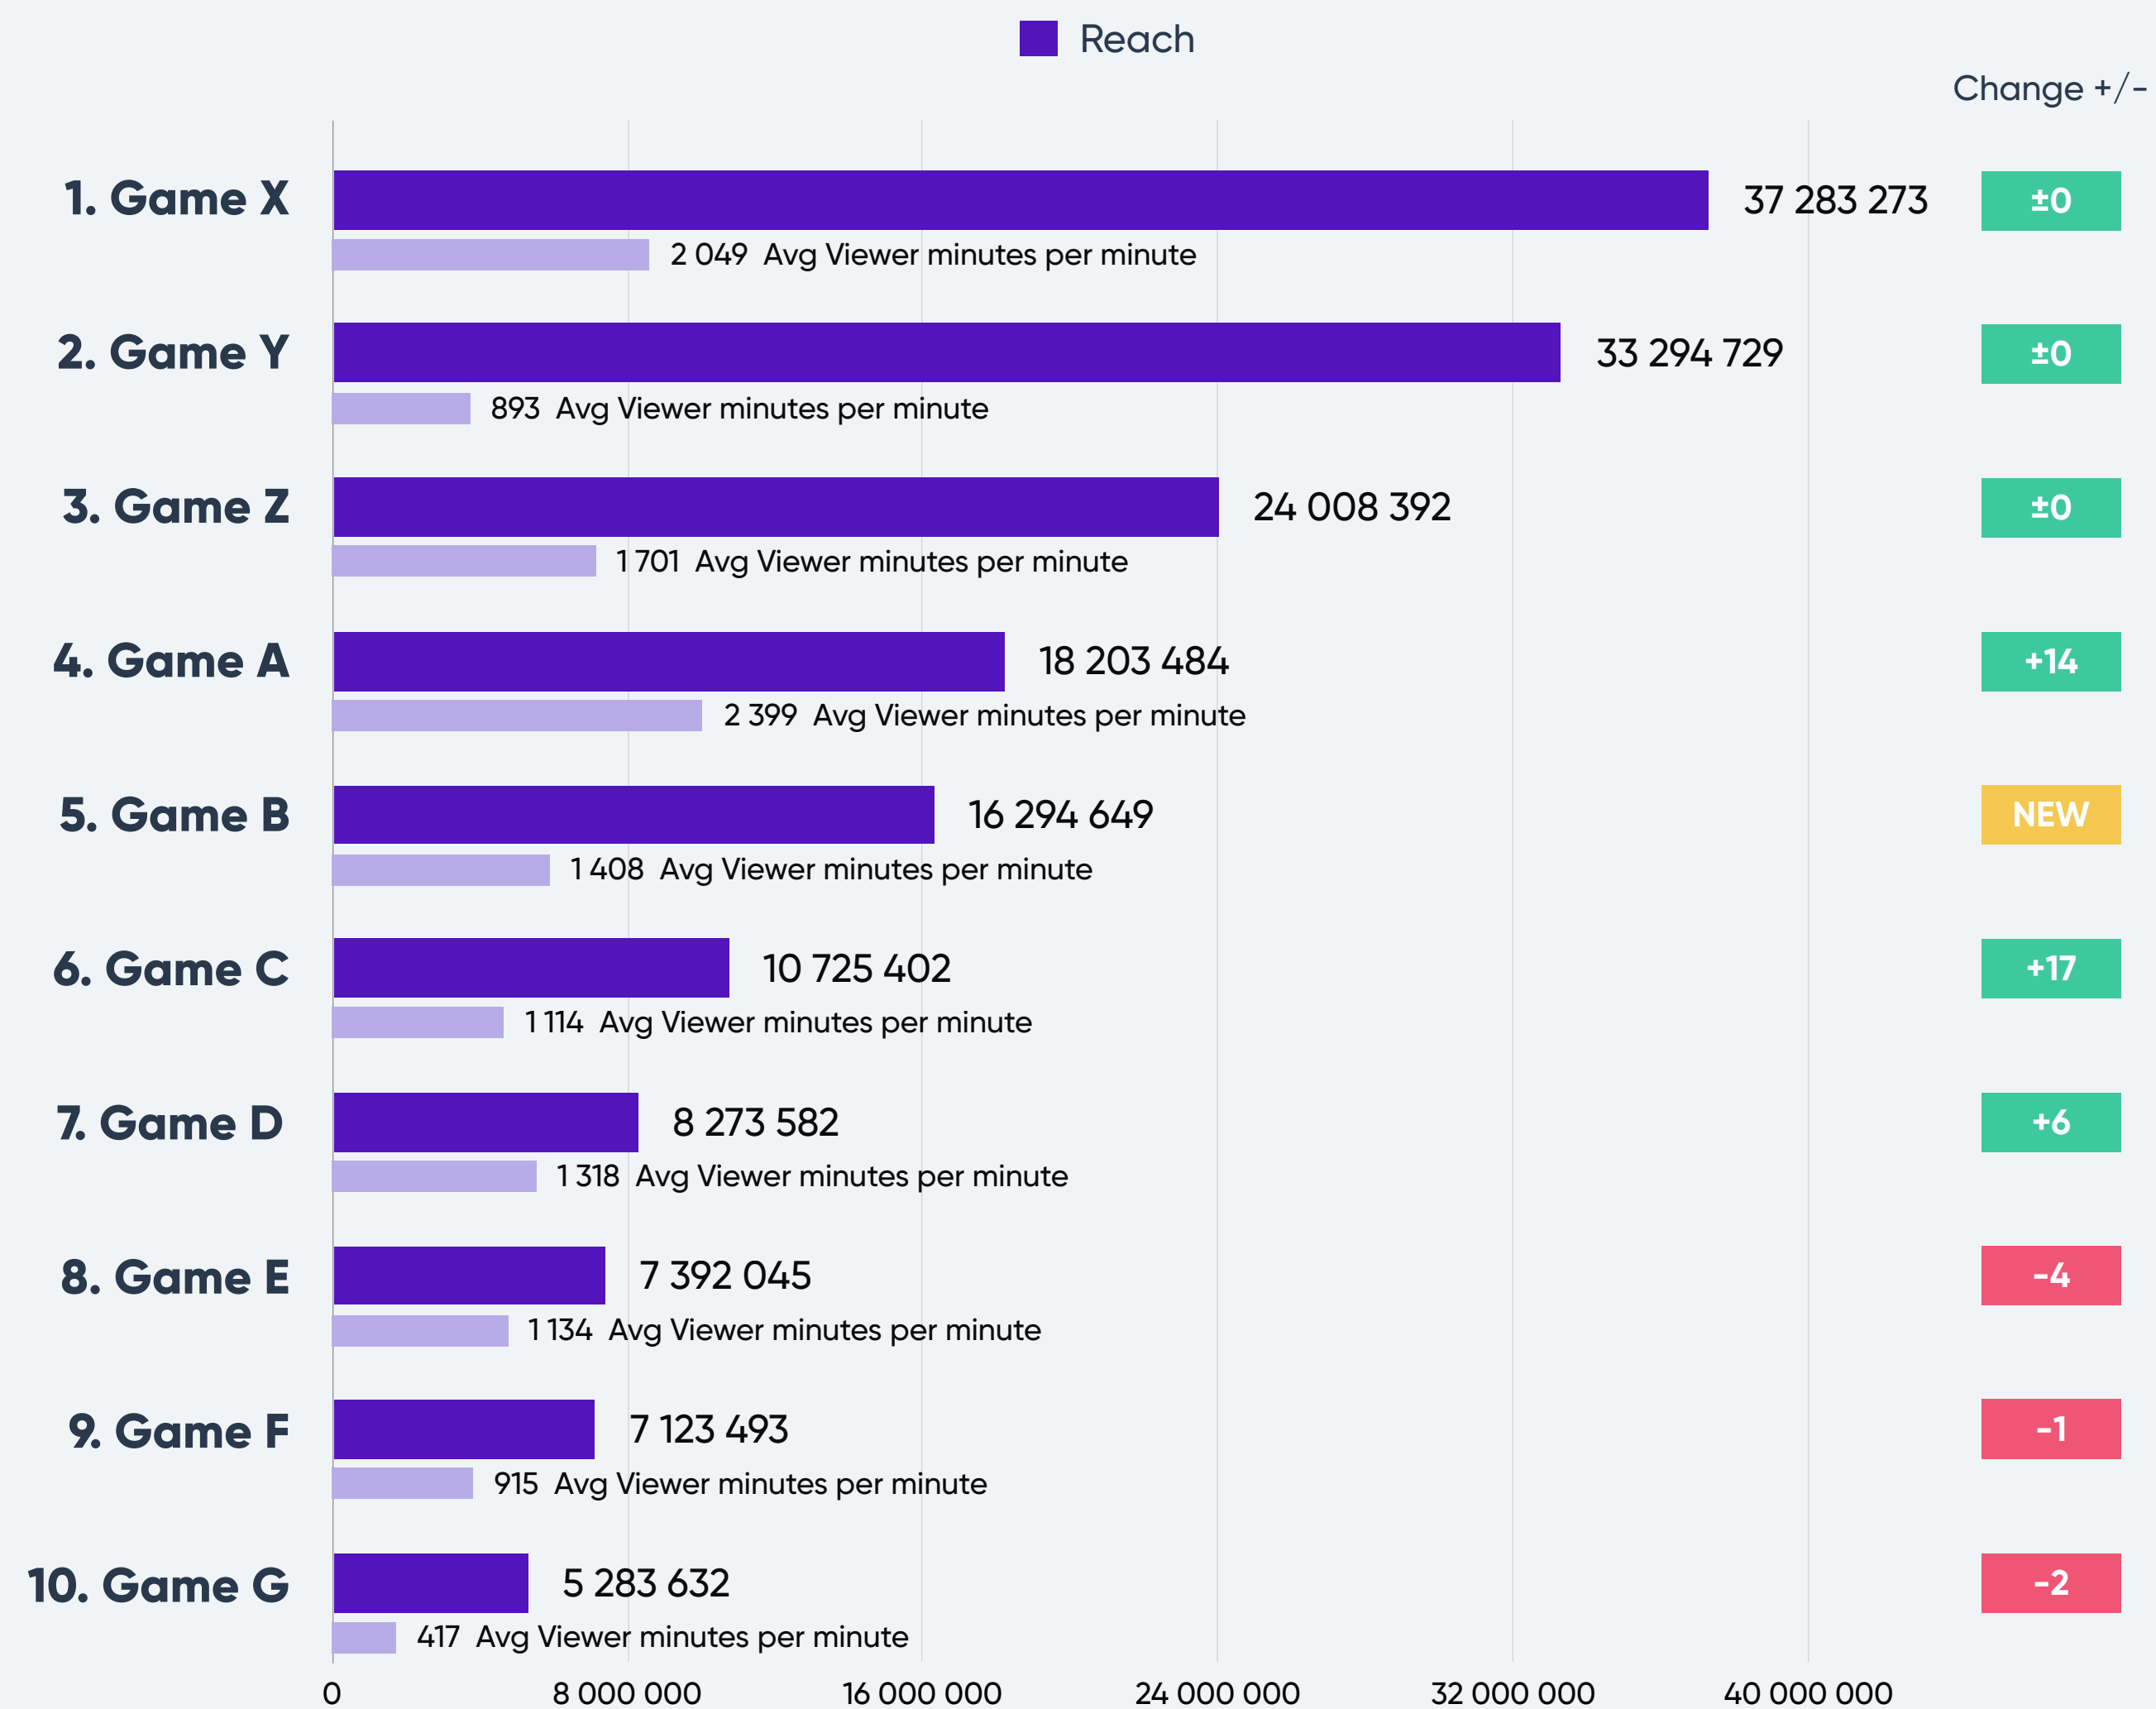

STREAMERS

265

GAMES

TOP 10 GAMES

REACH

Top 10 games with the highest total reach on Twitch in [MONTH/YEAR].

Game Reach is measured on total viewer minutes a game has had during the period. The light purple bars shows the average viewers per minute.

TOP 10 GAMES

Top 10 games from [PROVIDER] with the highest total reach on Twitch in [MONTH/YEAR].

Game Reach is measured on total viewer minutes a game has had during the period. The light purple bars indicates the average viewers per minute.

TOP 10 GAMES

AIRTIME

Top 10 games with the highest total airtime on Twitch in [MONTH/YEAR].

Game Airtime is measured on total streamed minutes a game has had during the period. The light purple bars shows the total number of unique streamers that has been tracked per game.

TOP 10 GAMES

Top 10 games from [PROVIDER] with the highest total airtime on Twitch in [MONTH/YEAR].

Game Airtime is measured on total streamed minutes a game has had during the period. The light purple bars shows the total number of unique streamers that has been tracked per game.