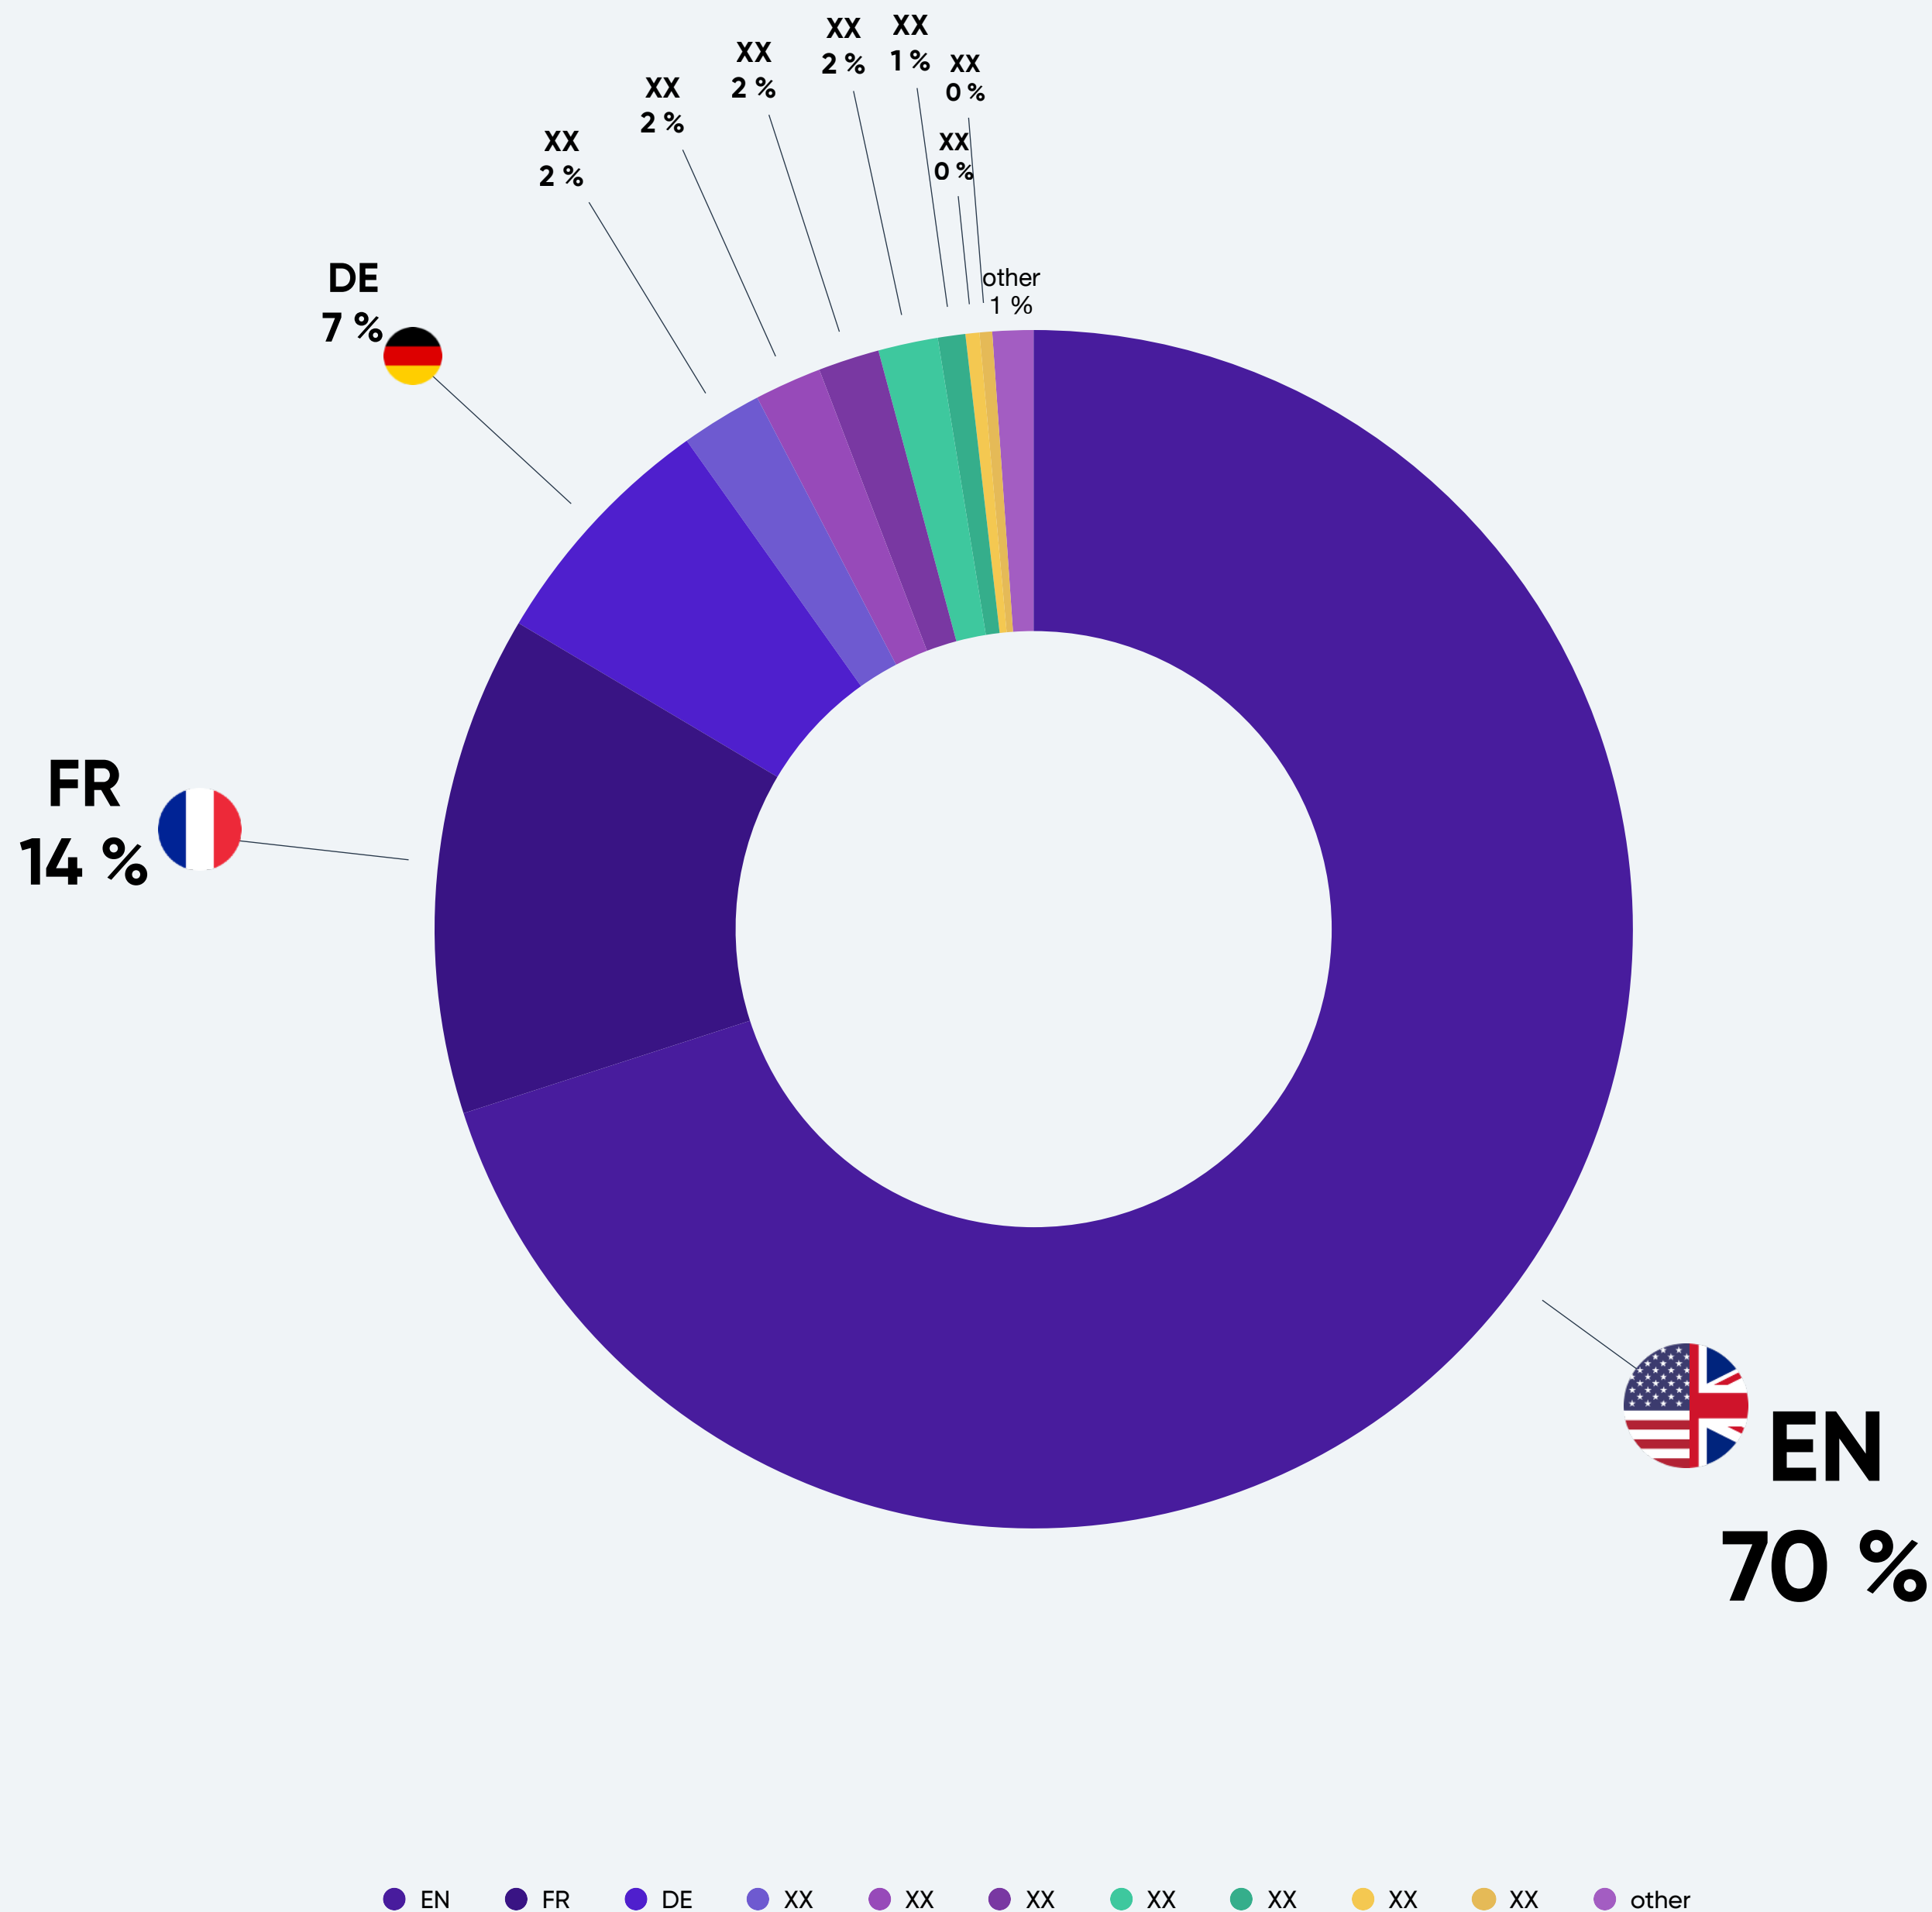

TOP 10 STREAMERS

Top 10 streamers for [PROVIDER] with the highest total airtime on Twitch in [MONTH/YEAR].

Streamer Airtime is measured on total streamed minutes a streamer has had during the period. The light purple bars shows the total number of unique games from [PROVIDER] that has been tracked per streamer.

LANGUAGES

TOP 10 LANGUAGES

REACH

Top 10 streamed languages with the highest total reach in percent on Twitch in [MONTH/YEAR].

Language Reach is measured on total viewer minutes per language when a game have been tracked. ISO 639-1 standard is used to define language codes shown in the chart.

TOP 10 LANGUAGES

REACH

YOUR BRAND LOGO

Top 10 streamed languages for [PROVIDER] with the highest total reach in percent on Twitch in [MONTH/YEAR].

Language Reach is measured on total viewer minutes per language when a game has been tracked. ISO 639-1 standard is used to define language codes shown in the chart.