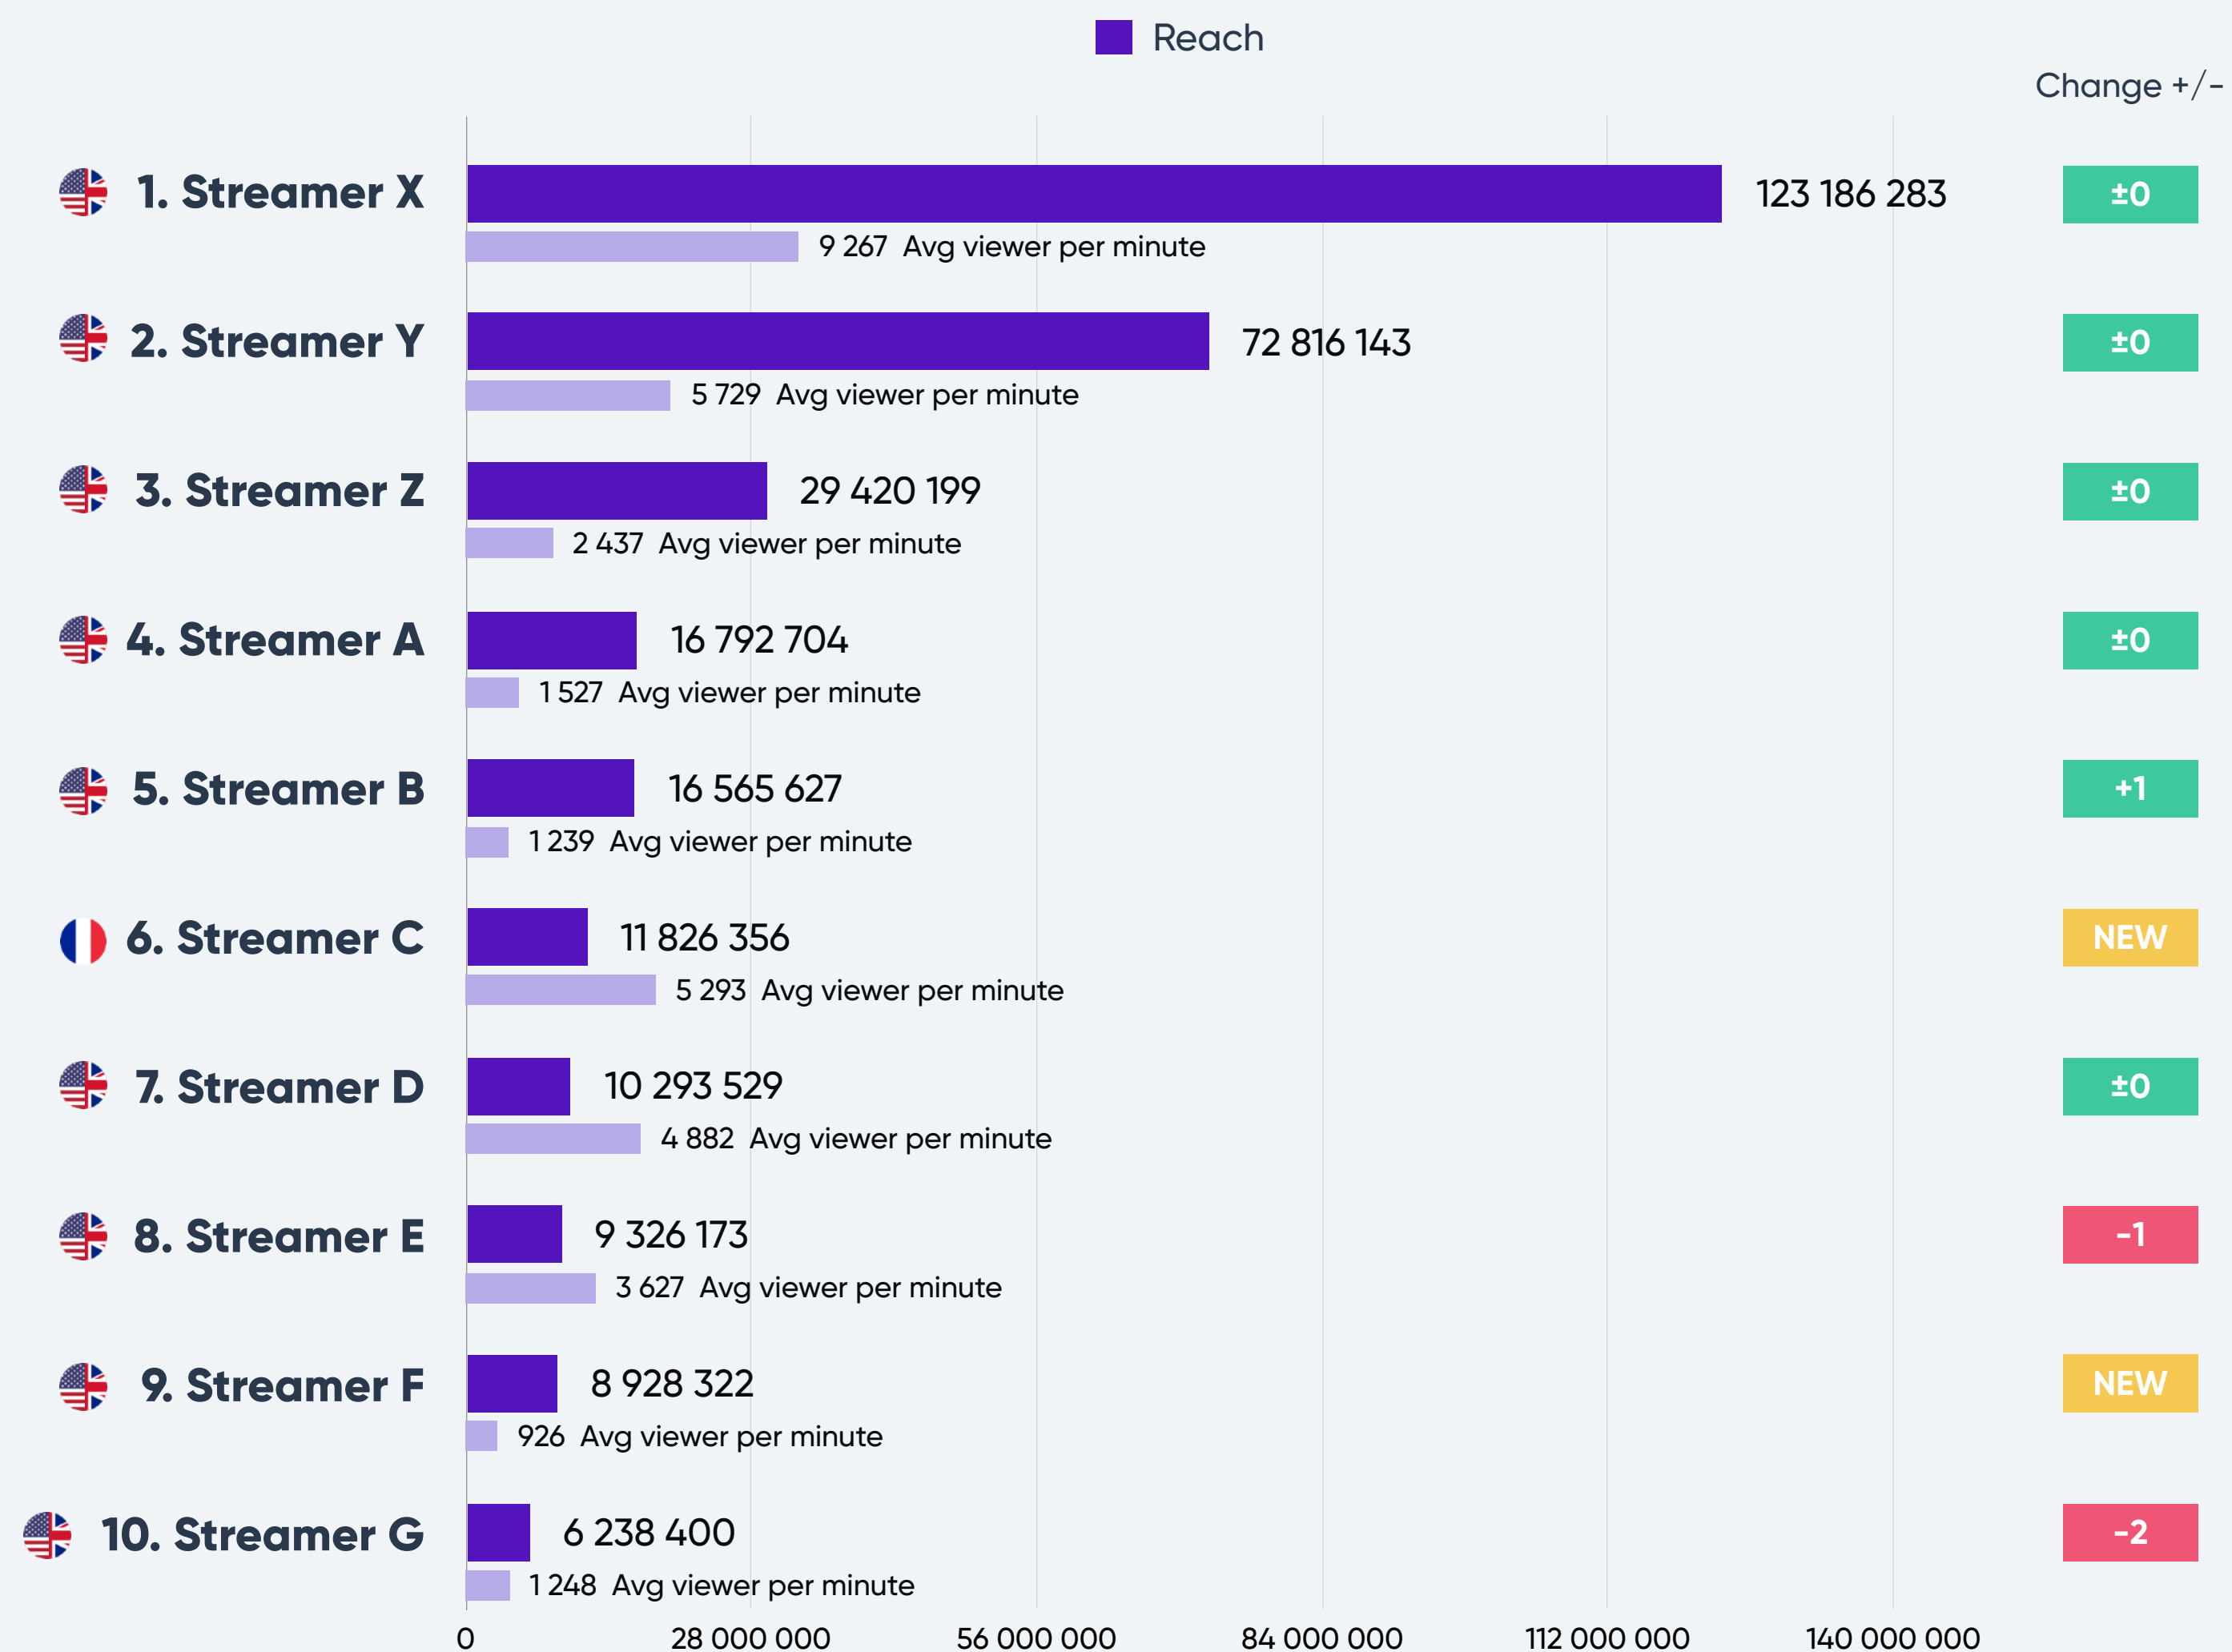

TOP 10 GAMES

AIRTIME

Top 10 games with the highest total airtime on Twitch in [MONTH/YEAR].

Game Airtime is measured on total streamed minutes a game has had during the period. The light purple bars shows the total number of unique streamers that has been tracked per game.

TOP 10 GAMES

Top 10 games from [PROVIDER] with the highest total airtime on Twitch in [MONTH/YEAR].

Game Airtime is measured on total streamed minutes a game has had during the period. The light purple bars shows the total number of unique streamers that has been tracked per game.

STREAMERS

TOP 10 STREAMERS

REACH

Top 10 streamers with the highest total reach on Twitch in [MONTH/YEAR].

Streamer Reach is measured on total viewer minutes a streamer has had during the period. The light purple bar shows the average viewers per minute.

TOP 10 STREAMERS

Top 10 streamers for [PROVIDER] with the highest total reach on Twitch in [MONTH/YEAR].

Streamer Reach is measured on total viewer minutes a streamer has had during the period. The light purple bar shows the average viewers per minute when playing games from [PROVIDER].