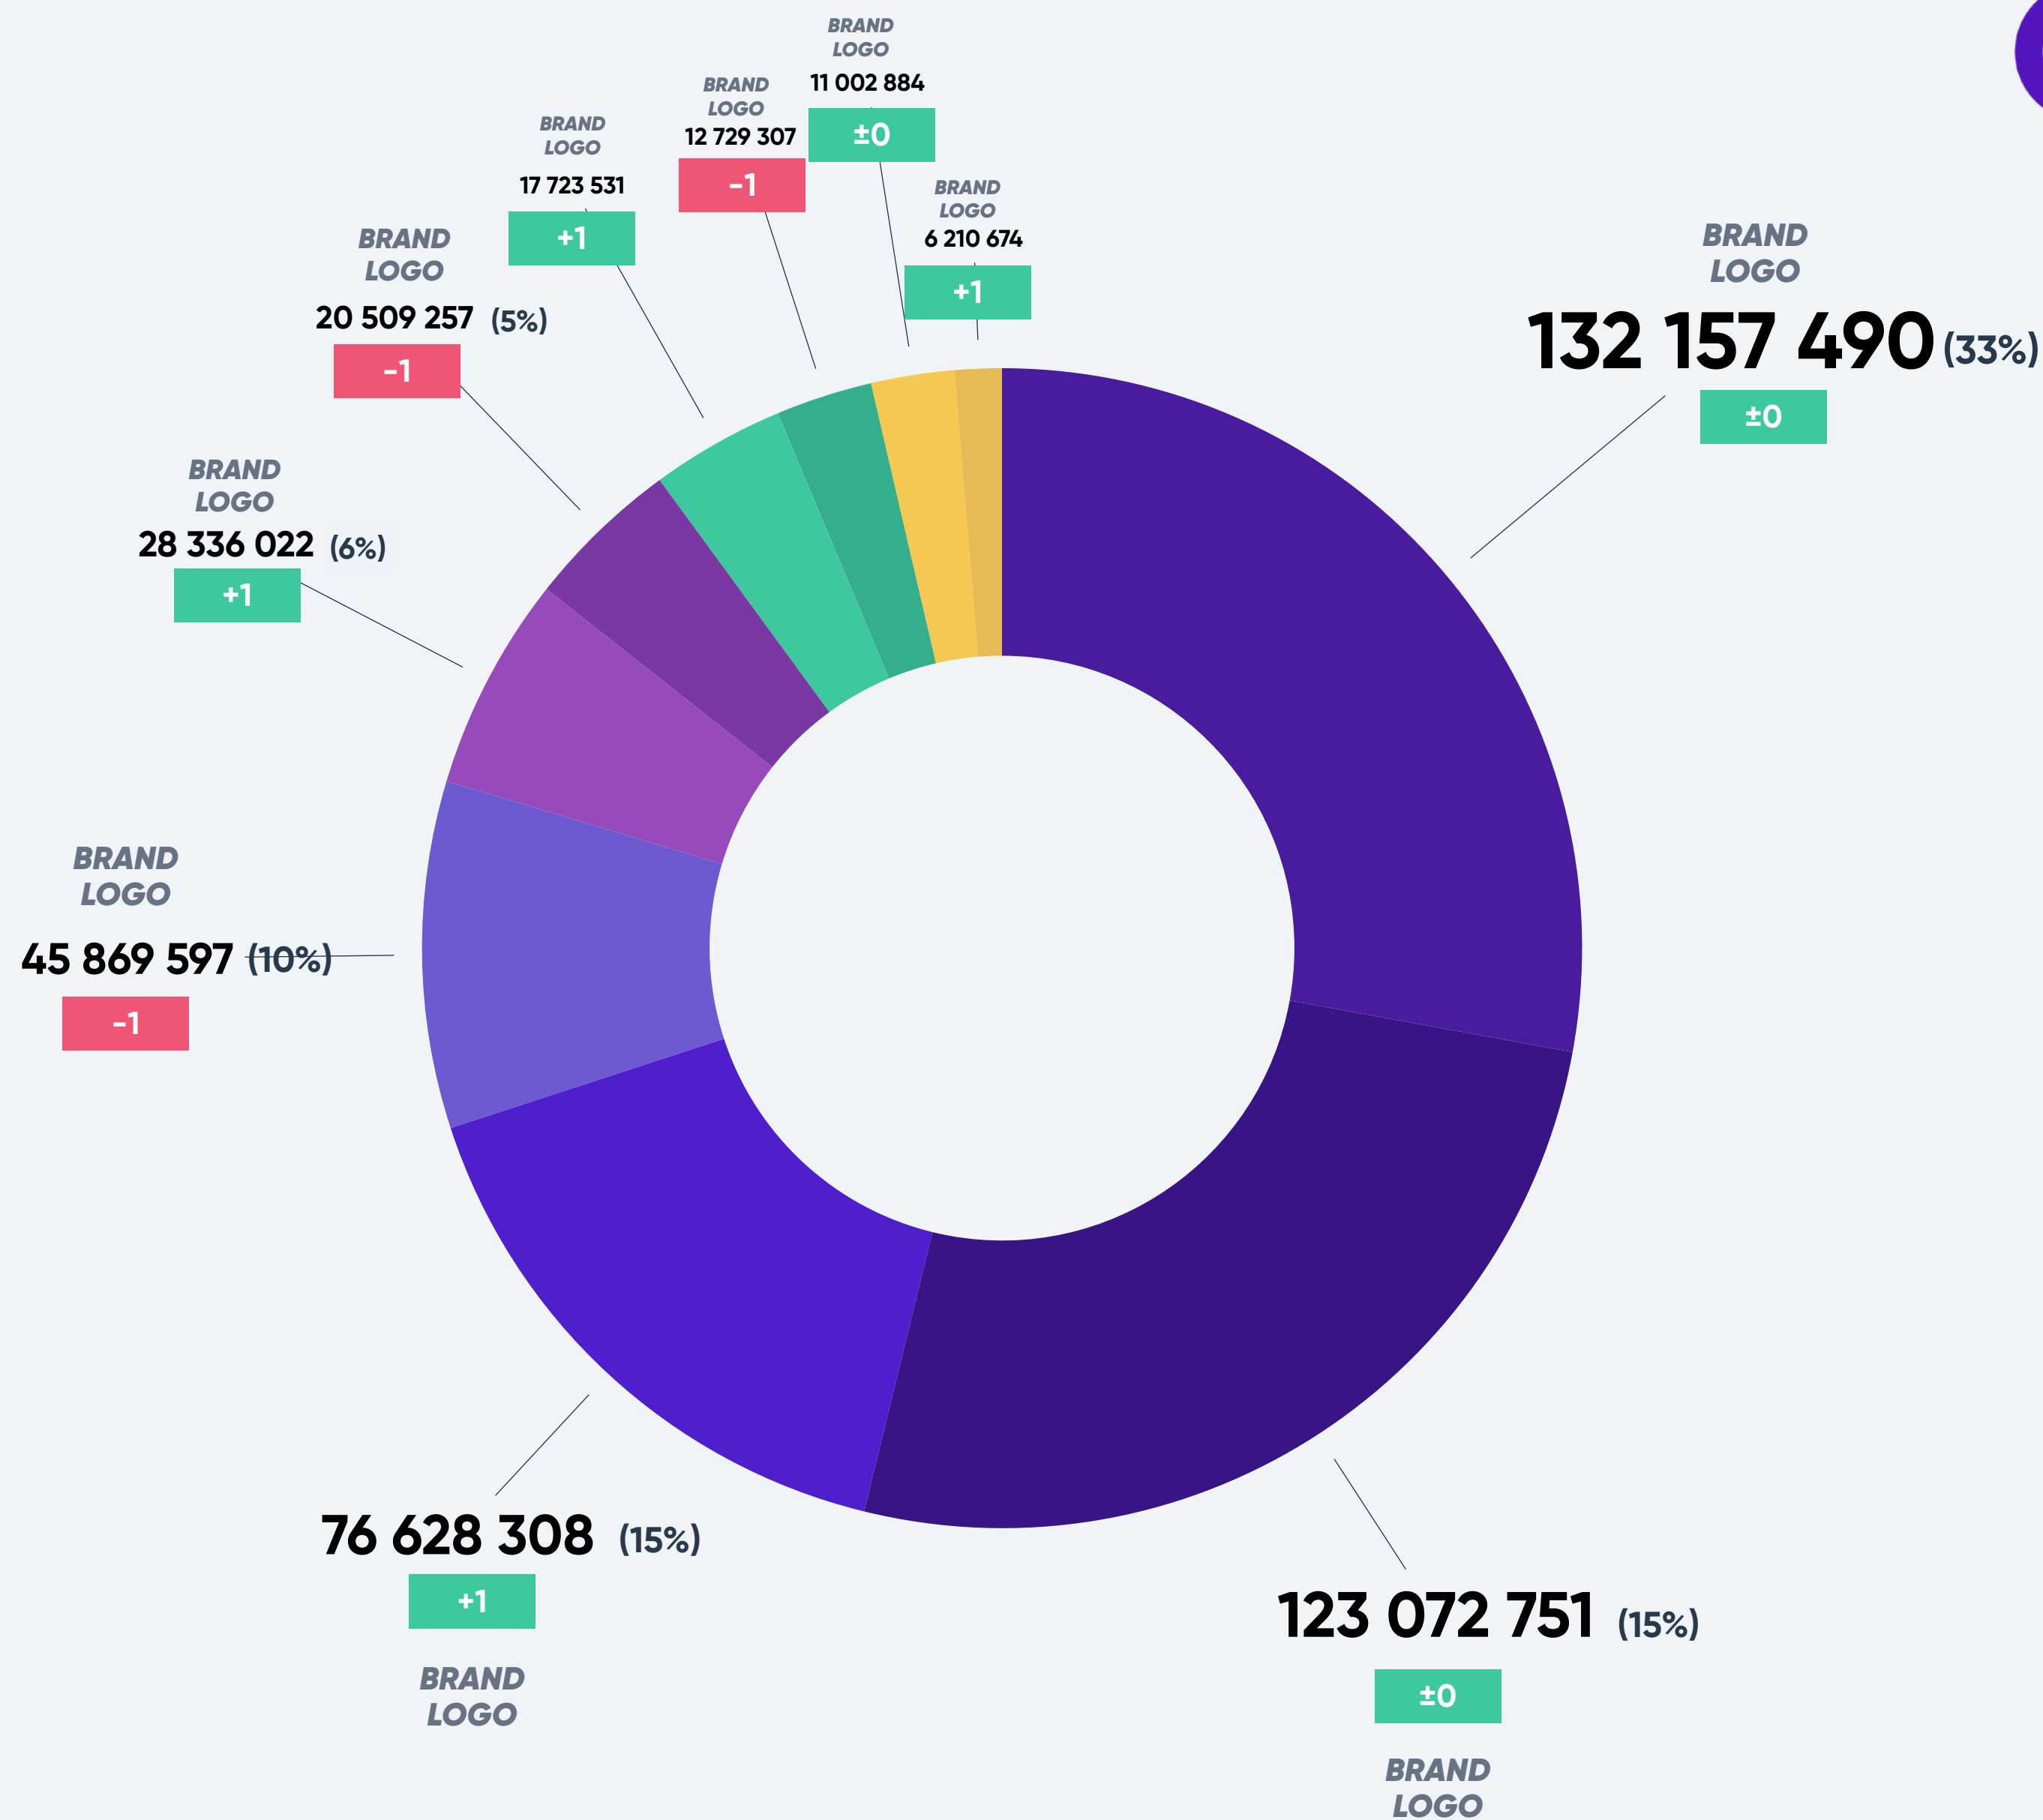

TOP 10 GAMES

Top 10 games from [PROVIDER] with the highest total airtime on Twitch in [MONTH/YEAR].

Game Airtime is measured on total streamed minutes a game has had during the period. The light purple bars shows the total number of unique streamers that has been tracked per game.

PROVIDERS

TOP 10 PROVIDERS

REACH

Top 10 providers with the highest total reach on Twitch in [MONTH/YEAR].

Provider Reach is measured on total viewer minutes based on all games from one provider.

The top 10 providers stands for **XX%** out of the total reach tracked by our AI.

TOP 10 PROVIDERS

AIRTIME

Top 10 providers with the highest total airtime on Twitch in [MONTH/YEAR].

Provider Airtime is measured on total streamed minutes based on all games from one provider.

The top 10 providers stand for **XX%** out of the total airtime tracked by our AI.

TOP 5-BY-5 PROVIDERS

REACH

Top 5-by-5 shows the total reach of the top 5 providers top 5 games on Twitch in [MONTH/YEAR]. The chart shows a comparison in actual reach between these five providers.

Provider Reach is measured on total viewer minutes.