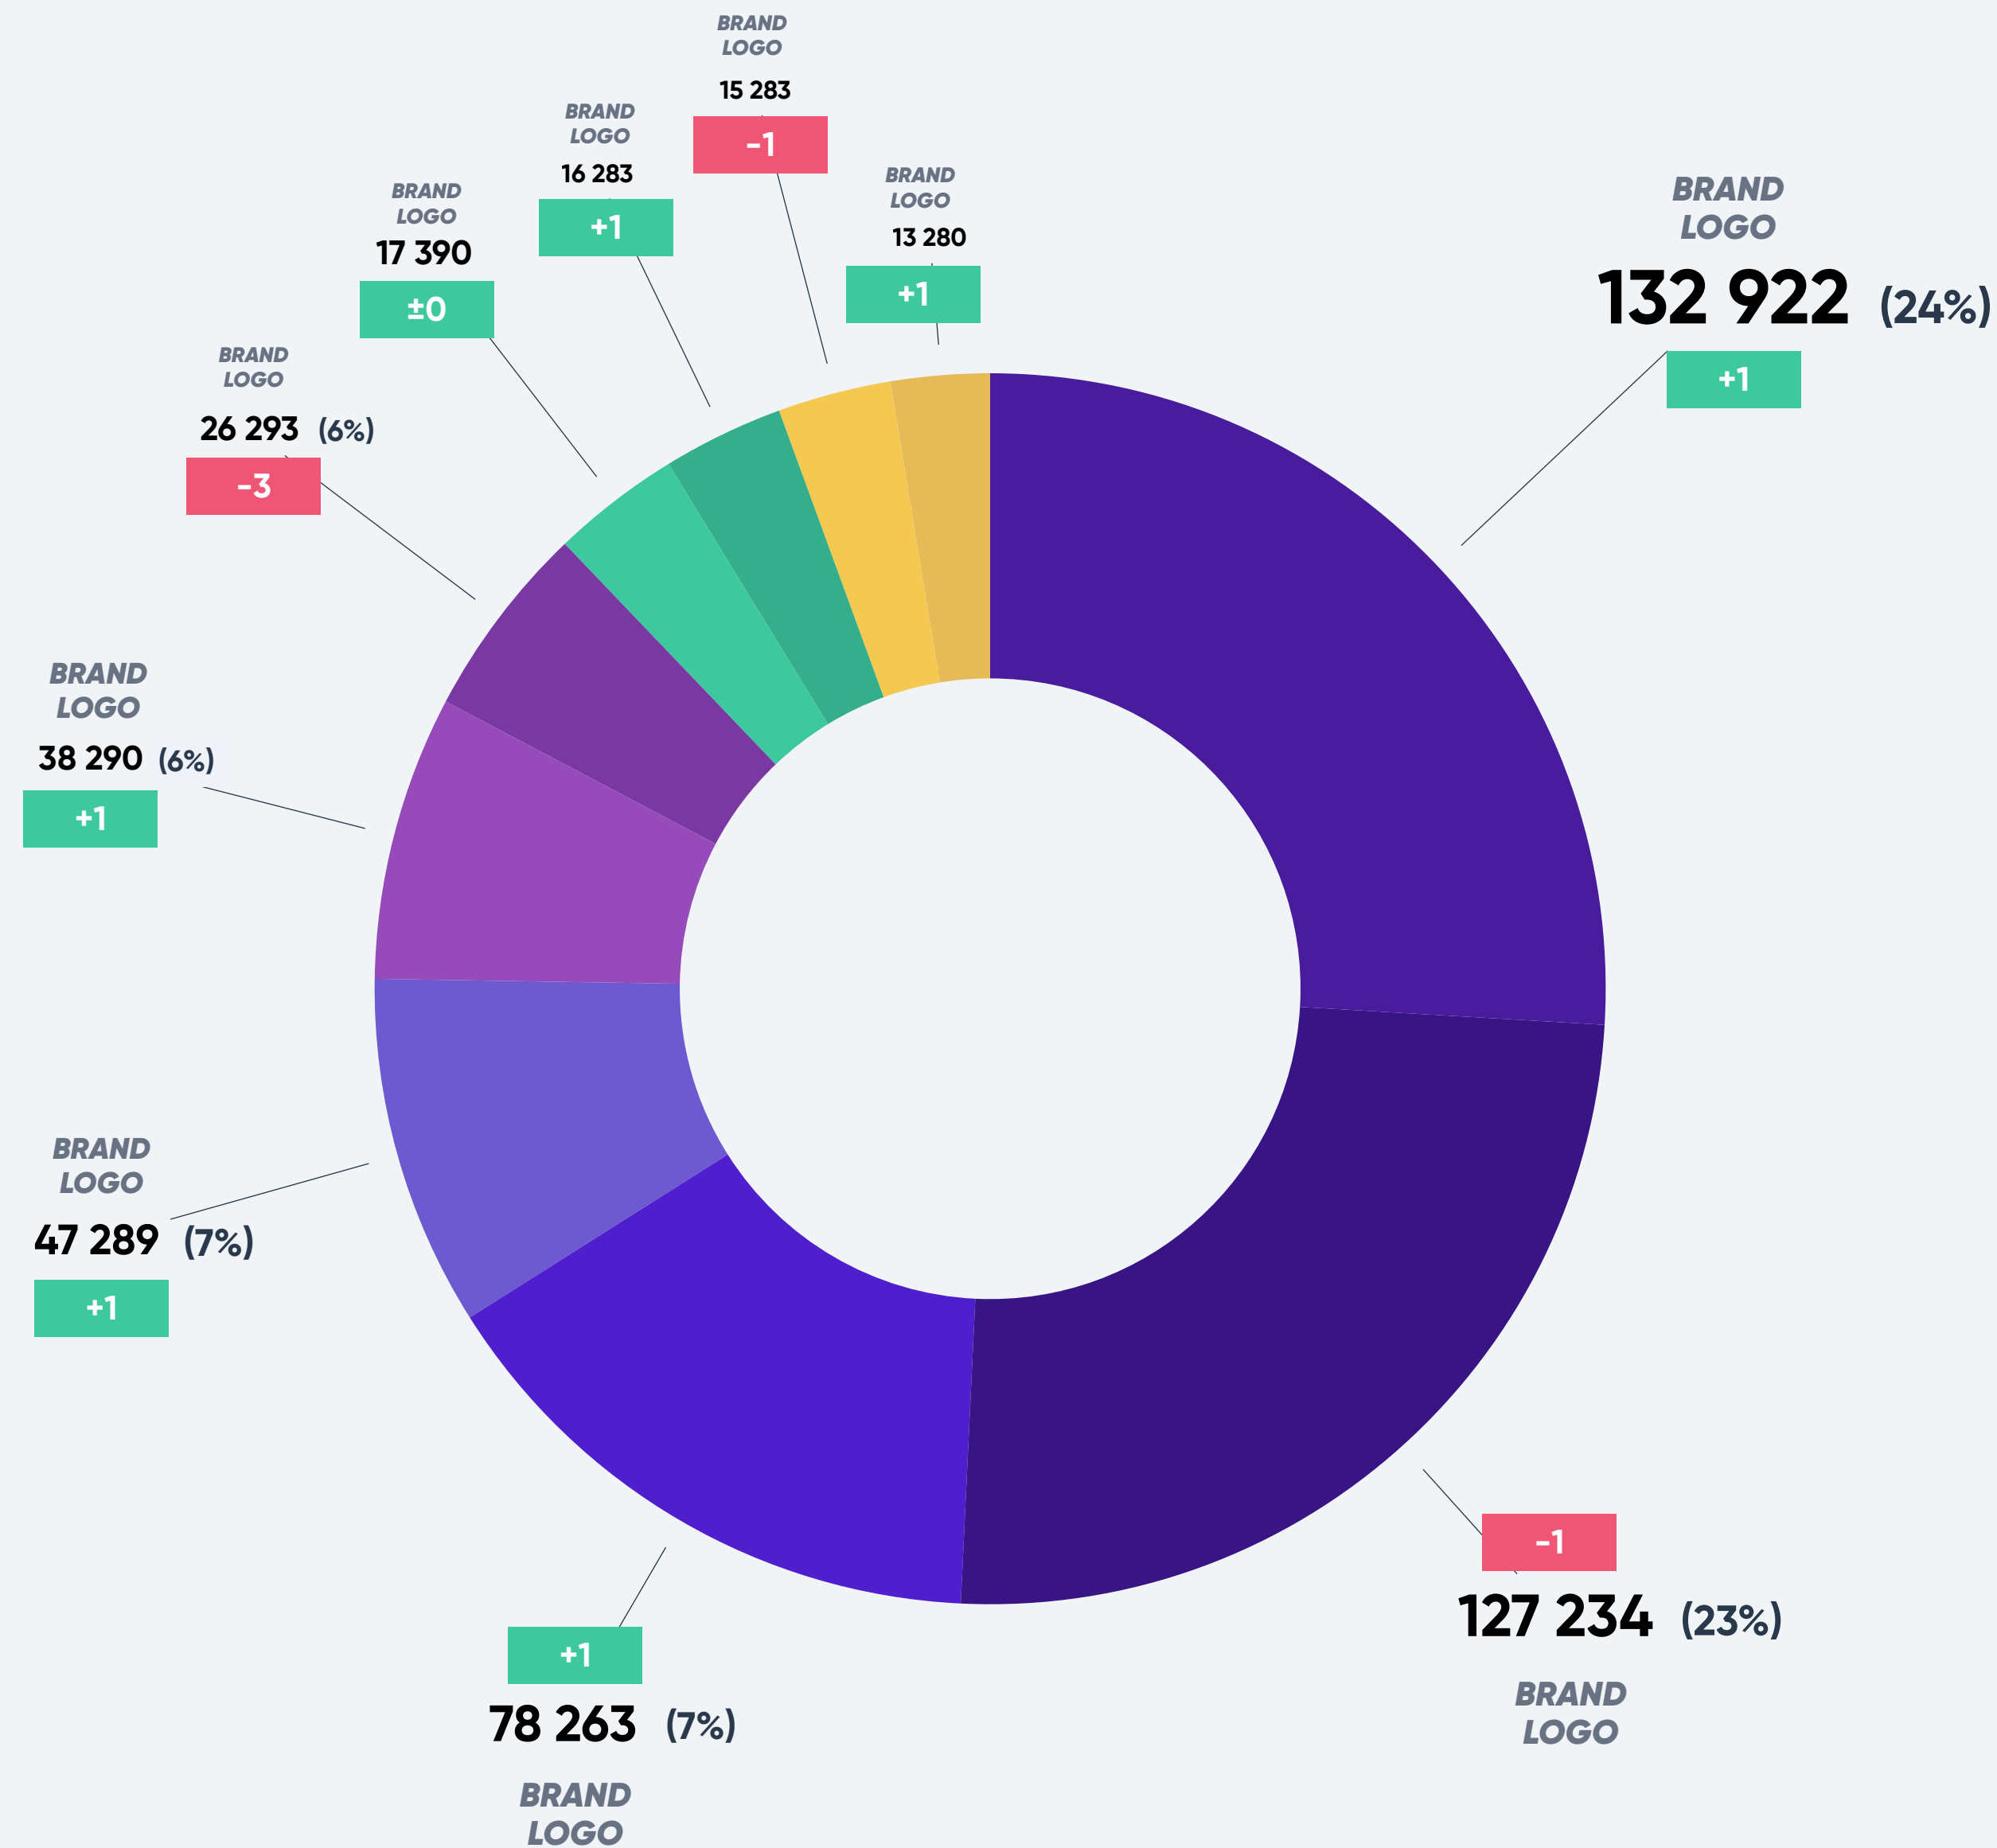

TOP 10 GAMES

AIRTIME

Top 10 games with the highest total airtime on Twitch in [MONTH/YEAR].

Game Airtime is measured on total streamed minutes a game has had during the period. The light purple bars shows the total number of unique streamers that has been tracked per game.

PROVIDERS

TOP 10 PROVIDERS

REACH

Top 10 providers with the highest total reach on Twitch in [MONTH/YEAR].

Provider Reach is measured on total viewer minutes based on all games from one provider.

The top 10 providers stands for **XX%** out of the total reach tracked by our AI.

TOP 10 PROVIDERS

AIRTIME

Top 10 providers with the highest total airtime on Twitch in [MONTH/YEAR].

Provider Airtime is measured on total streamed minutes based on all games from one provider.

The top 10 providers stand for **XX%** out of the total airtime tracked by our AI.

TOP 5-BY-5 PROVIDERS

REACH

Top 5-by-5 shows the total reach of the top 5 providers top 5 games on Twitch in [MONTH/YEAR]. The chart shows a comparison in actual reach between these five providers.

Provider Reach is measured on total viewer minutes.