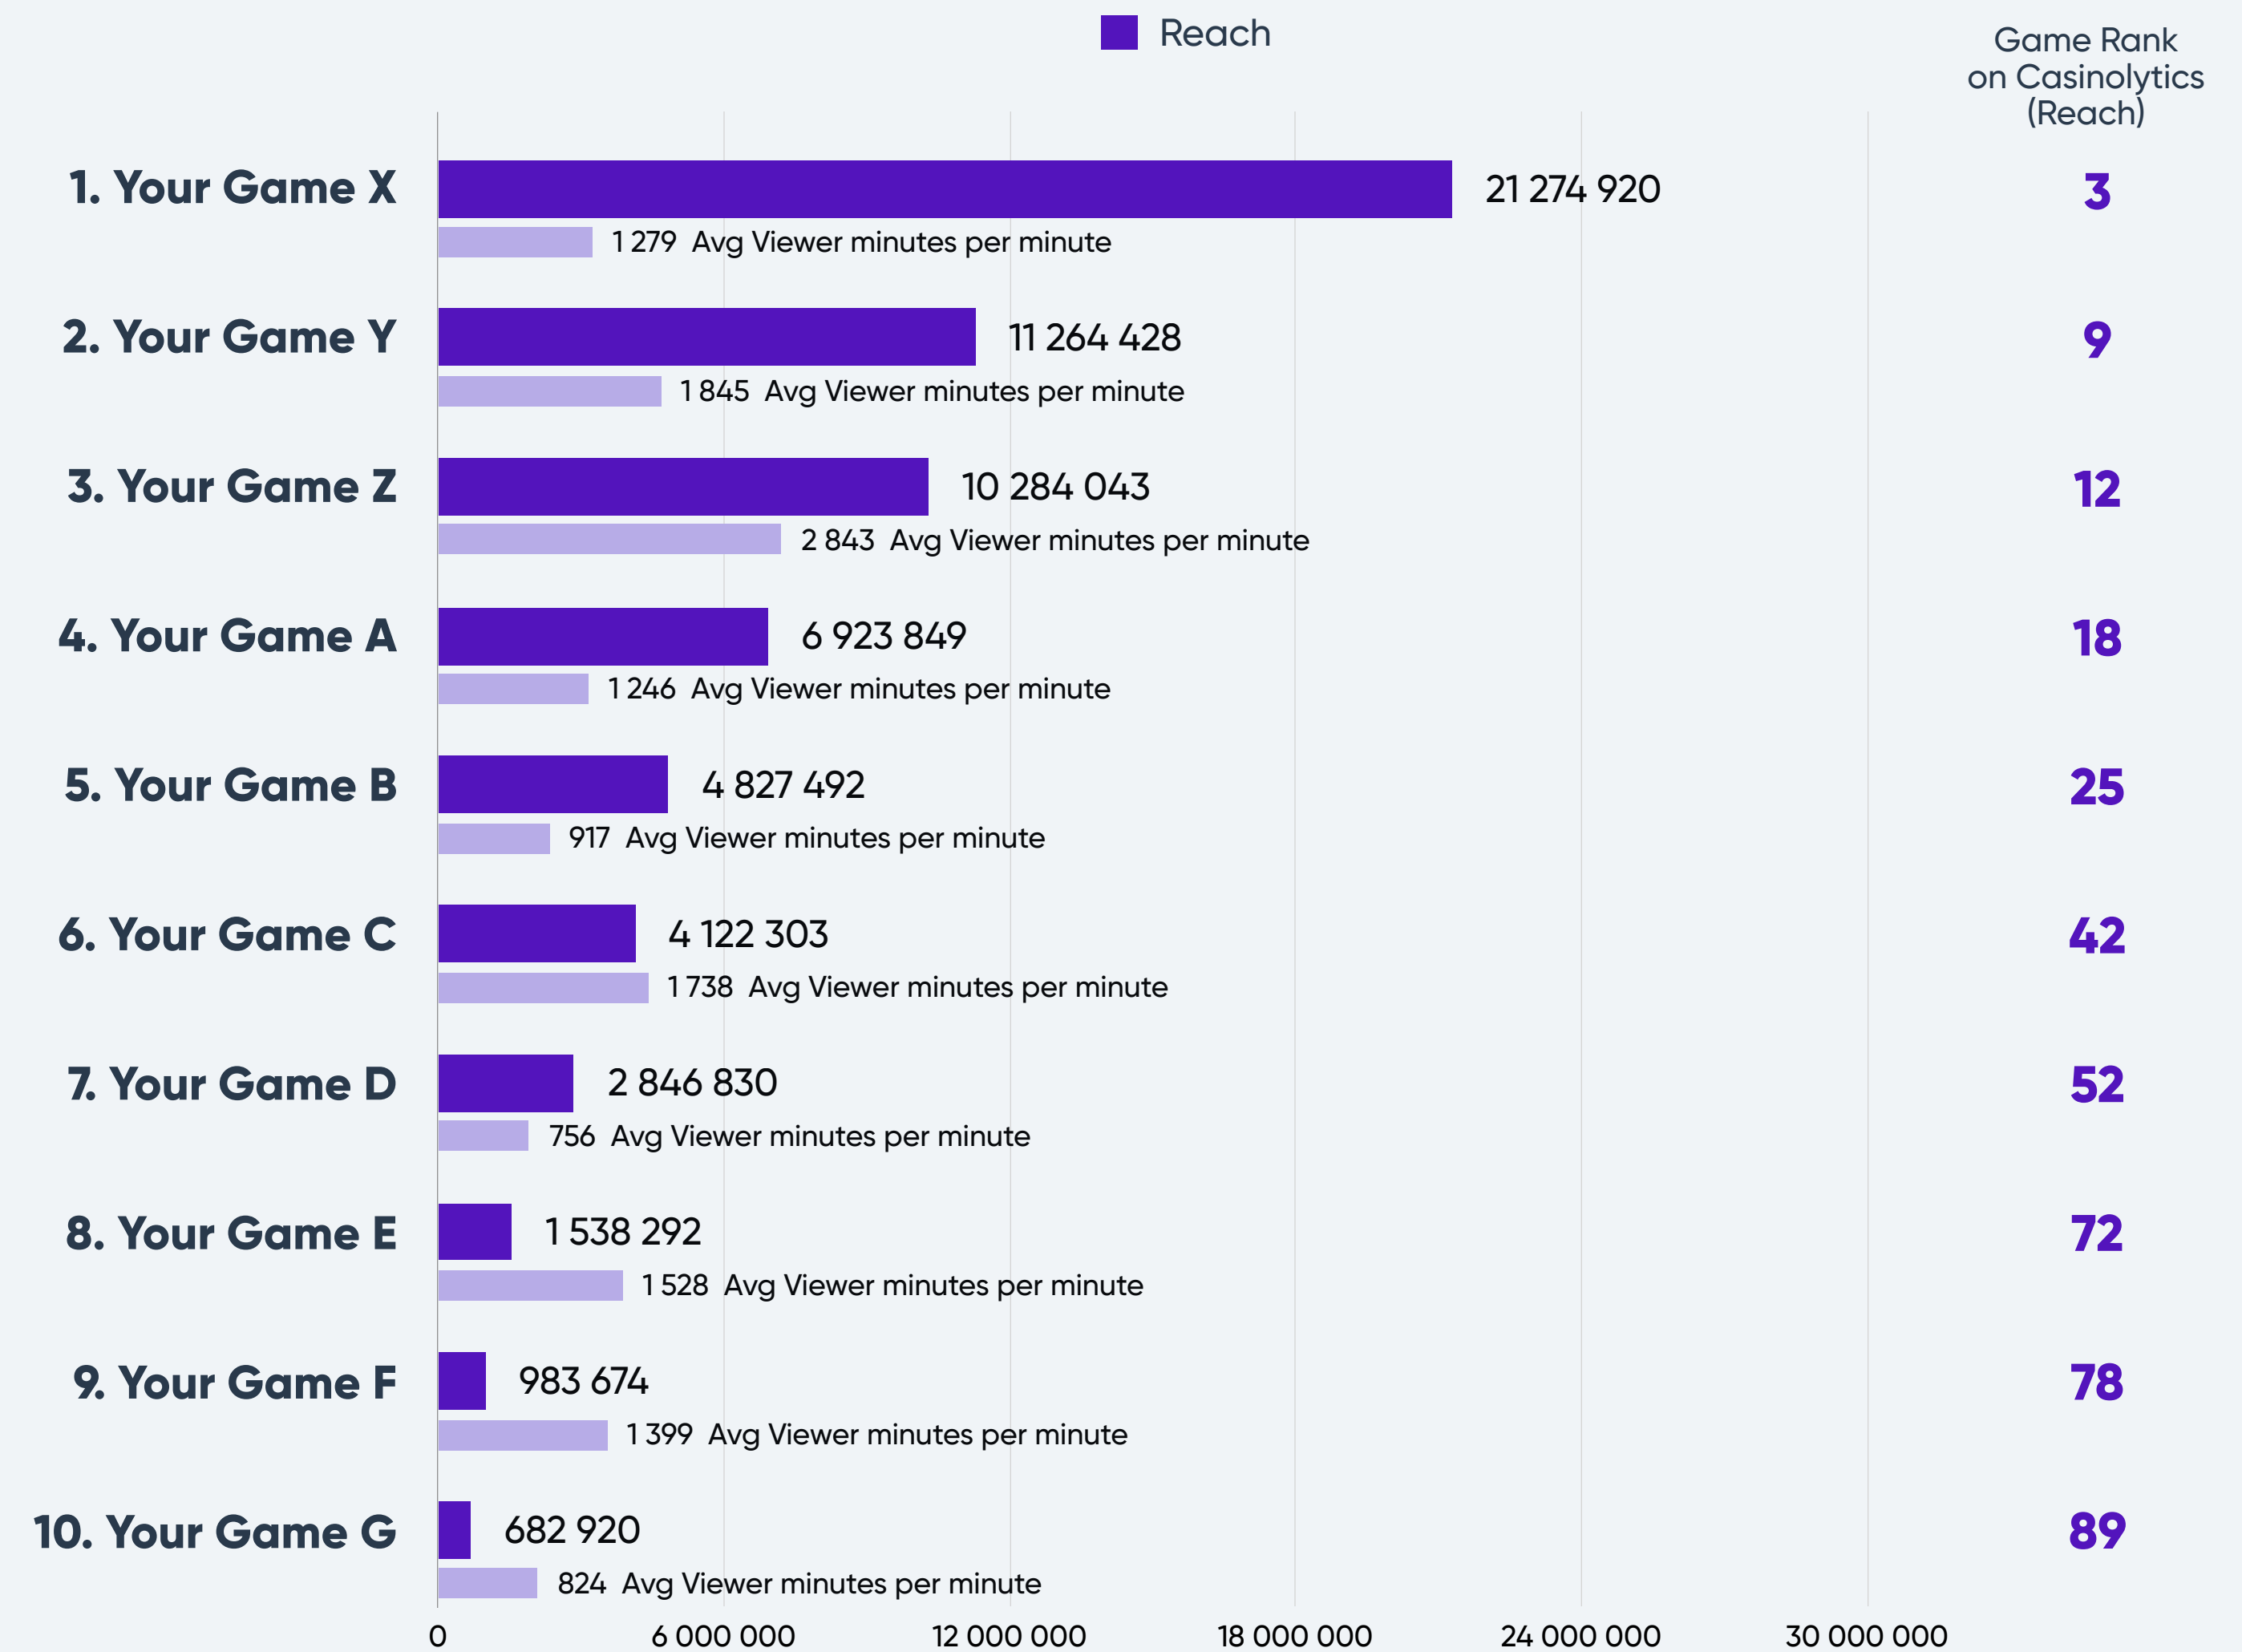

MONTH / YEAR

Metrics on right side shows data on all streamed casino games on Twitch from [PROVIDER] tracked by our AI in [MONTH/YEAR].

Reach is measured on total viewer minutes all games have had during the period.

STREAMERS

265

GAMES

TOP 10 GAMES

REACH

Top 10 games with the highest total reach on Twitch in [MONTH/YEAR].

Game Reach is measured on total viewer minutes a game has had during the period. The light purple bars shows the average viewers per minute.

TOP 10 GAMES

Top 10 games from [PROVIDER] with the highest total reach on Twitch in [MONTH/YEAR].

Game Reach is measured on total viewer minutes a game has had during the period. The light purple bars indicates the average viewers per minute.

TOP 10 GAMES

AIRTIME

Top 10 games with the highest total airtime on Twitch in [MONTH/YEAR].

Game Airtime is measured on total streamed minutes a game has had during the period. The light purple bars shows the total number of unique streamers that has been tracked per game.