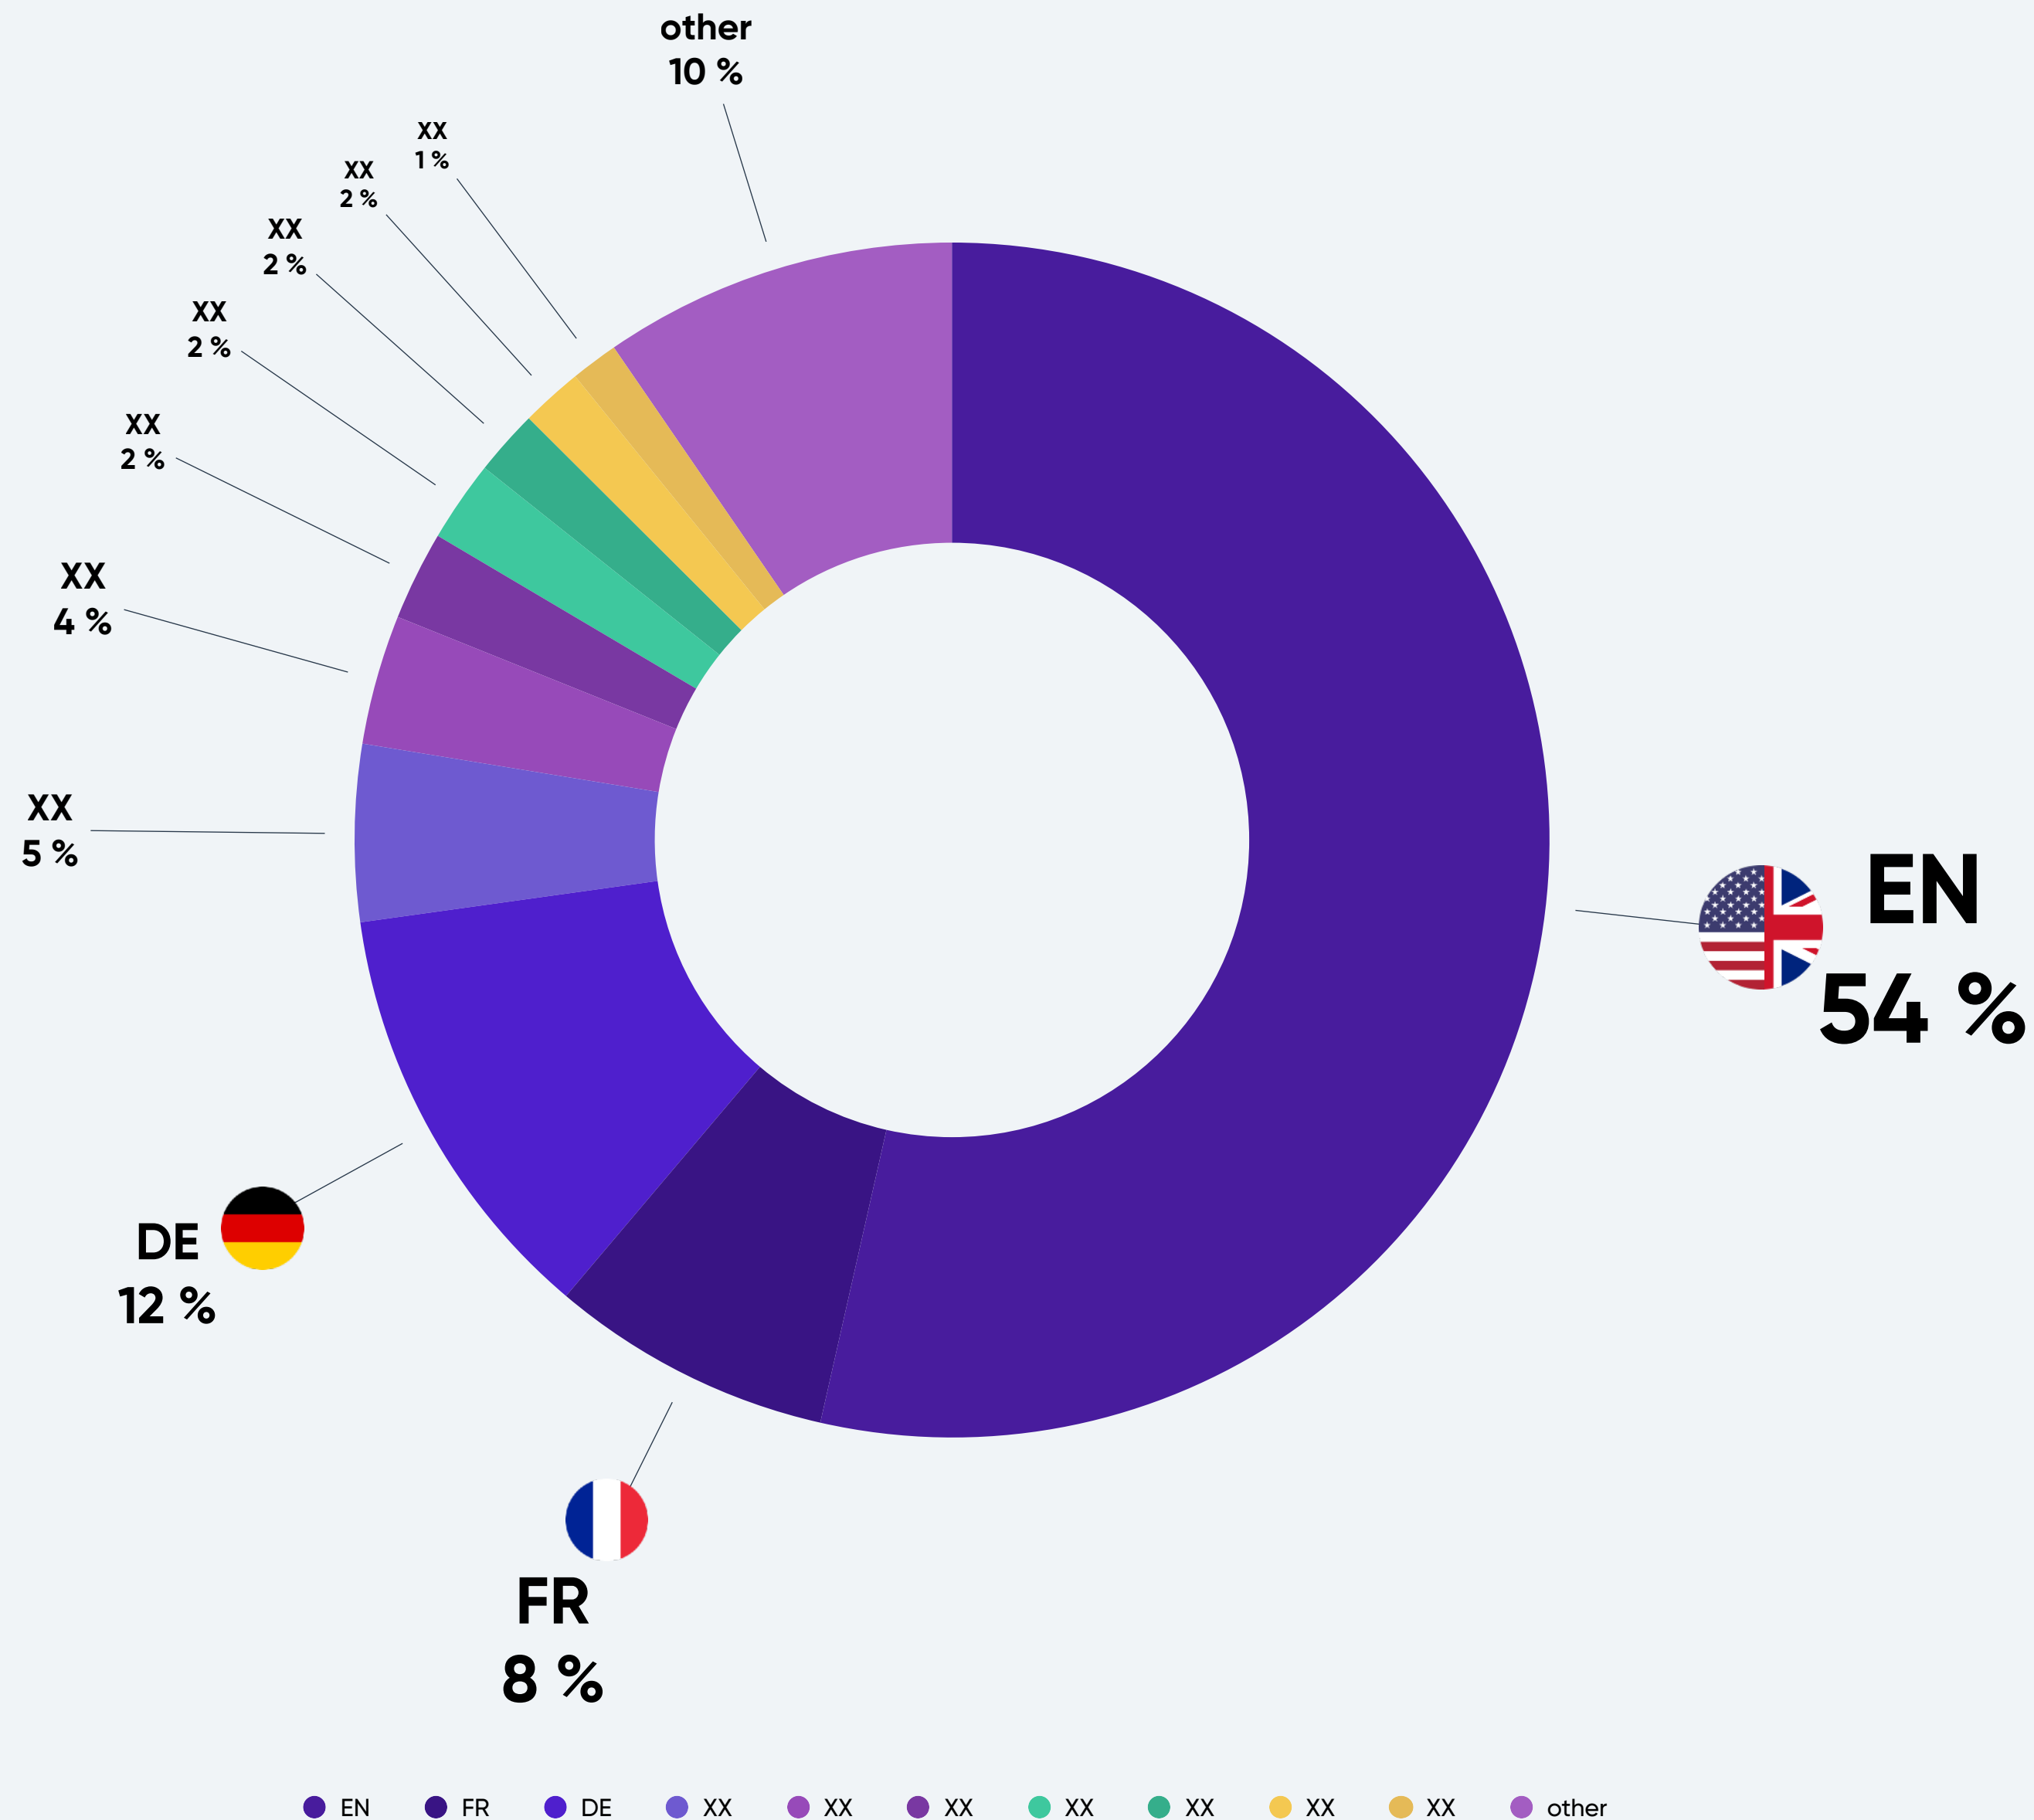

TOP 10 LANGUAGES

REACH

YOUR BRAND LOGO

Top 10 streamed languages for [PROVIDER] with the highest total reach in percent on Twitch in [MONTH/YEAR].

Language Reach is measured on total viewer minutes per language when a game has been tracked. ISO 639-1 standard is used to define language codes shown in the chart.

TOP 10 LANGUAGES

AIRTIME

Top 10 streamed languages with the highest total airtime in percent on Twitch in [MONTH/YEAR].

Language Airtime is measured on total streamed minutes per language when a game have been tracked. ISO 639-1 standard is used to define language codes shown in the chart.

TOP 10 LANGUAGES

AIRTIME

Top 10 streamed languages for [PROVIDER] with the highest total airtime in percent on Twitch in [MONTH/YEAR].

Language Airtime is measured on total streamed minutes per language when a game have been tracked. ISO 639-1 standard is used to define language codes shown in the chart.