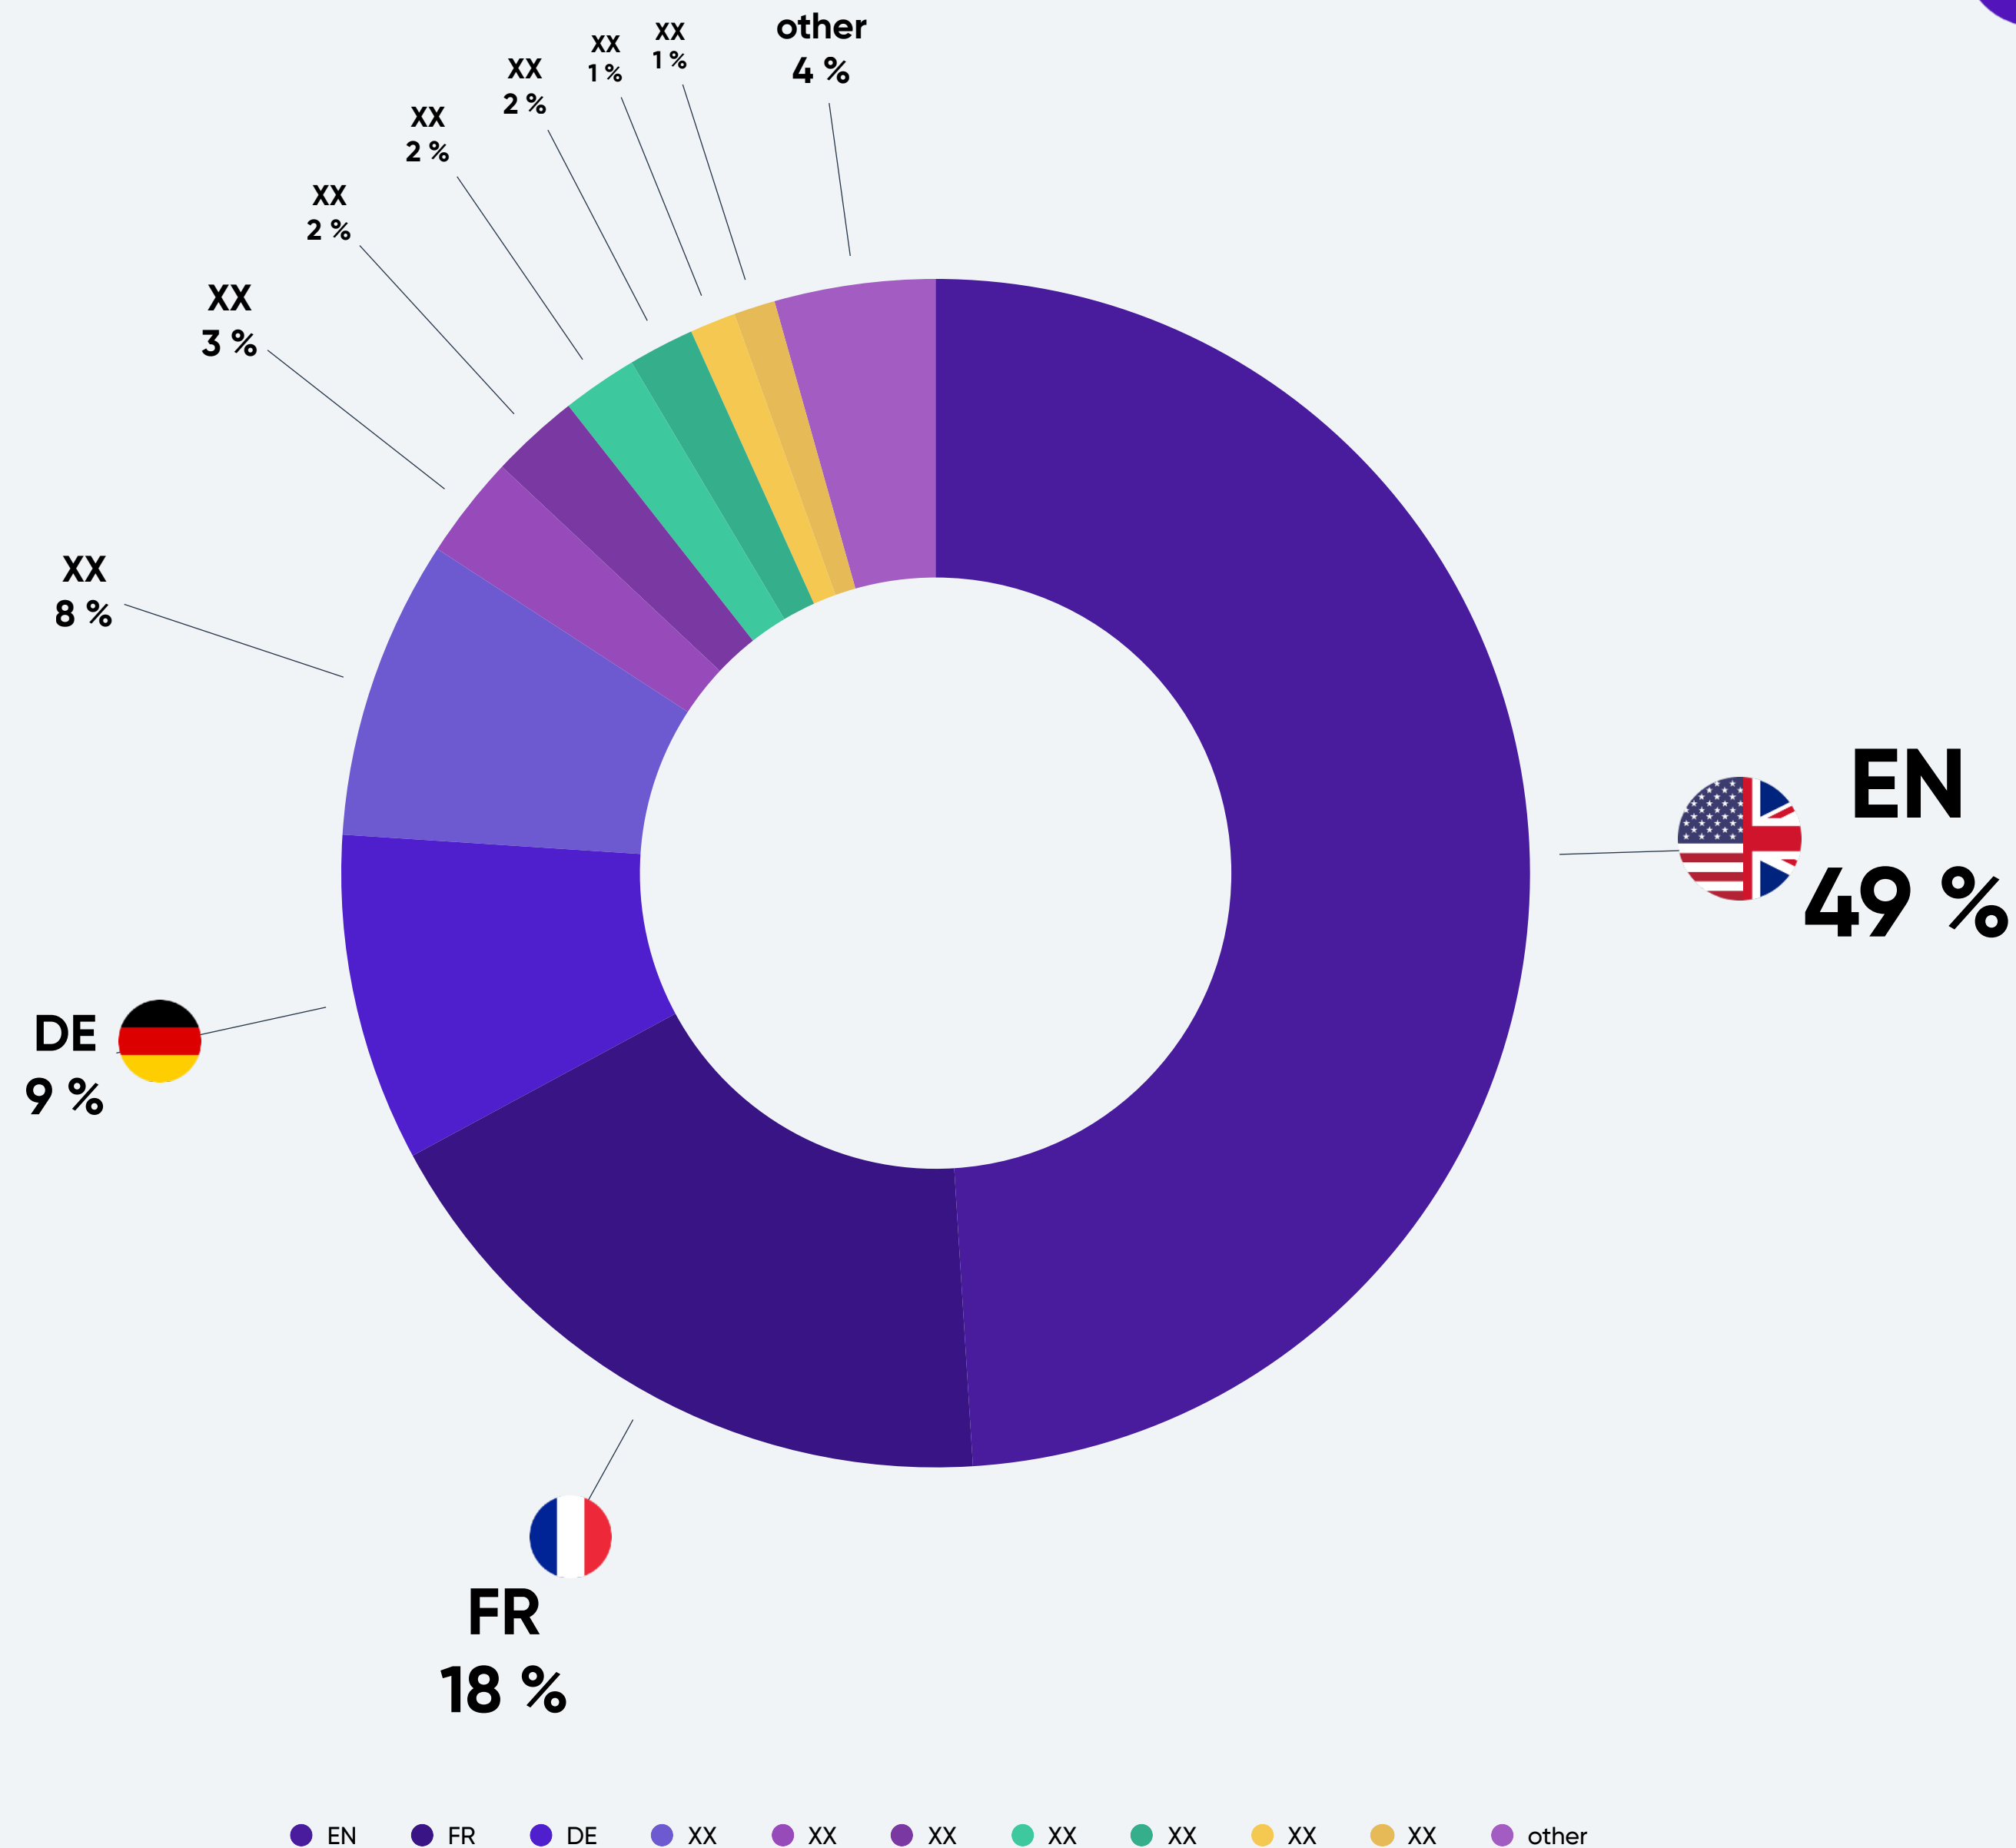

TOP 10 LANGUAGES

AIRTIME

Top 10 streamed languages with the highest total airtime in percent on Twitch in [MONTH/YEAR].

Language Airtime is measured on total streamed minutes per language when a game have been tracked. ISO 639-1 standard is used to define language codes shown in the chart.