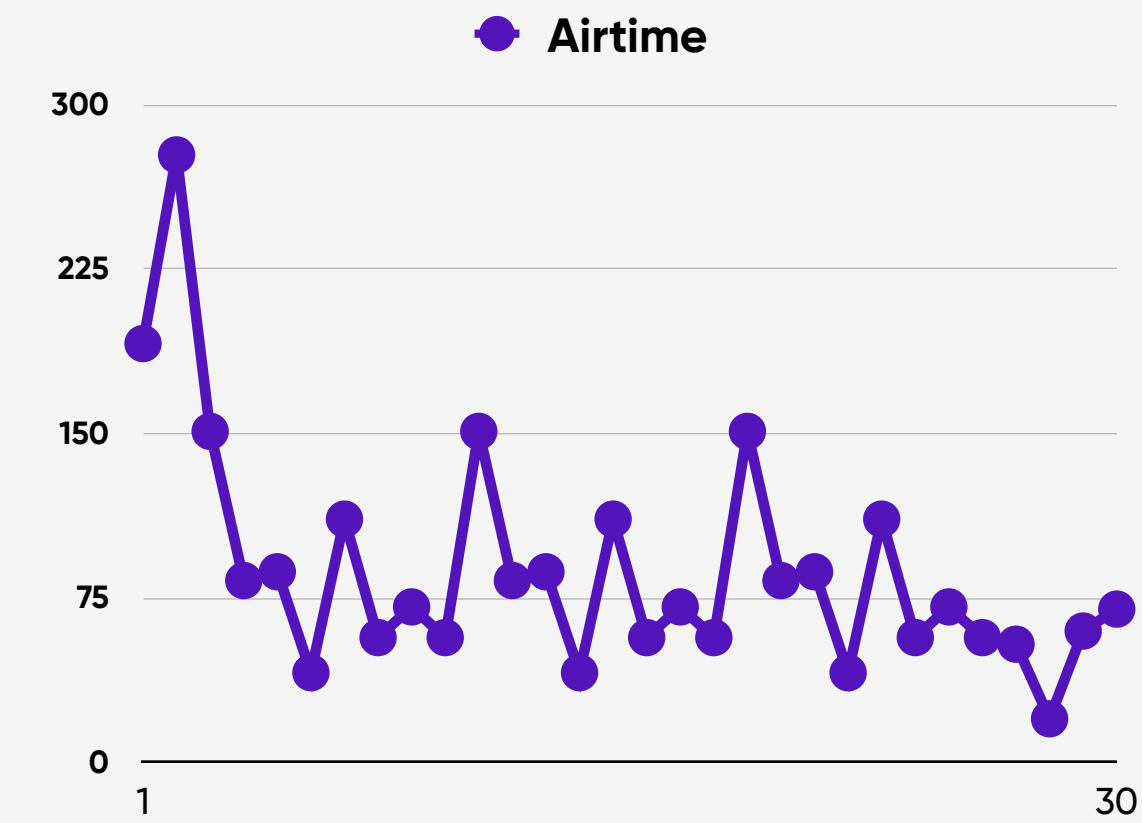

PEAK VIEWERS

21.7_K

RANK

2/24

PERFORMANCE SUMMARY

Daily data on [Game X] on Twitch tracked by our AI during its first 30 days, from [Day/Month] to [Day/Month].

DAILY GAME PERFORMANCE

GAME LOGO

REACH

Showing daily tracked Reach on [Game name] on Twitch from [Day/Month] to [Day/Month].

The light purple bar shows your previous game release in comparison.

GAME LOGO

AIRTIME

Showing daily tracked Airtime on [Game name] on Twitch from [Day/Month] to [Day/Month].

The light purple bar shows your previous game release in comparison.

GAME LOGO

STREAMERS

Showing daily tracked Streamers on [Game name] on Twitch from [Day/Month] to [Day/Month].

The light purple bar shows your previous game release in comparison.

GAME LOGO

AVERAGE VIEWERS

Showing daily average viewership per minute on [Game name] on Twitch from [Day/Month] to [Day/Month].

The light purple bar shows your previous game release in comparison.

GAME LOGO