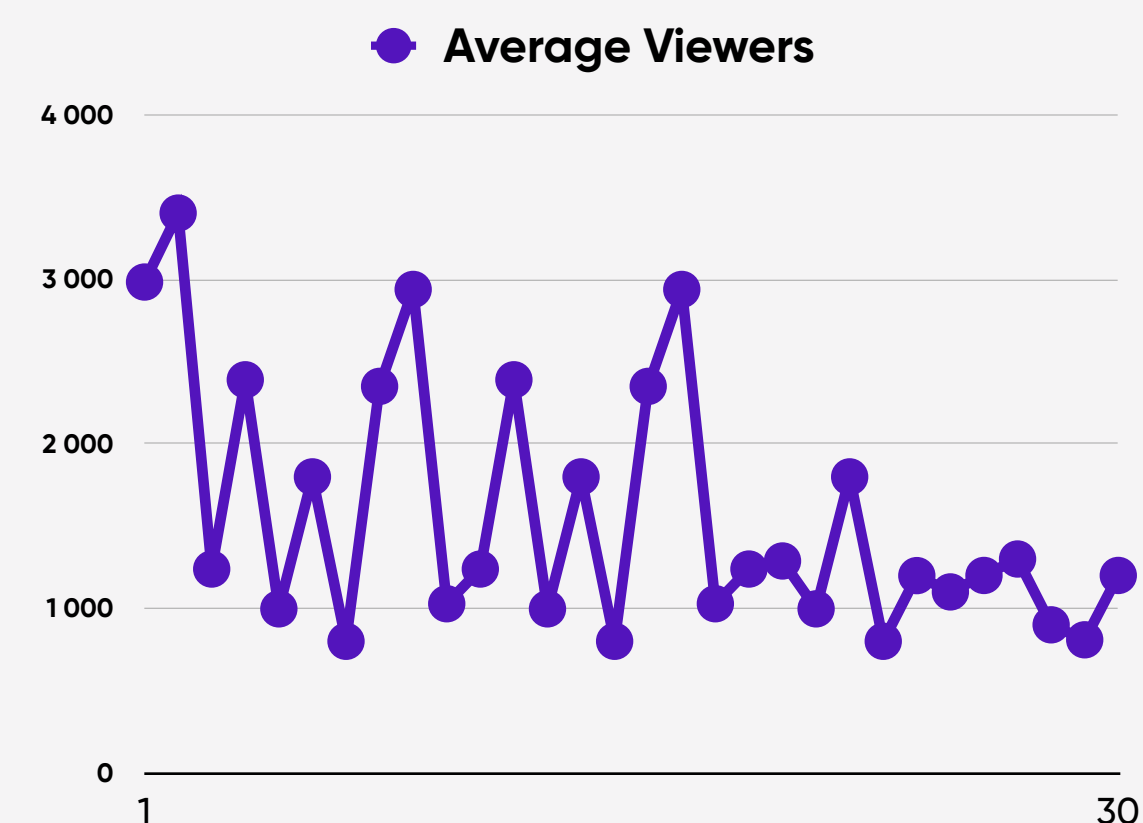

PEAK VIEWERS

21.7_K

RANK

2/24

PERFORMANCE SUMMARY

Daily data on [Game X] on Twitch tracked by our AI during its first 30 days, from [Day/Month] to [Day/Month].

DAILY GAME PERFORMANCE

GAME LOGO

REACH

Showing daily tracked Reach on [Game name] on Twitch from [Day/Month] to [Day/Month].

The light purple bar shows your previous game release in comparison.

GAME LOGO

AIRTIME

Showing daily tracked Airtime on [Game name] on Twitch from [Day/Month] to [Day/Month].

The light purple bar shows your previous game release in comparison.

GAME LOGO

STREAMERS

Showing daily tracked Streamers on [Game name] on Twitch from [Day/Month] to [Day/Month].

The light purple bar shows your previous game release in comparison.

GAME LOGO

AVERAGE VIEWERS

Showing daily average viewership per minute on [Game name] on Twitch from [Day/Month] to [Day/Month].

The light purple bar shows your previous game release in comparison.

GAME LOGO