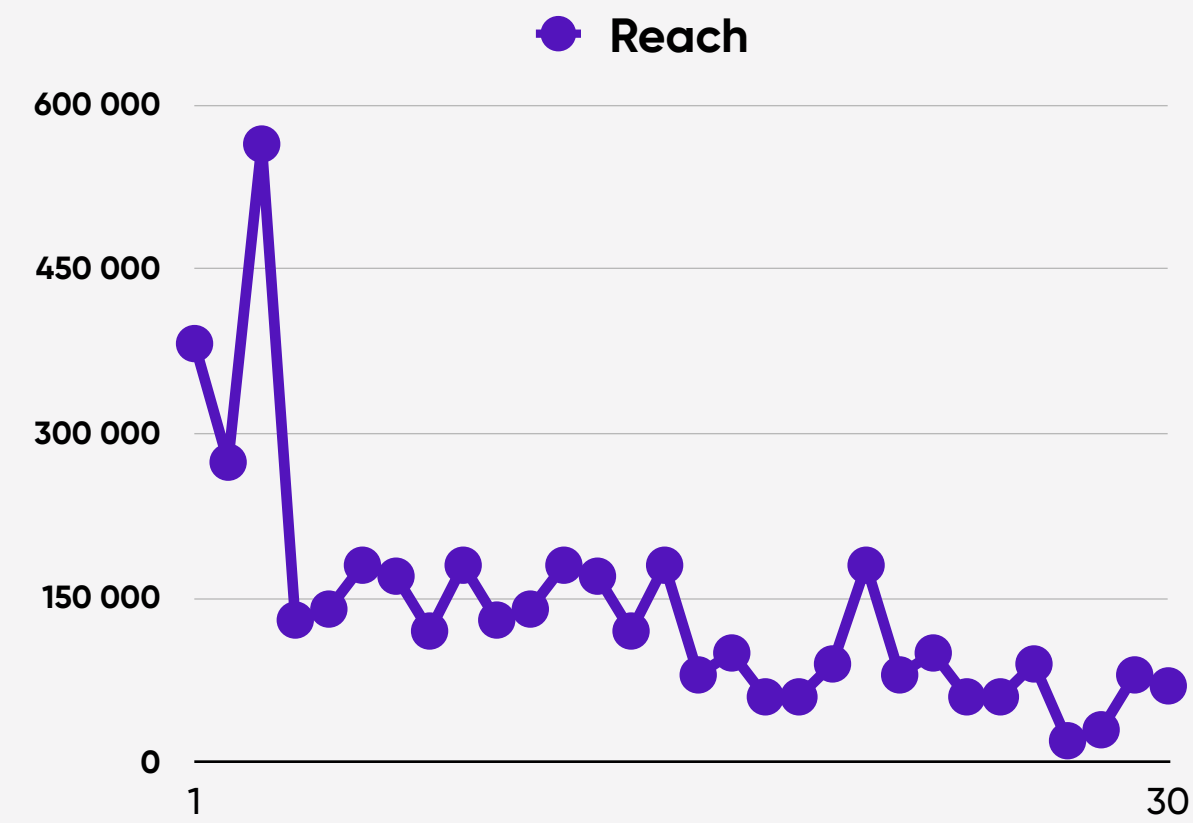

PEAK VIEWERS

21.7_K

RANK

2/24

PERFORMANCE SUMMARY

Daily data on [Game X] on Twitch tracked by our AI during its first 30 days, from [Day/Month] to [Day/Month].

DAILY GAME PERFORMANCE

GAME LOGO

REACH

Showing daily tracked Reach on [Game name] on Twitch from [Day/Month] to [Day/Month].

The light purple bar shows your previous game release in comparison.

GAME LOGO

AIRTIME

Showing daily tracked Airtime on [Game name] on Twitch from [Day/Month] to [Day/Month].

The light purple bar shows your previous game release in comparison.

GAME LOGO

STREAMERS

Showing daily tracked Streamers on [Game name] on Twitch from [Day/Month] to [Day/Month].

The light purple bar shows your previous game release in comparison.

GAME LOGO

AVERAGE VIEWERS

Showing daily average viewership per minute on [Game name] on Twitch from [Day/Month] to [Day/Month].

The light purple bar shows your previous game release in comparison.

GAME LOGO