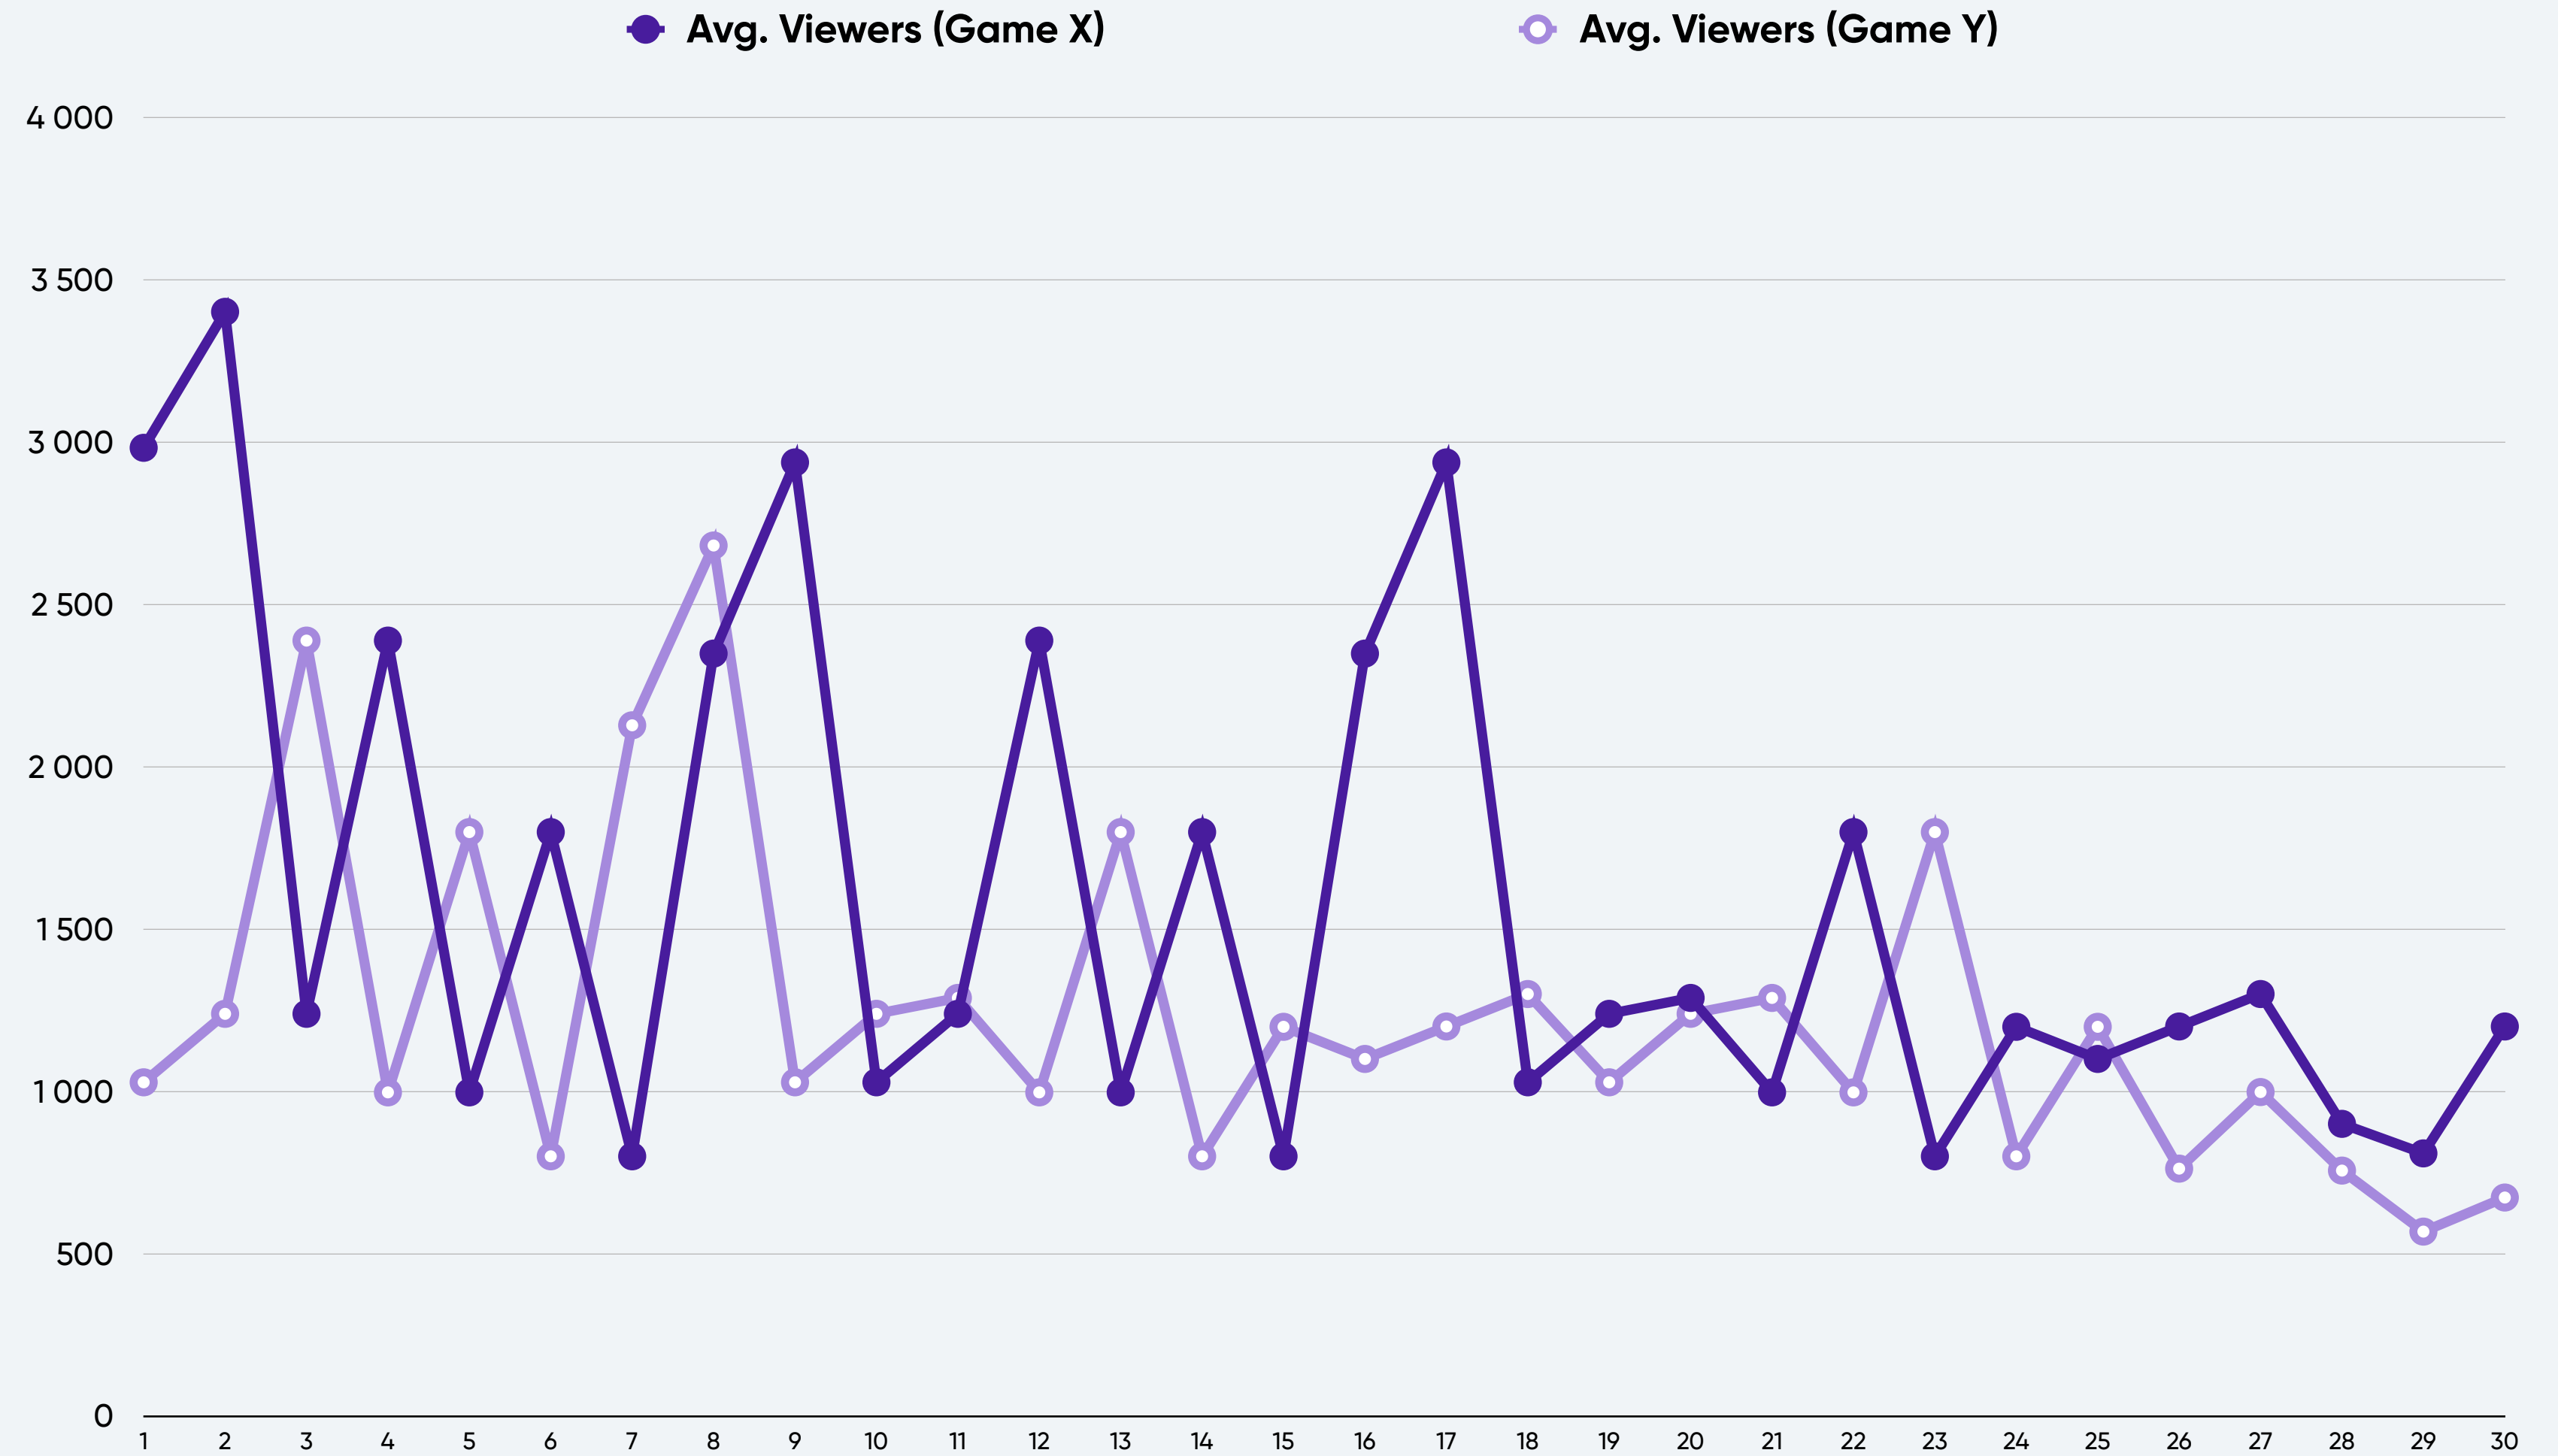

REACH

Showing daily tracked Reach on [Game name] on Twitch from [Day/Month] to [Day/Month].

The light purple bar shows your previous game release in comparison.

GAME LOGO

AIRTIME

Showing daily tracked Airtime on [Game name] on Twitch from [Day/Month] to [Day/Month].

The light purple bar shows your previous game release in comparison.

GAME LOGO

STREAMERS

Showing daily tracked Streamers on [Game name] on Twitch from [Day/Month] to [Day/Month].

The light purple bar shows your previous game release in comparison.

GAME LOGO

AVERAGE VIEWERS

Showing daily average viewership per minute on [Game name] on Twitch from [Day/Month] to [Day/Month].

The light purple bar shows your previous game release in comparison.

GAME LOGO

PEAK VIEWERS

Showing the highest viewership on a single channel on [Game name] on Twitch from [Day/Month] to [Day/Month].

The light purple bar shows your previous game release in comparison.

STREAMERS PERFORMANCE