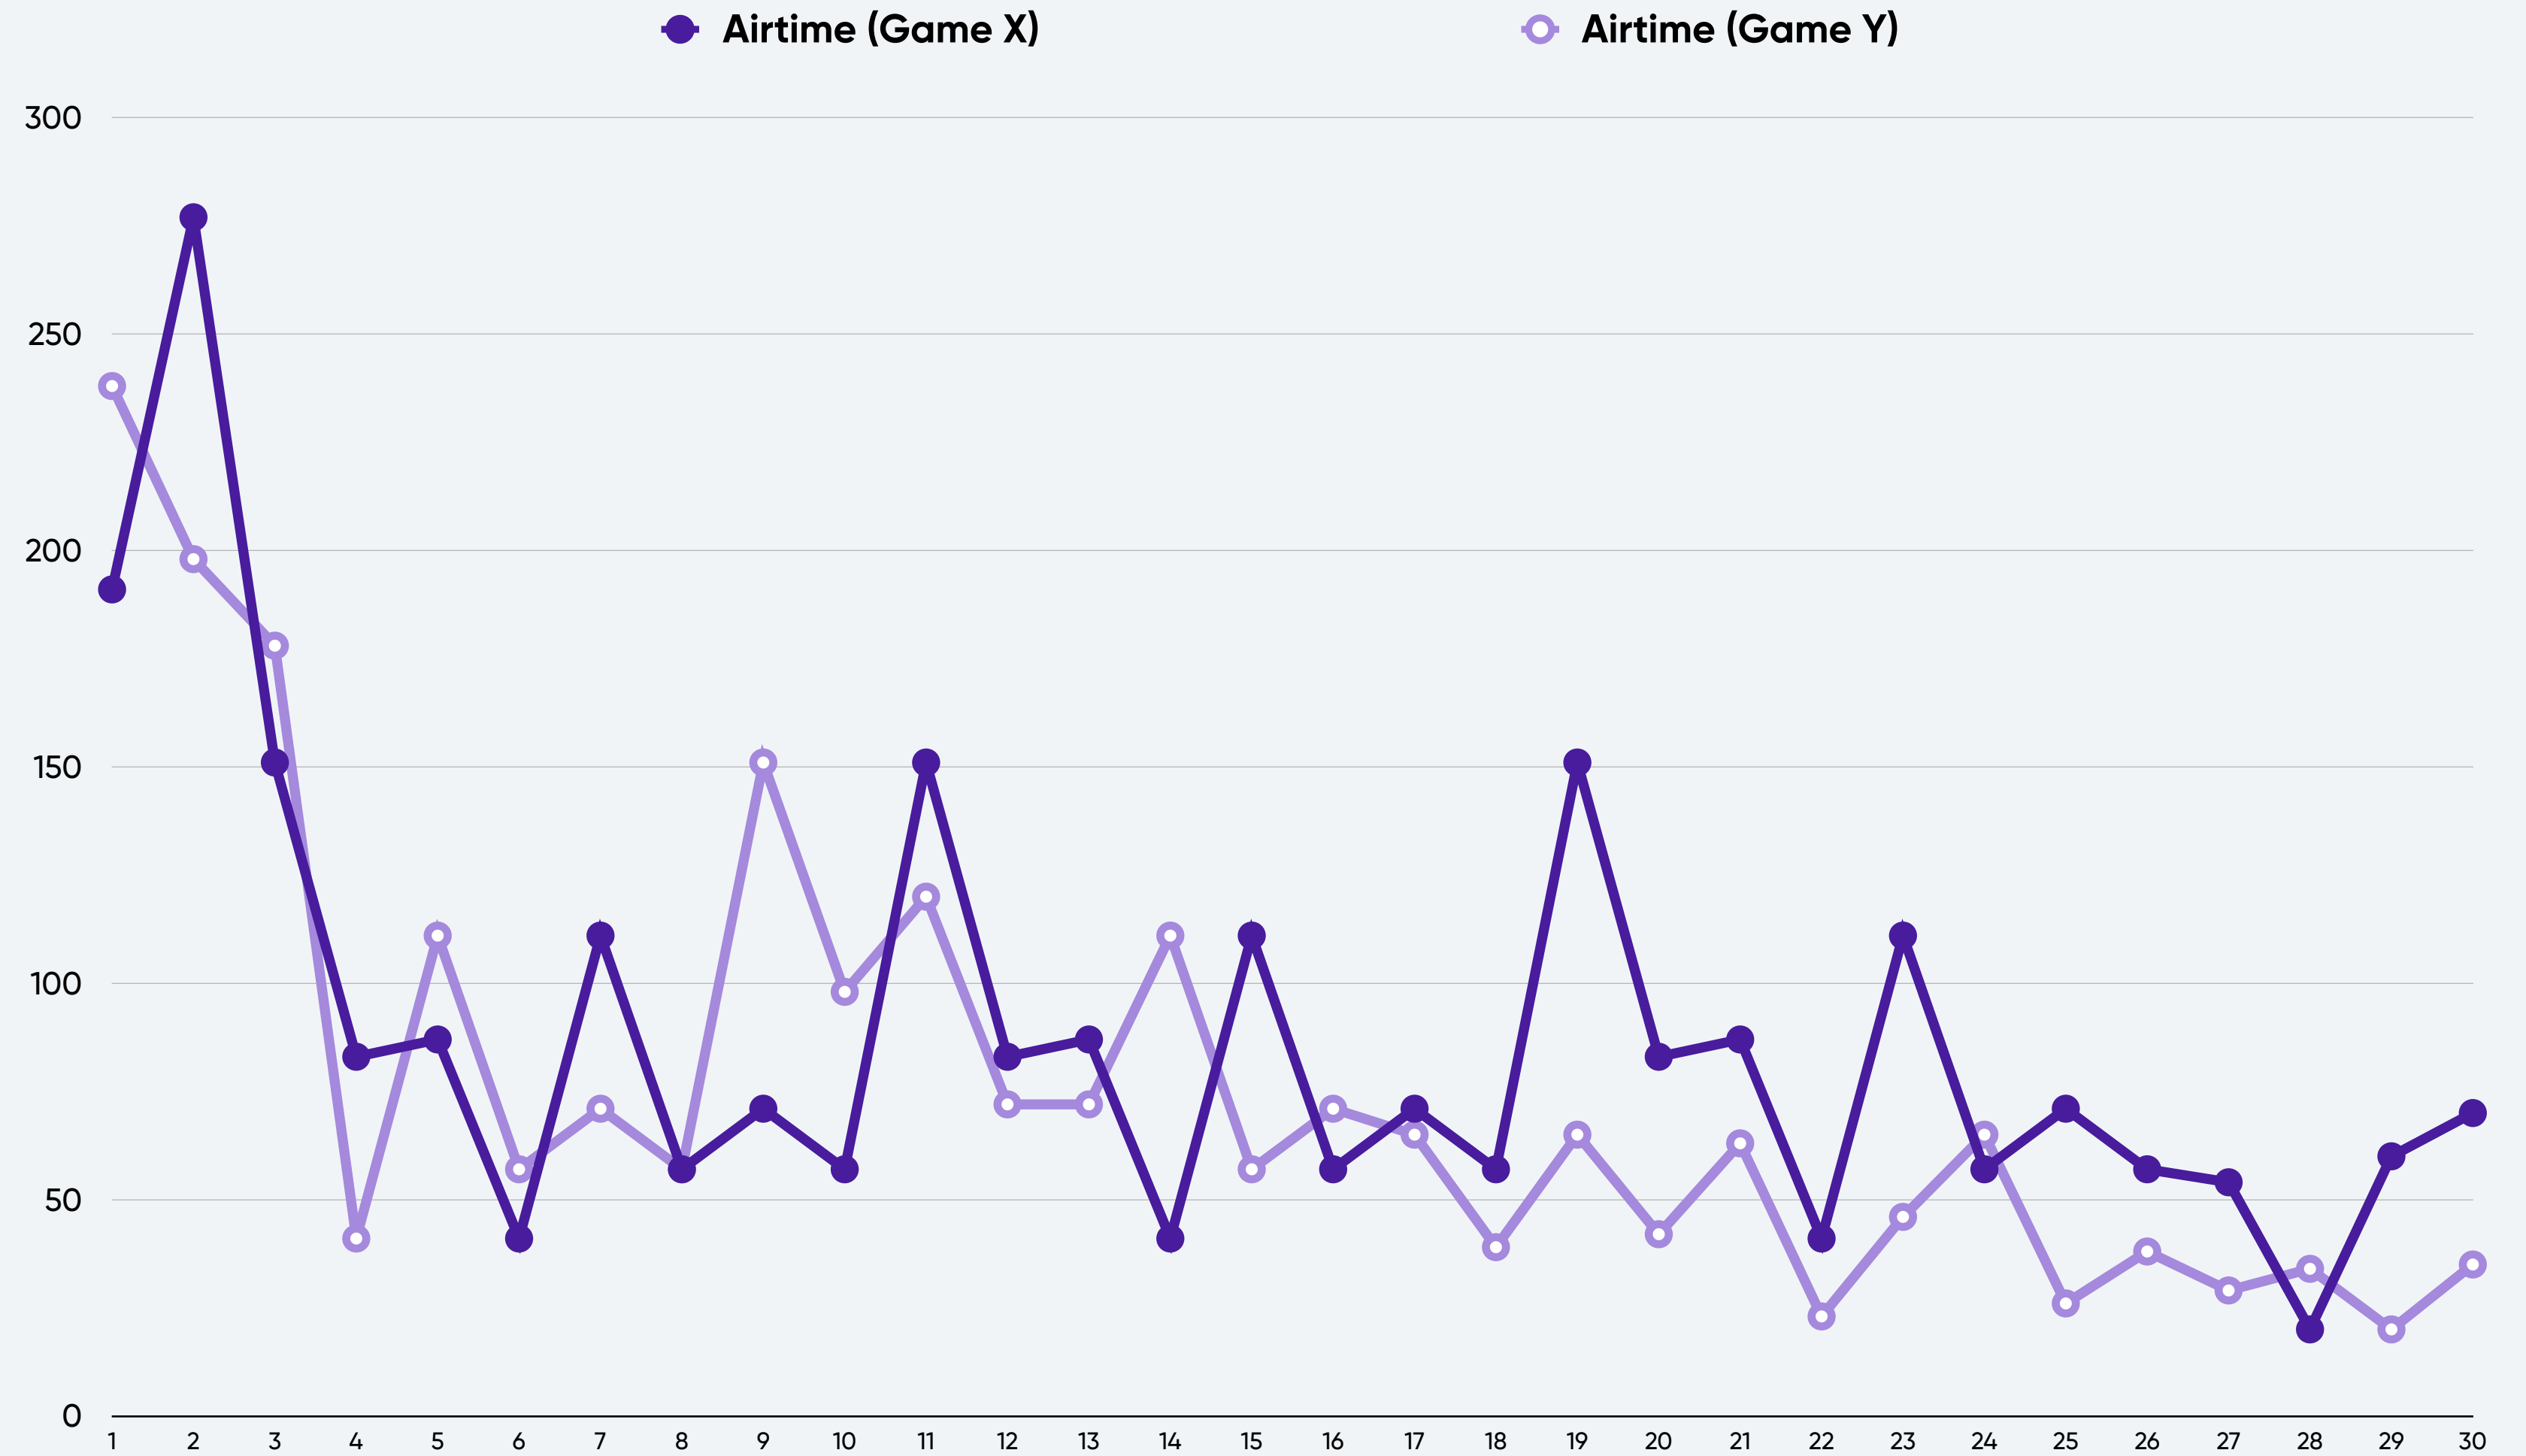

PEAK VIEWERS

21.7_K

RANK

2/24

PERFORMANCE SUMMARY

Daily data on [Game X] on Twitch tracked by our AI during its first 30 days, from [Day/Month] to [Day/Month].

DAILY GAME PERFORMANCE

GAME LOGO

REACH

Showing daily tracked Reach on [Game name] on Twitch from [Day/Month] to [Day/Month].

The light purple bar shows your previous game release in comparison.

GAME LOGO

AIRTIME

Showing daily tracked Airtime on [Game name] on Twitch from [Day/Month] to [Day/Month].

The light purple bar shows your previous game release in comparison.

GAME LOGO

STREAMERS

Showing daily tracked Streamers on [Game name] on Twitch from [Day/Month] to [Day/Month].

The light purple bar shows your previous game release in comparison.

GAME LOGO

AVERAGE VIEWERS

Showing daily average viewership per minute on [Game name] on Twitch from [Day/Month] to [Day/Month].

The light purple bar shows your previous game release in comparison.

GAME LOGO