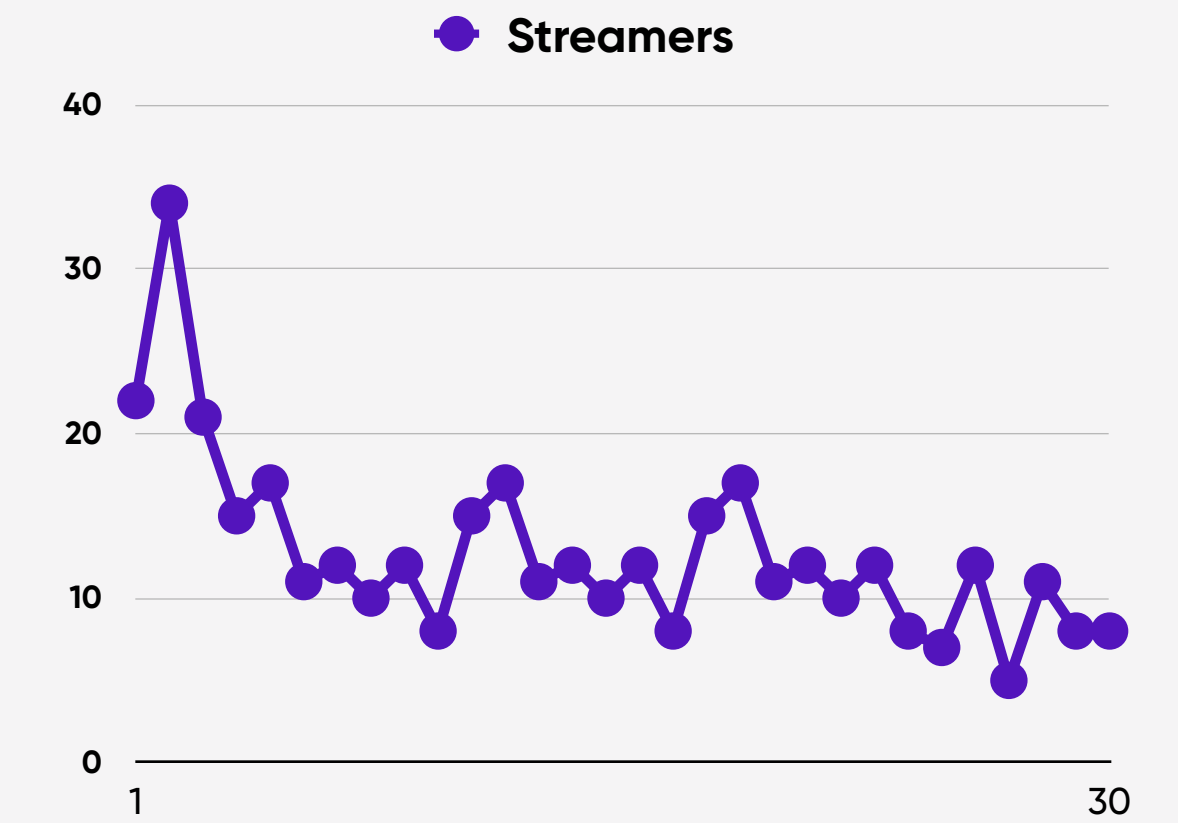

PEAK VIEWERS

21.7_K

RANK

2/24

PERFORMANCE SUMMARY

Daily data on [Game X] on Twitch tracked by our AI during its first 30 days, from [Day/Month] to [Day/Month].

DAILY GAME PERFORMANCE

GAME LOGO

REACH

Showing daily tracked Reach on [Game name] on Twitch from [Day/Month] to [Day/Month].

The light purple bar shows your previous game release in comparison.

GAME LOGO

AIRTIME

Showing daily tracked Airtime on [Game name] on Twitch from [Day/Month] to [Day/Month].

The light purple bar shows your previous game release in comparison.

GAME LOGO

STREAMERS

Showing daily tracked Streamers on [Game name] on Twitch from [Day/Month] to [Day/Month].

The light purple bar shows your previous game release in comparison.

GAME LOGO

AVERAGE VIEWERS

Showing daily average viewership per minute on [Game name] on Twitch from [Day/Month] to [Day/Month].

The light purple bar shows your previous game release in comparison.

GAME LOGO