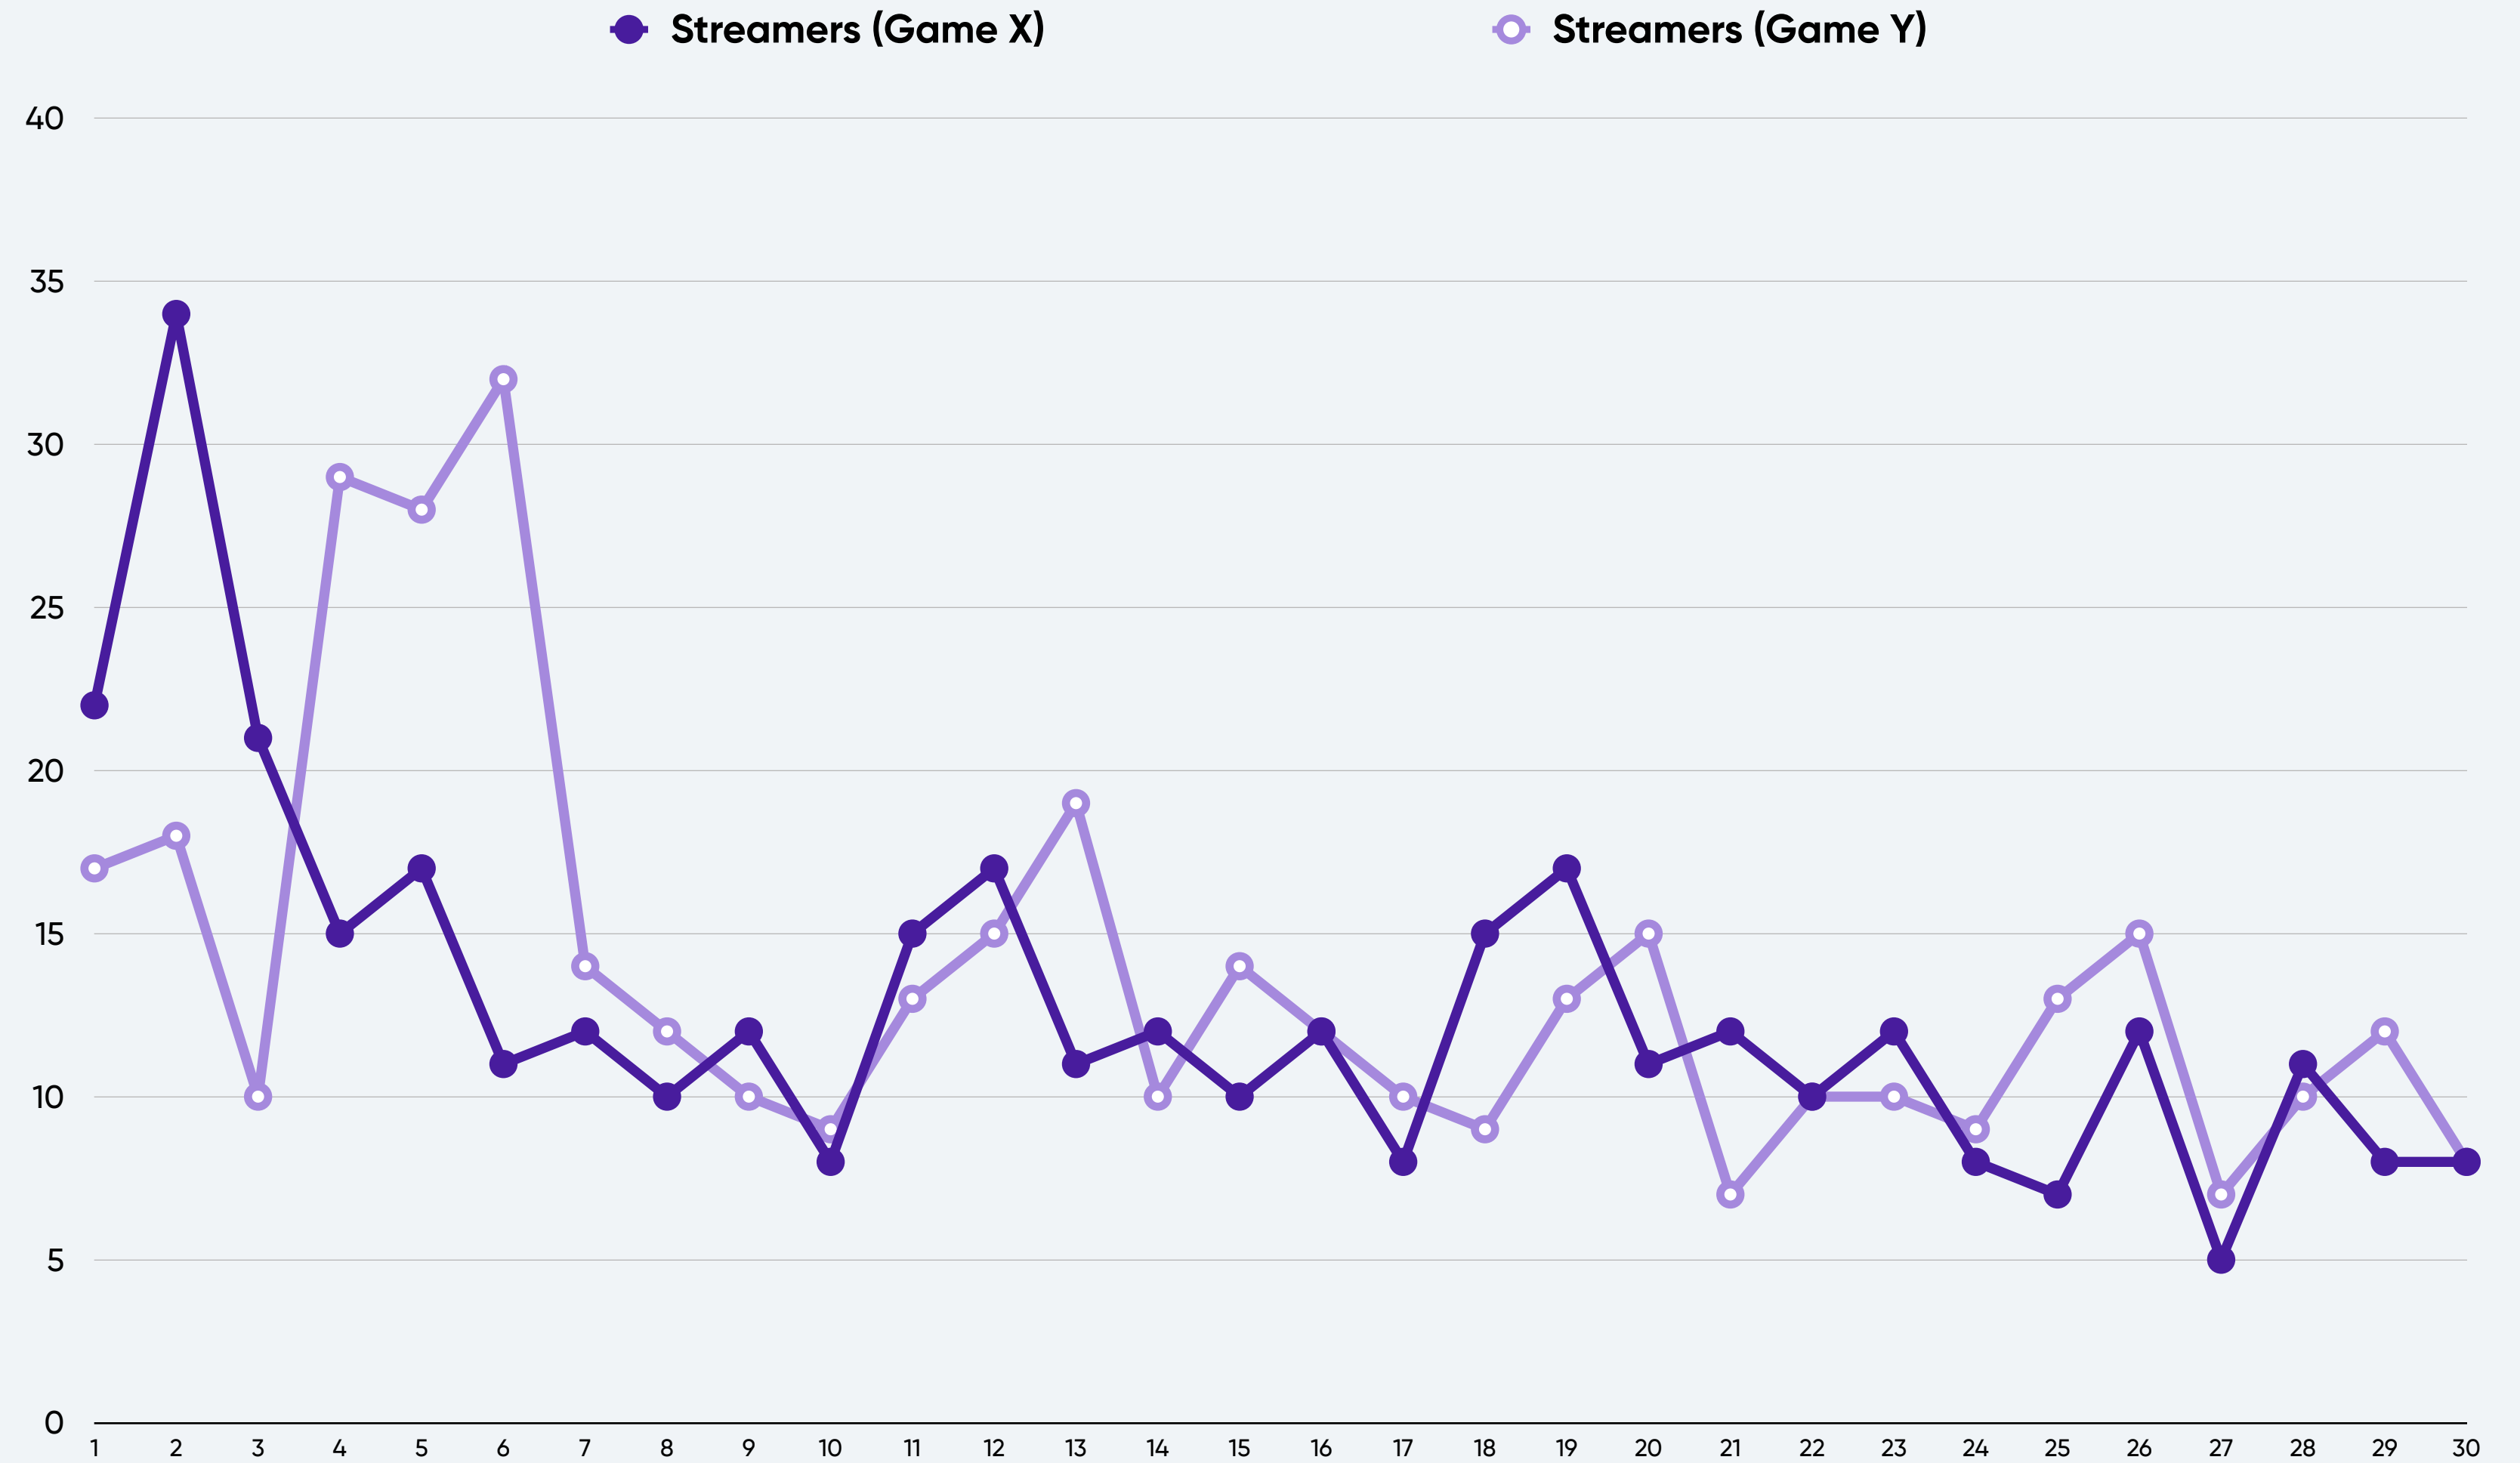

REACH

Showing daily tracked Reach on [Game name] on Twitch from [Day/Month] to [Day/Month].

The light purple bar shows your previous game release in comparison.

GAME LOGO

AIRTIME

Showing daily tracked Airtime on [Game name] on Twitch from [Day/Month] to [Day/Month].

The light purple bar shows your previous game release in comparison.

GAME LOGO

STREAMERS

Showing daily tracked Streamers on [Game name] on Twitch from [Day/Month] to [Day/Month].

The light purple bar shows your previous game release in comparison.

GAME LOGO

AVERAGE VIEWERS

Showing daily average viewership per minute on [Game name] on Twitch from [Day/Month] to [Day/Month].

The light purple bar shows your previous game release in comparison.

GAME LOGO

PEAK VIEWERS

Showing the highest viewership on a single channel on [Game name] on Twitch from [Day/Month] to [Day/Month].

The light purple bar shows your previous game release in comparison.

STREAMERS PERFORMANCE