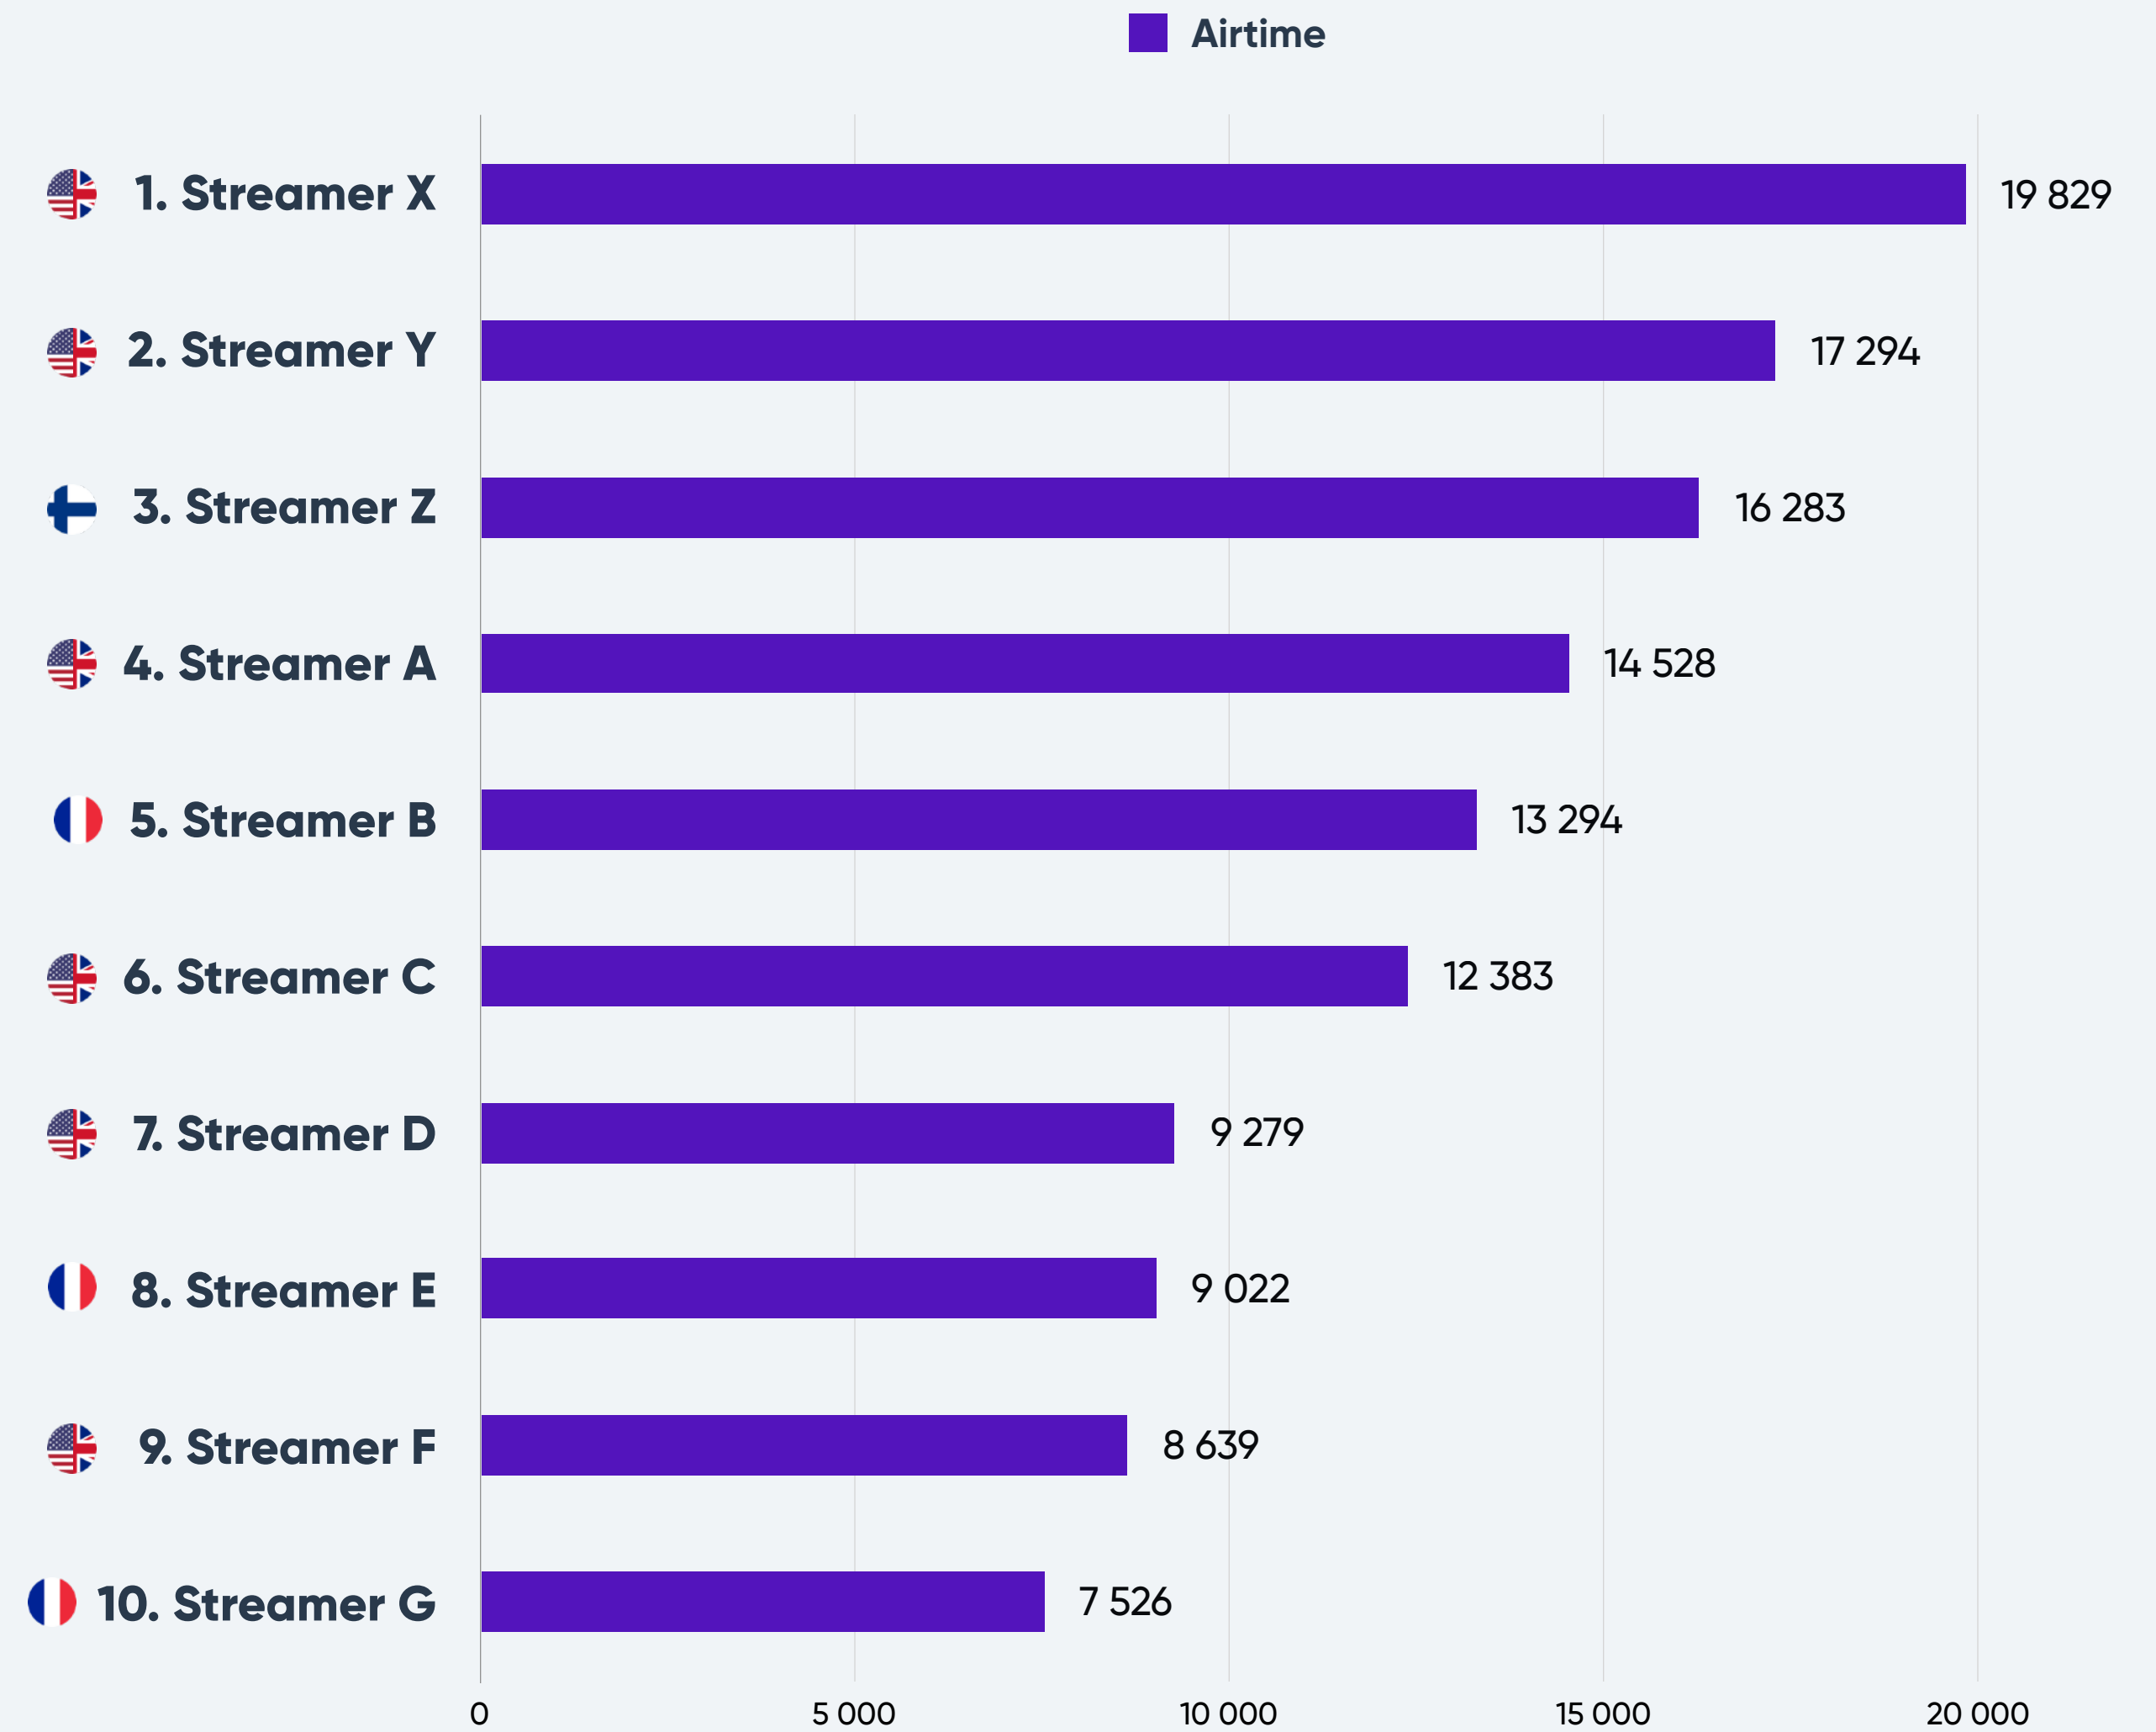

GAME LOGO

AVERAGE VIEWERS

Showing daily average viewership per minute on [Game name] on Twitch from [Day/Month] to [Day/Month].

The light purple bar shows your previous game release in comparison.

GAME LOGO

PEAK VIEWERS

Showing the highest viewership on a single channel on [Game name] on Twitch from [Day/Month] to [Day/Month].

The light purple bar shows your previous game release in comparison.

STREAMERS PERFORMANCE

STREAMERS

REACH

GAME
LOGO

Showing streamers with the highest total reach on [Game name] on Twitch from [Day/Month] to [Day/Month].

Streamer Reach is measured on total viewer minutes a streamer has had during the period. The light purple bar shows the average viewers per minute.

STREAMERS

AIRTIME

GAME
LOGO

Showing streamers with the highest total airtime on [Game name] on Twitch from [Day/Month] to [Day/Month].

Streamer Airtime is measured on total streamed minutes a streamer has had during the period.