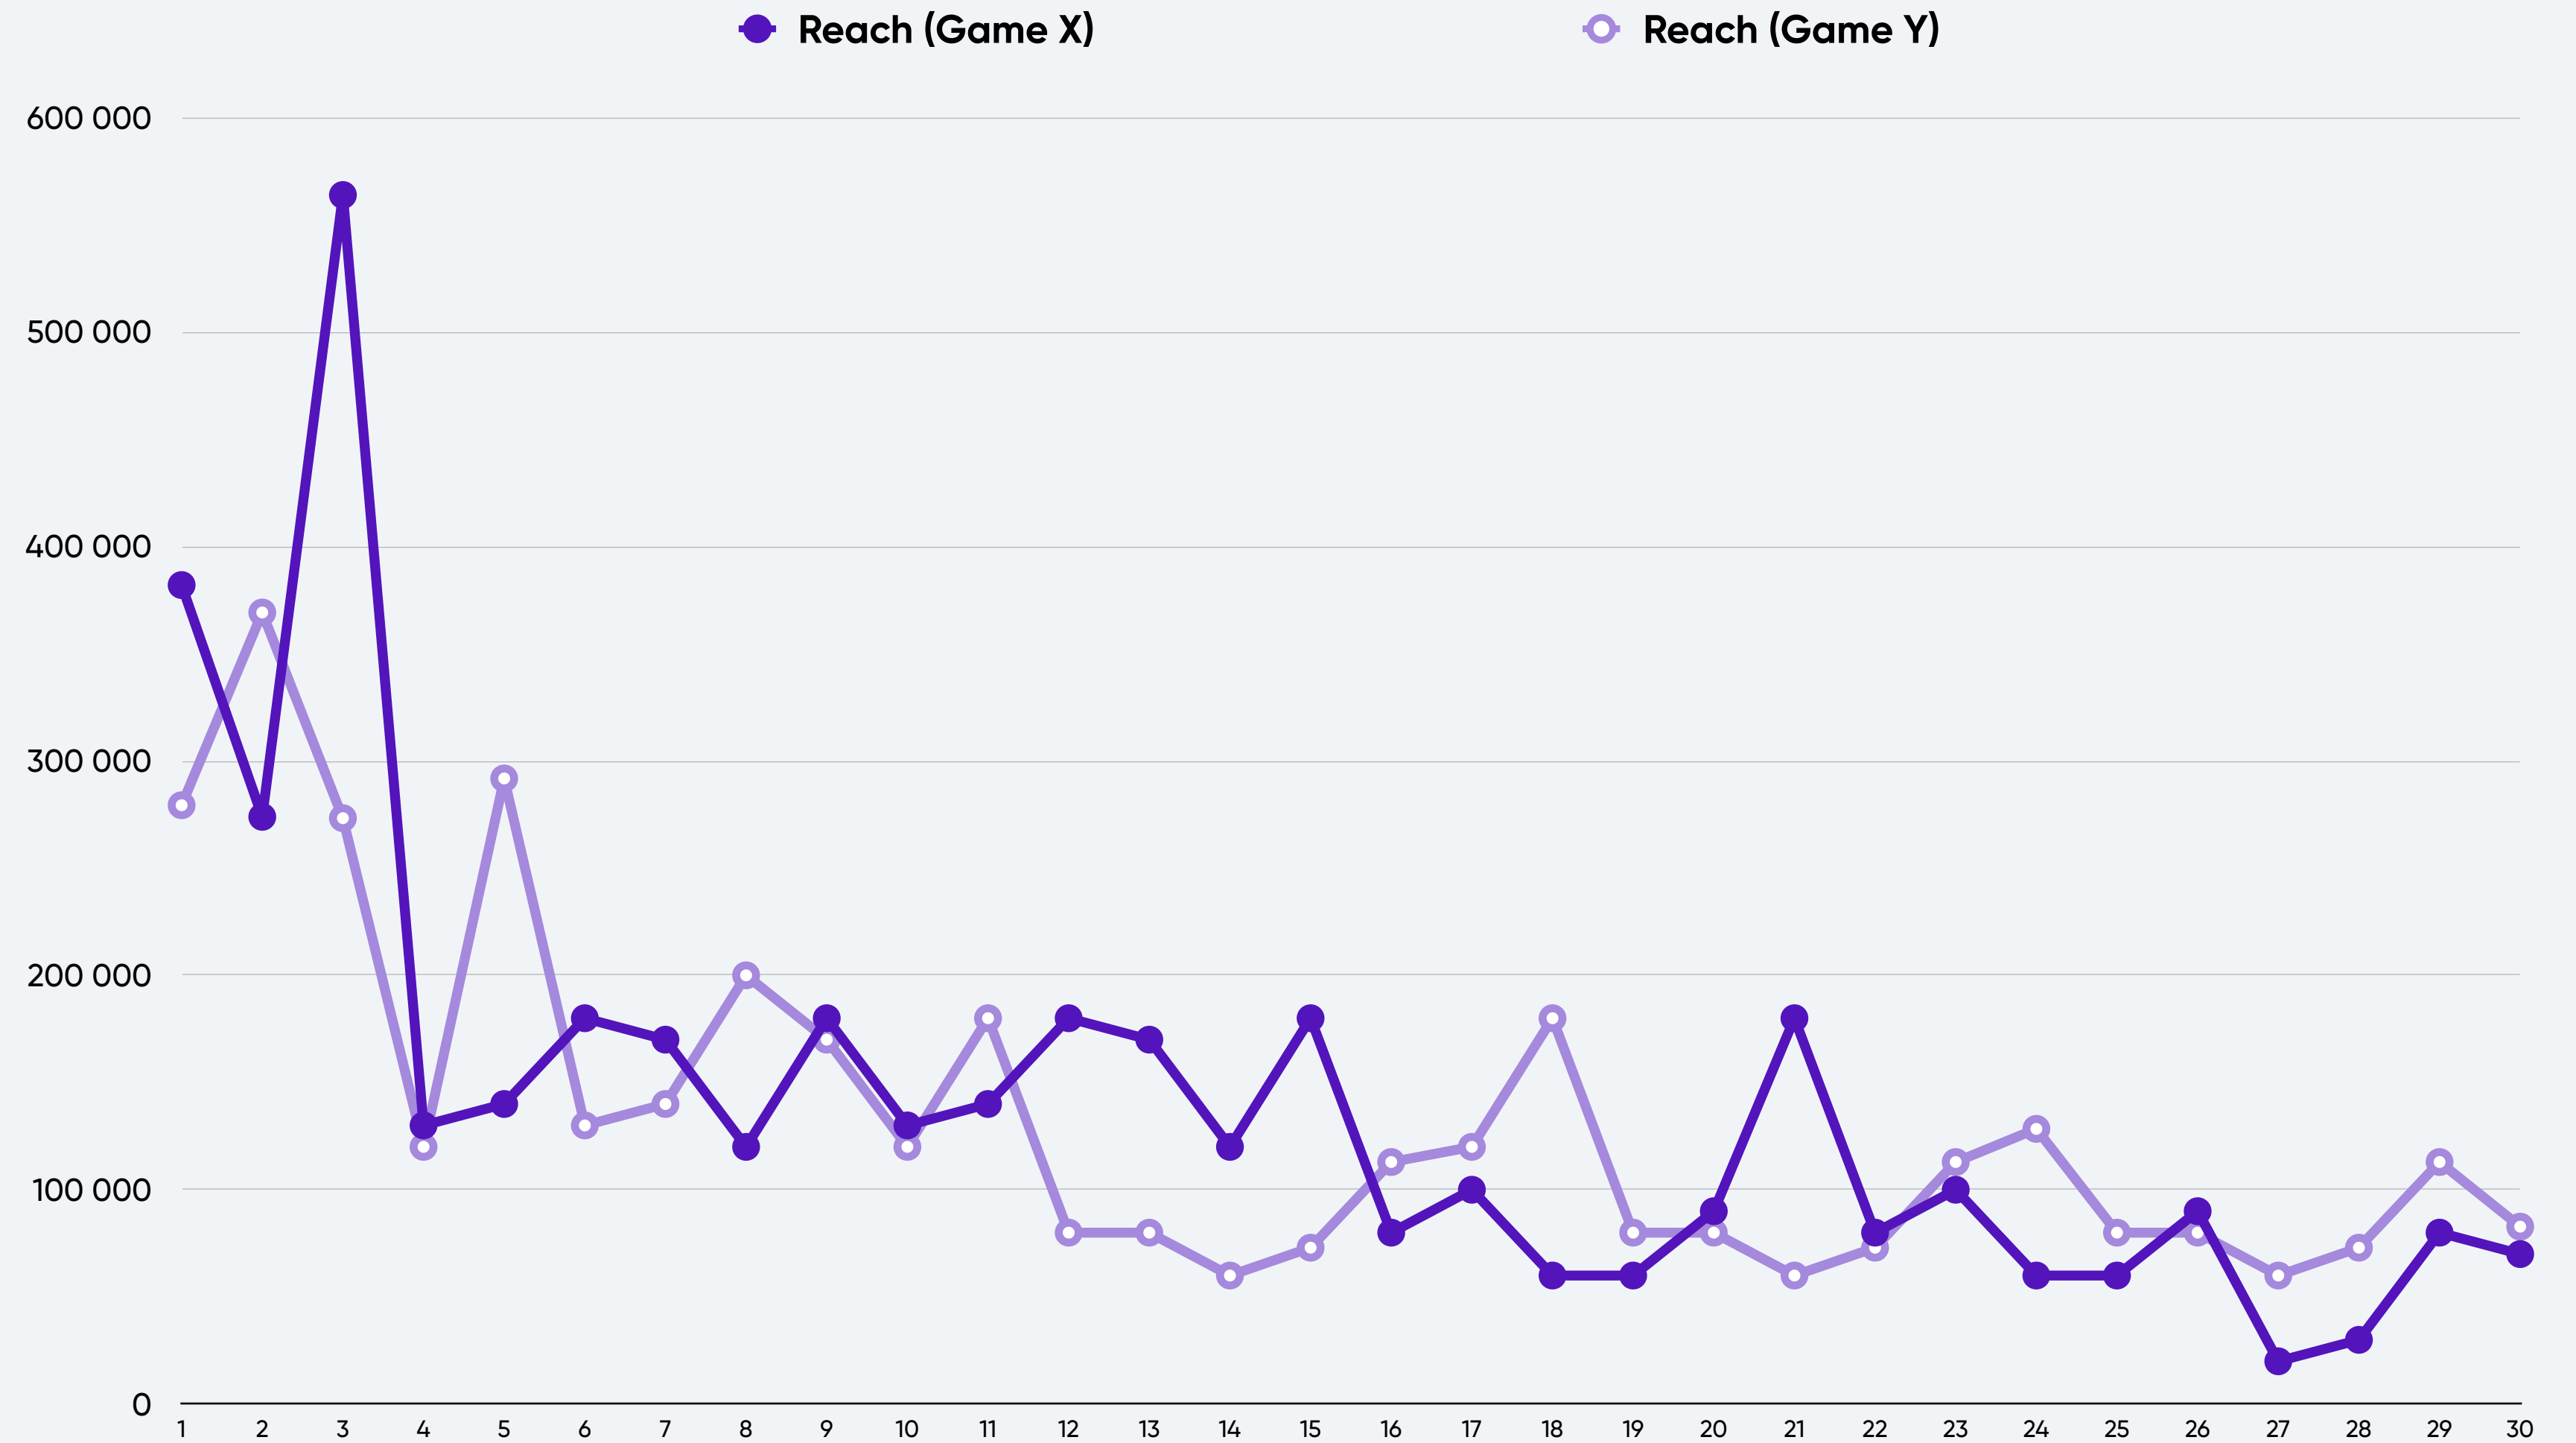

PEAK VIEWERS

21.7_K

RANK

2/24

PERFORMANCE SUMMARY

Daily data on [Game X] on Twitch tracked by our AI during its first 30 days, from [Day/Month] to [Day/Month].

DAILY GAME PERFORMANCE

GAME LOGO

REACH

Showing daily tracked Reach on [Game name] on Twitch from [Day/Month] to [Day/Month].

The light purple bar shows your previous game release in comparison.

GAME LOGO

AIRTIME

Showing daily tracked Airtime on [Game name] on Twitch from [Day/Month] to [Day/Month].

The light purple bar shows your previous game release in comparison.

GAME LOGO

STREAMERS

Showing daily tracked Streamers on [Game name] on Twitch from [Day/Month] to [Day/Month].

The light purple bar shows your previous game release in comparison.

GAME LOGO

AVERAGE VIEWERS

Showing daily average viewership per minute on [Game name] on Twitch from [Day/Month] to [Day/Month].

The light purple bar shows your previous game release in comparison.

GAME LOGO