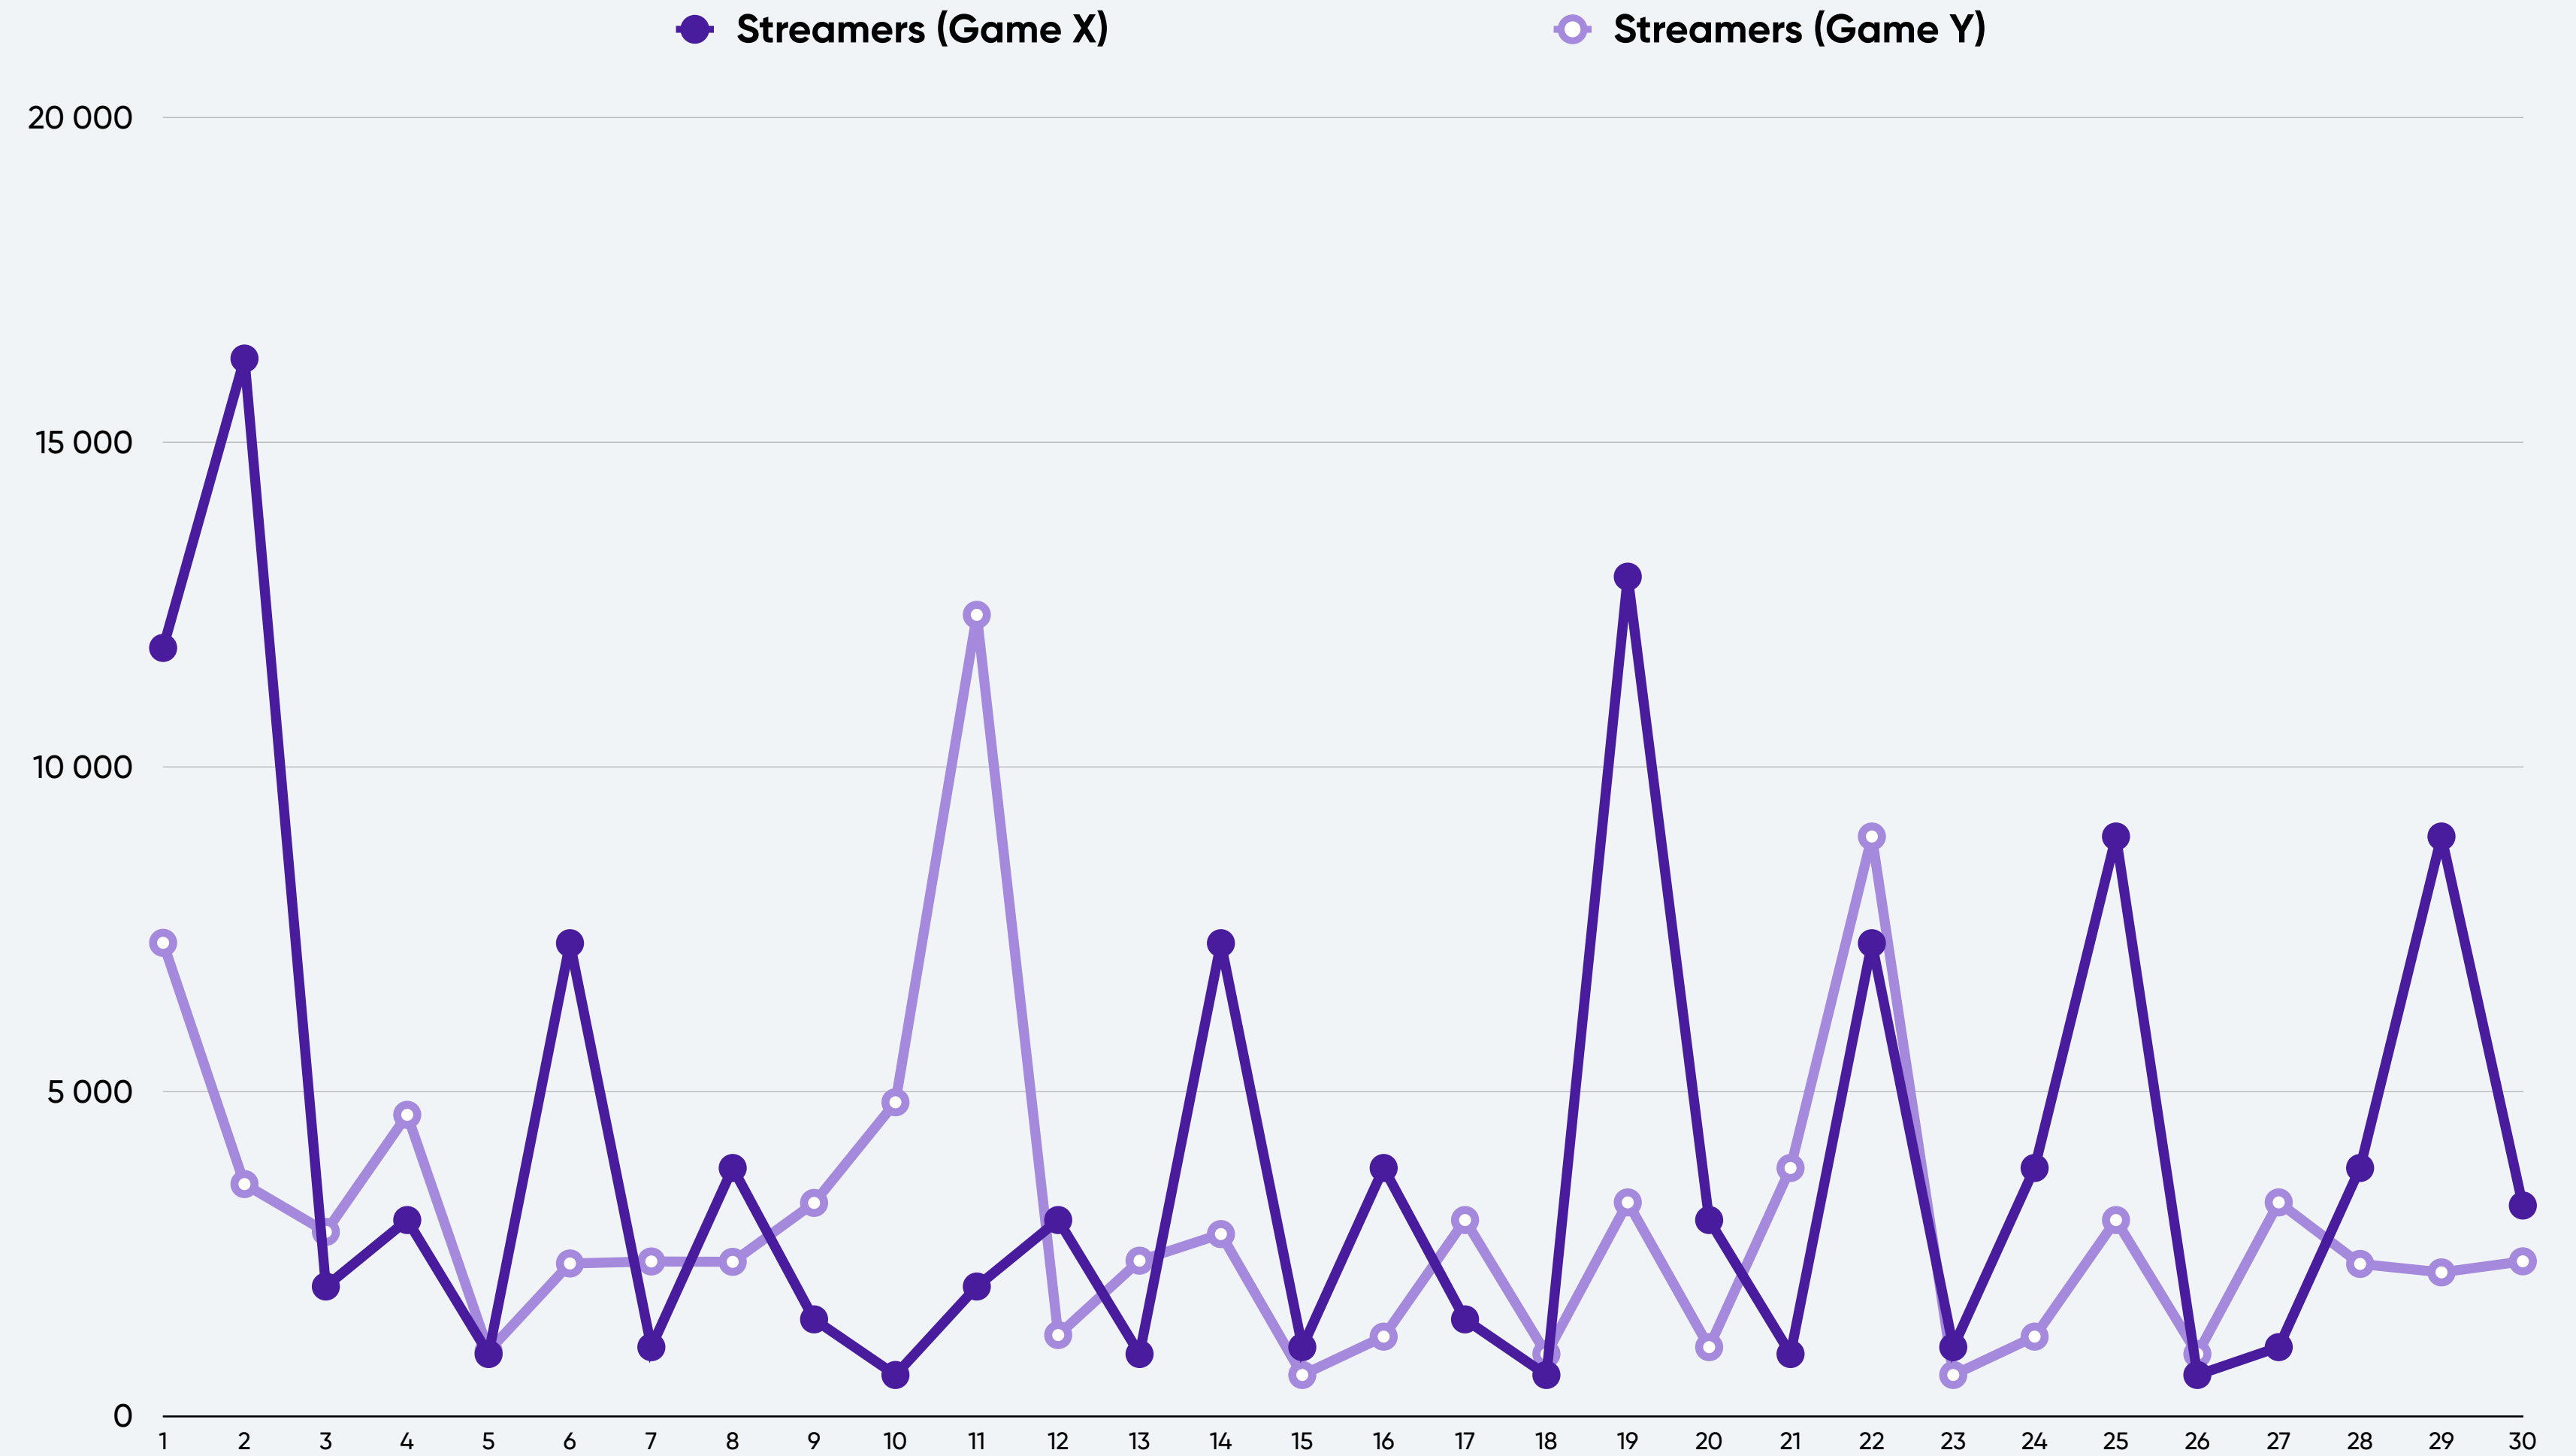

REACH

Showing daily tracked Reach on [Game name] on Twitch from [Day/Month] to [Day/Month].

The light purple bar shows your previous game release in comparison.

GAME LOGO

AIRTIME

Showing daily tracked Airtime on [Game name] on Twitch from [Day/Month] to [Day/Month].

The light purple bar shows your previous game release in comparison.

GAME LOGO

STREAMERS

Showing daily tracked Streamers on [Game name] on Twitch from [Day/Month] to [Day/Month].

The light purple bar shows your previous game release in comparison.

GAME LOGO

AVERAGE VIEWERS

Showing daily average viewership per minute on [Game name] on Twitch from [Day/Month] to [Day/Month].

The light purple bar shows your previous game release in comparison.

GAME LOGO

PEAK VIEWERS

Showing the highest viewership on a single channel on [Game name] on Twitch from [Day/Month] to [Day/Month].

The light purple bar shows your previous game release in comparison.

STREAMERS PERFORMANCE