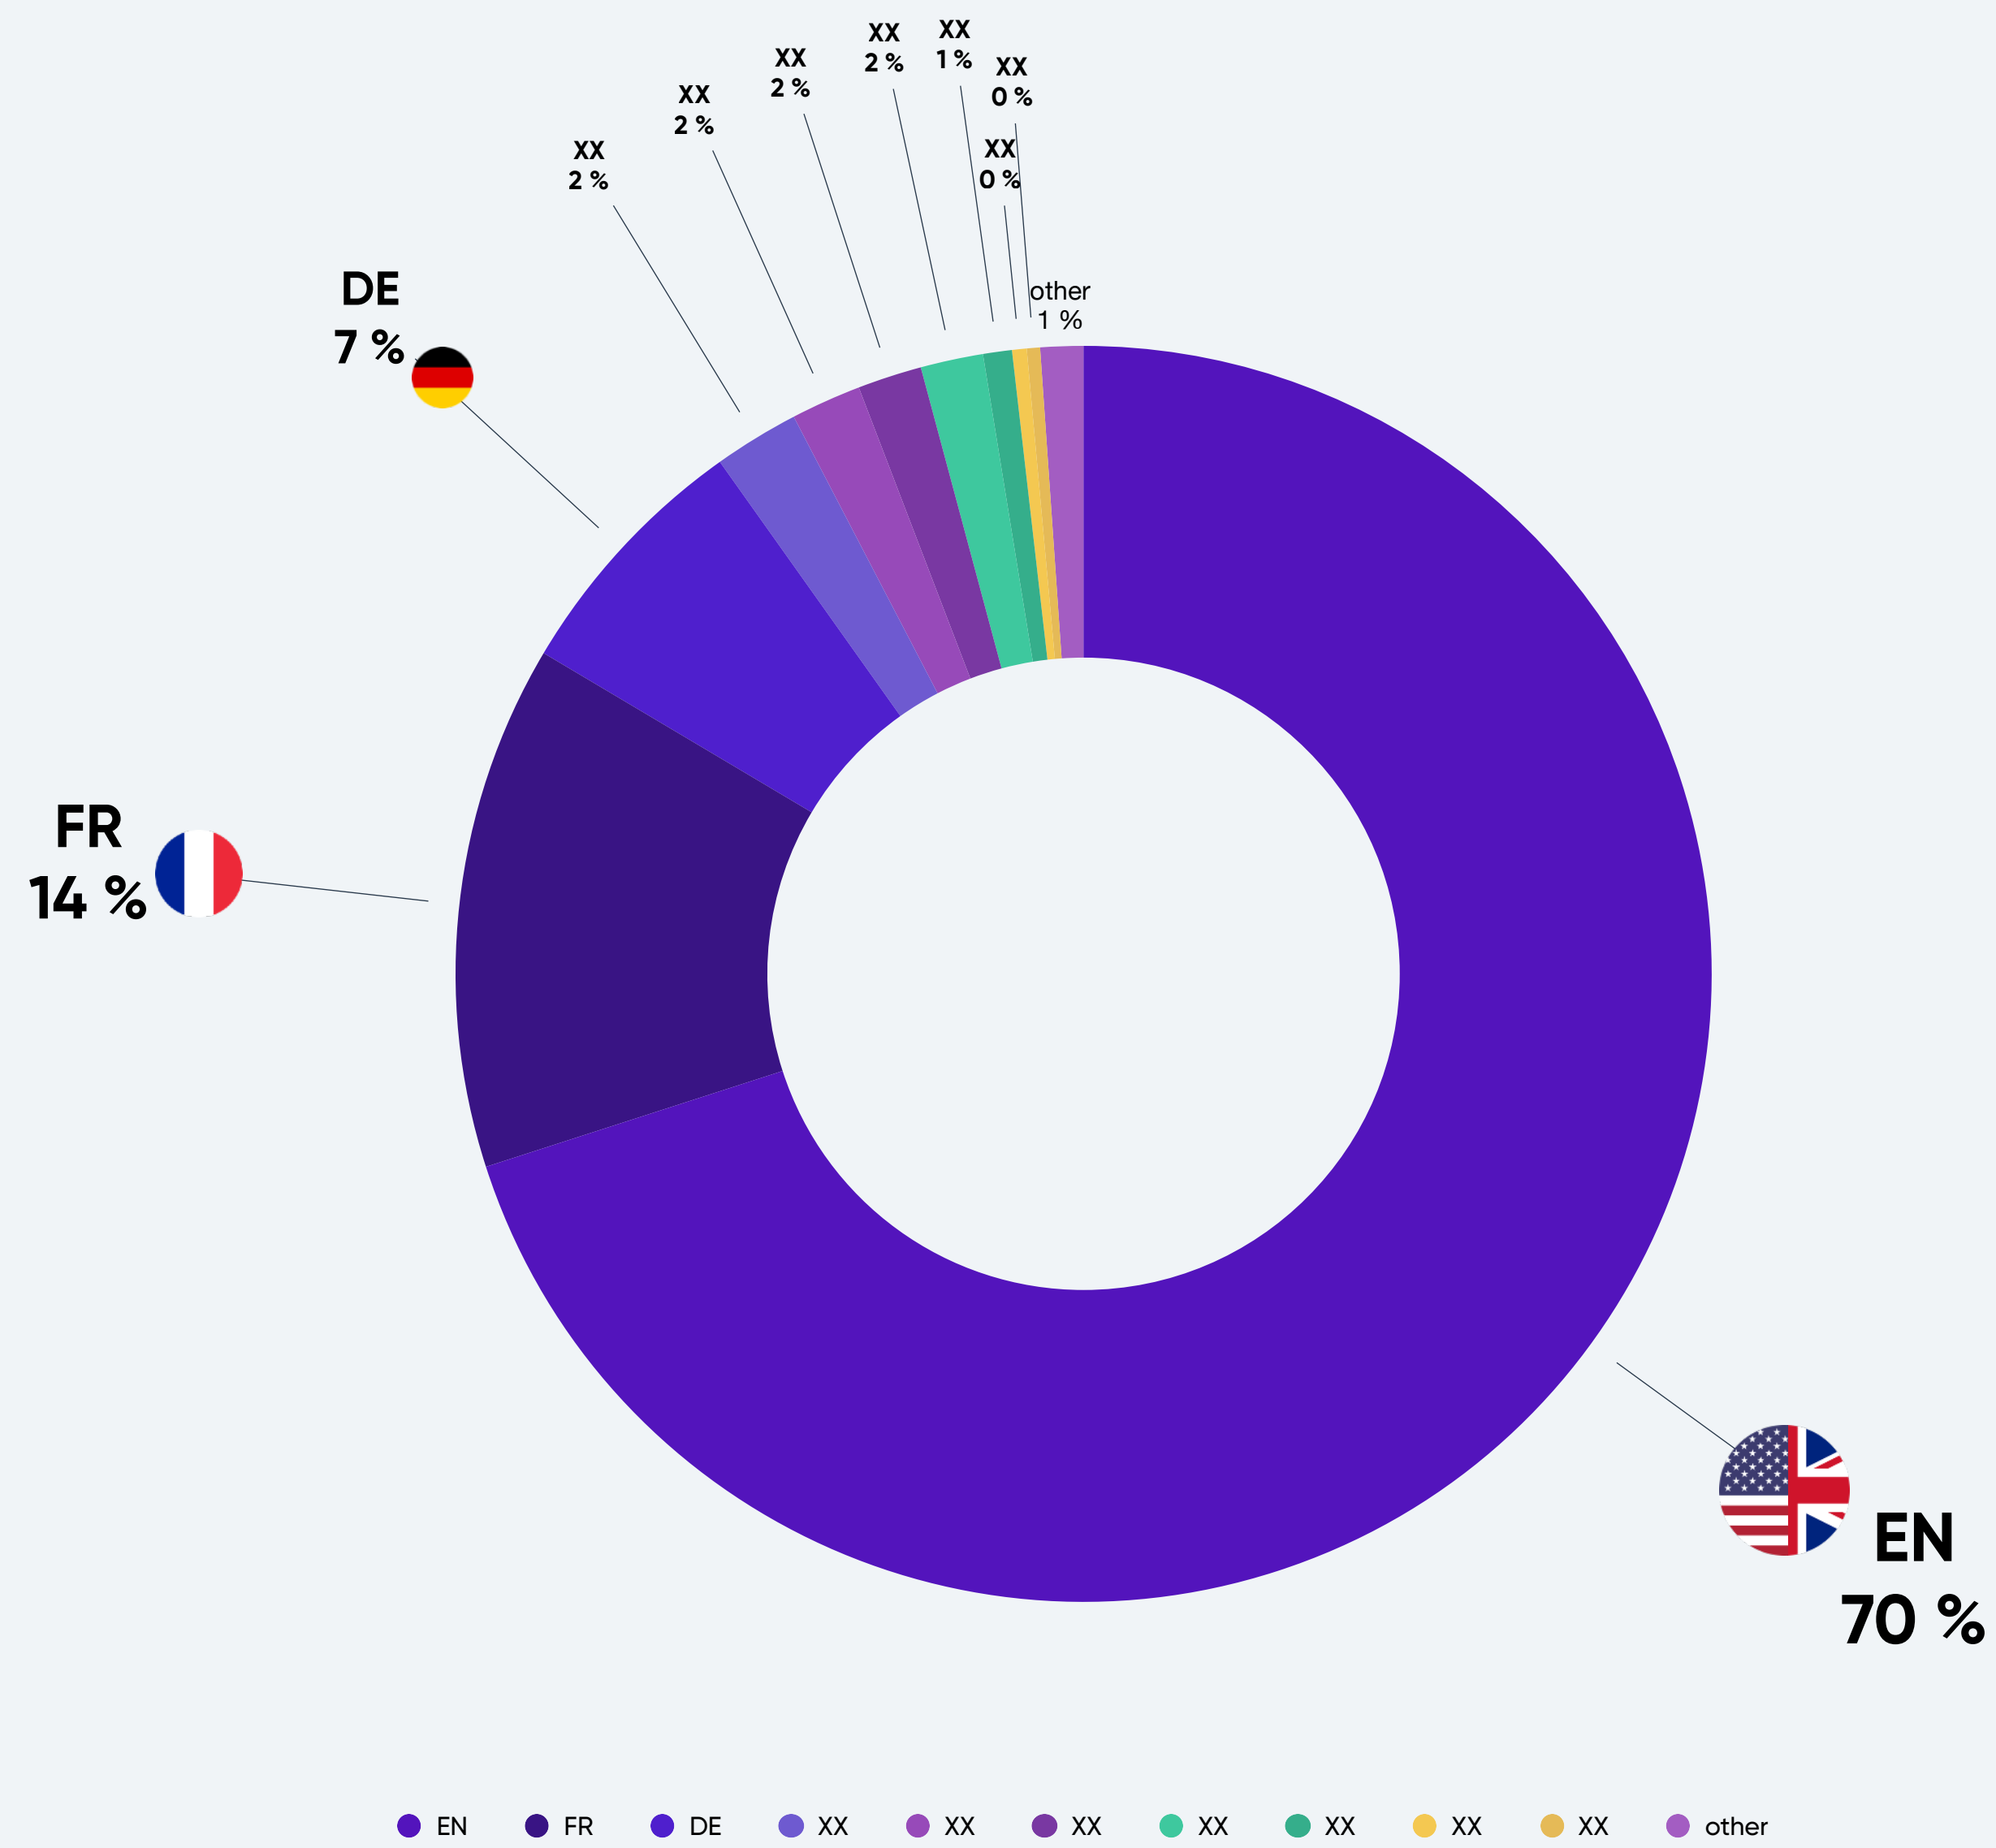

STREAMERS

REACH

GAME
LOGO

Showing streamers with the highest total reach on [Game name] on Twitch from [Day/Month] to [Day/Month].

Streamer Reach is measured on total viewer minutes a streamer has had during the period. The light purple bar shows the average viewers per minute.

STREAMERS

AIRTIME

GAME
LOGO

Showing streamers with the highest total airtime on [Game name] on Twitch from [Day/Month] to [Day/Month].

Streamer Airtime is measured on total streamed minutes a streamer has had during the period.

LANGUAGES

LANGUAGES

REACH

GAME LOGO

Showing streamed languages with the highest total reach in percent on [Game name] from [Day/Month] to [Day/Month].

Language Reach is measured on total viewer minutes per language when a game have been tracked. ISO 639-1 standard is used to define language codes shown in the chart.

LANGUAGES

AIRTIME

GAME LOGO

Showing streamed languages with the highest total airtime in percent on [Game name] from [Day/Month] to [Day/Month].

Language Airtime is measured on total streamed minutes per language when a game have been tracked. ISO 639-1 standard is used to define language codes shown in the chart.