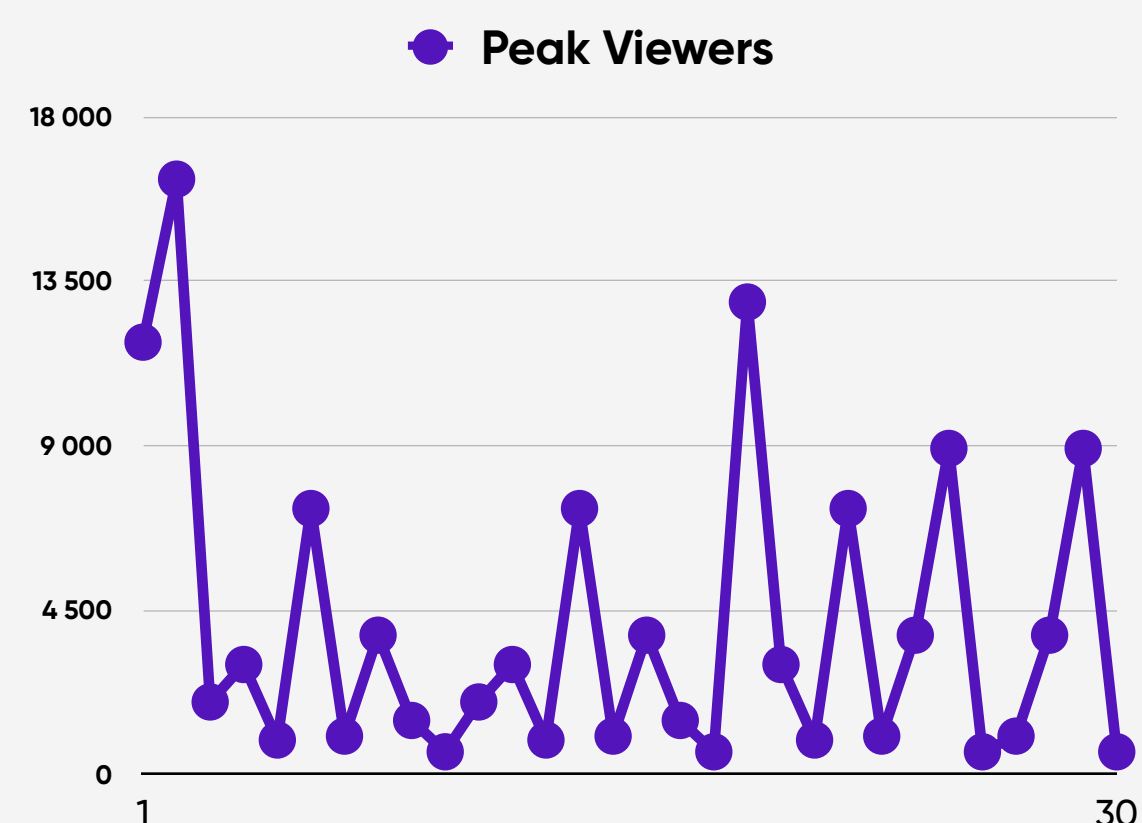

PEAK VIEWERS

21.7_K

RANK

2/24

PERFORMANCE SUMMARY

Daily data on [Game X] on Twitch tracked by our AI during its first 30 days, from [Day/Month] to [Day/Month].

DAILY GAME PERFORMANCE

GAME LOGO

REACH

Showing daily tracked Reach on [Game name] on Twitch from [Day/Month] to [Day/Month].

The light purple bar shows your previous game release in comparison.

GAME LOGO

AIRTIME

Showing daily tracked Airtime on [Game name] on Twitch from [Day/Month] to [Day/Month].

The light purple bar shows your previous game release in comparison.

GAME LOGO

STREAMERS

Showing daily tracked Streamers on [Game name] on Twitch from [Day/Month] to [Day/Month].

The light purple bar shows your previous game release in comparison.

GAME LOGO

AVERAGE VIEWERS

Showing daily average viewership per minute on [Game name] on Twitch from [Day/Month] to [Day/Month].

The light purple bar shows your previous game release in comparison.

GAME LOGO