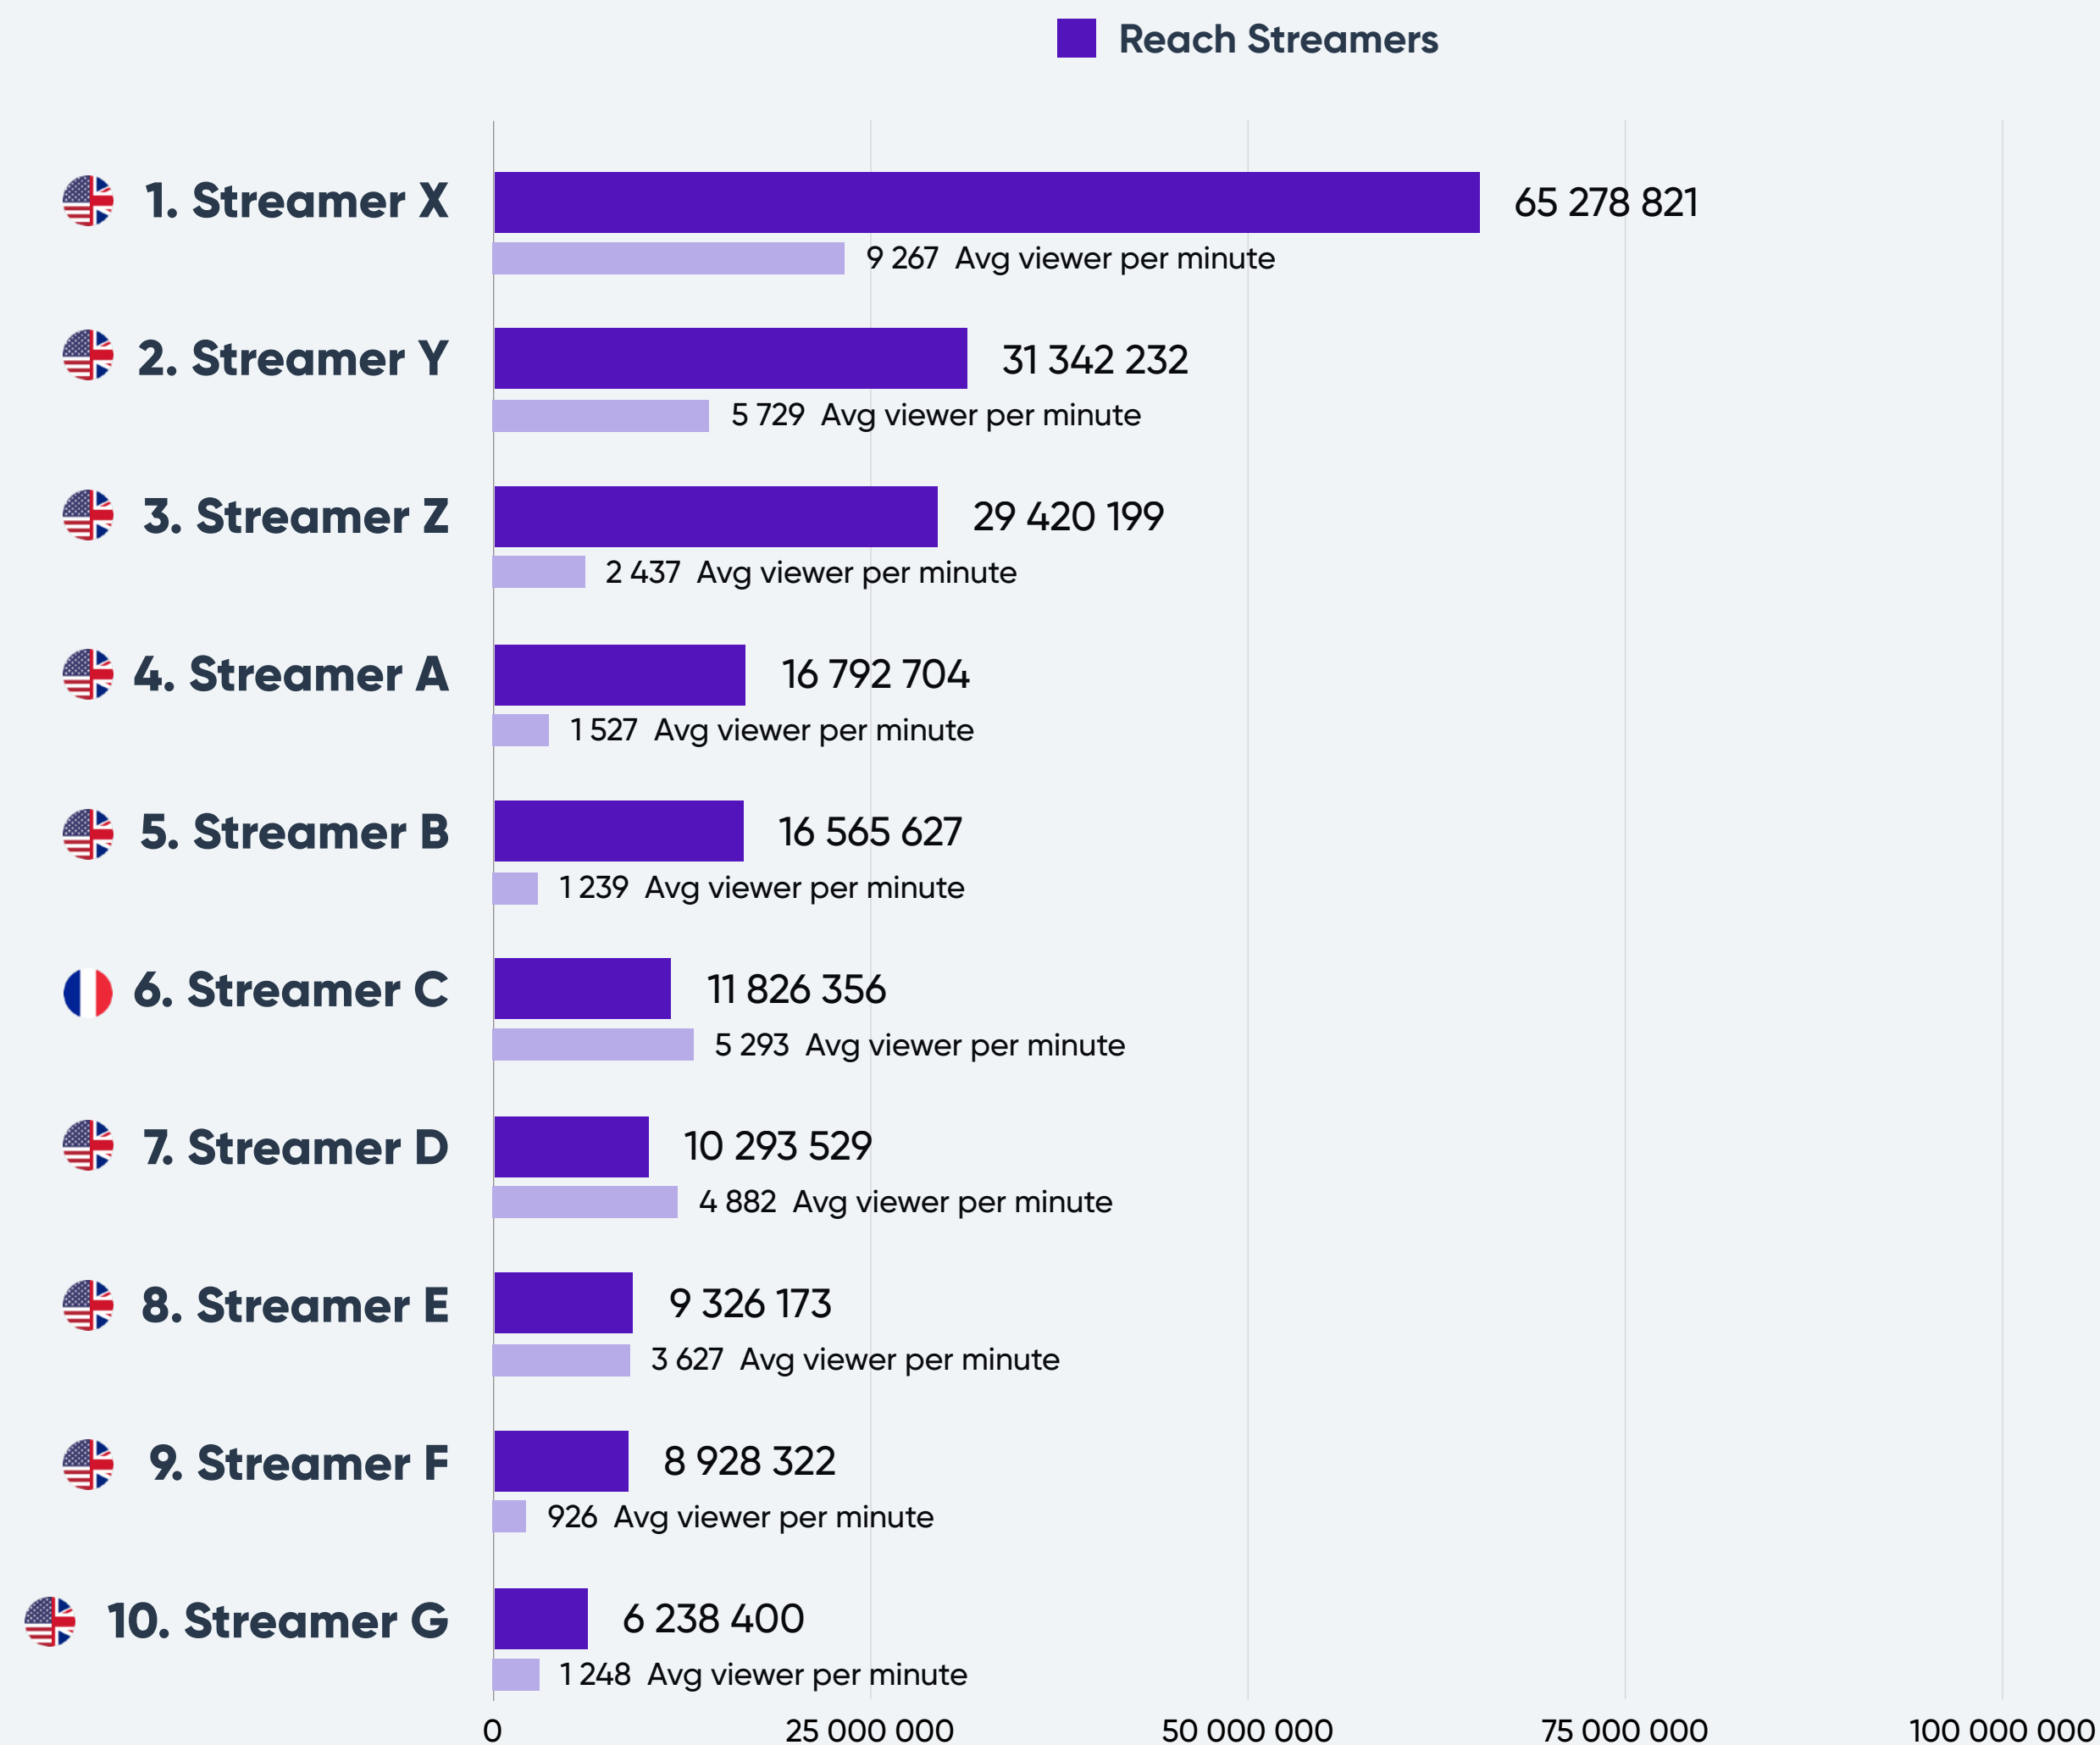

The light purple bar shows your previous game release in comparison.

GAME LOGO

STREAMERS

Showing daily tracked Streamers on [Game name] on Twitch from [Day/Month] to [Day/Month].

The light purple bar shows your previous game release in comparison.

GAME LOGO

AVERAGE VIEWERS

Showing daily average viewership per minute on [Game name] on Twitch from [Day/Month] to [Day/Month].

The light purple bar shows your previous game release in comparison.

GAME LOGO

PEAK VIEWERS

Showing the highest viewership on a single channel on [Game name] on Twitch from [Day/Month] to [Day/Month].

The light purple bar shows your previous game release in comparison.

STREAMERS PERFORMANCE

STREAMERS

REACH

GAME
LOGO

Showing streamers with the highest total reach on [Game name] on Twitch from [Day/Month] to [Day/Month].

Streamer Reach is measured on total viewer minutes a streamer has had during the period. The light purple bar shows the average viewers per minute.